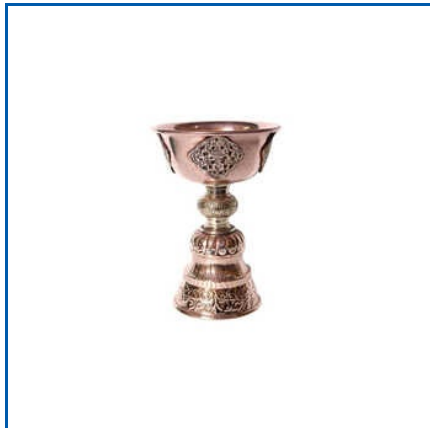

***Nautical Product
Manufacturers and Suppliers***

2 Tier Bar Cart Side Table, 3D Decorative Wall Art, 425 GMS Surahi, 625 GMS Surahi, 650 GMS Surahi, 650 gms Surahi, 850 GMS Kalash, APS Craft Brass showpiece Table Telephone Antique Telephone, Aluminum Bronze Plate, Animal Showpiece, AntarYuga Metal Iron Wall Clock, Antique Brass Monocular Maritime Vintage Gift Nautical Binocular Spyglass, Antique Brass Nautical Functional Maritime Sextant, Antique Brass Sand Timer Hourglass with Brass Compass, Antique Brass Sundial Compass, etc.

TEMPLE SHAPED INCENSE HOLDER

OLD VINTAGE BUTTER LAMP

TIBETAN INCENSE HOLDER

About Us

Trishna Metal is an emerging business enterprise which is engaged in designing and manufacturing a beautiful collection of handicrafts and decorative pieces. With the help of our designers, we are producing Classic Antique Brass Compass, Silver Haldi Kumkum Box With Peacock Holder, Tibetan Singing Bowl, Traditional Bronze Dinner Set, etc. in multiple designs, sizes and shapes. Our offered products are widely used for catering purposes as well as placed in hotels, homes, offices, resorts and other such places to enhance the overall decor of the space. We have a group of artisans who prepare the designs of the handicrafts keeping in mind the requirements of the clients. In our modern production house situated in Chandigarh, India; all our decorative pieces are produced by using high-grade materials like copper, bronze, silver, brass, etc.