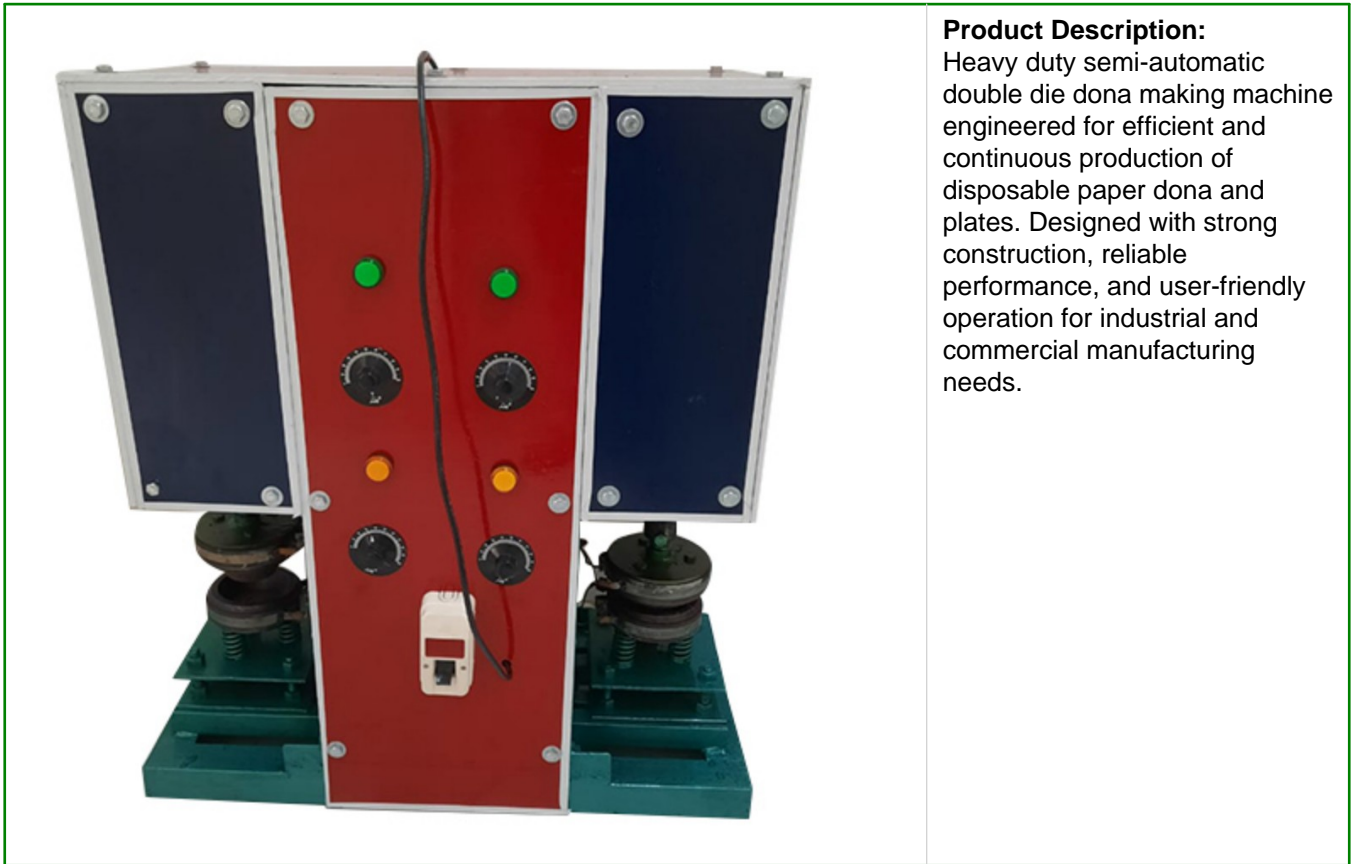

# Heavy Duty Semi-Automatic Double Die Dona Making Machine

## Product Description:

Heavy duty semi-automatic double die dona making machine engineered for efficient and continuous production of disposable paper dona and plates. Designed with strong construction, reliable performance, and user-friendly operation for industrial and commercial manufacturing needs.

## Specifications:

- Machine Type: Semi-Automatic Dona Making Machine
- System: Double Die Operation
- Usage: Disposable Dona & Plate Production
- Features: Heavy Duty, Durable, Easy Maintenance
- Application: Industrial & Commercial Use