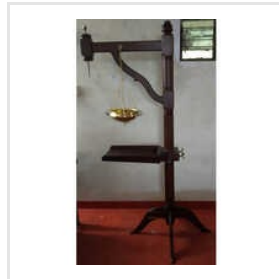

**Lying Steam Bath Chamber**

**A337-2 Massage Chair**

**Fiber Massage Table**

**Fibre Shirodhara Table With Wooden Stand**

**Spine Bath Tub**

**Fibre Single Door Steam Bath Chamber**

**Wooden Shirodhara Stand With Head**

**Metal Shirodhara Stand With Vessel**

**Hip Bath Tub**

**Fixed Type FRP Table With Metal Stand**

**Double Door Fibre Steam Bath Chamber**

**Fibre Massage Table With Wooden Stand**

**AYUSH JYOTHI**

+919995479472