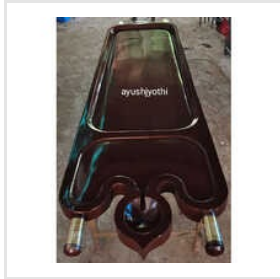

FRP Massage Table