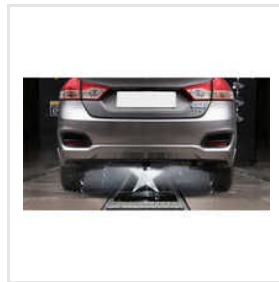

Under Chassis Washer