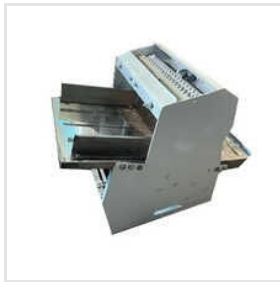

Semi Automatic Double Bread Slicer