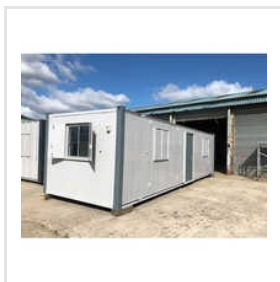

PORTABLE OFFICE CABIN

Driven by a passion to deliver the best

20 Feet Shipping Container, 20 Feet Used Shipping Container, 4 x 4 Feet Portable Security Cabin, 8 x 7.2 Feet Steel Portable Toilet Cabin, GI Portable Cabin, GI Portable Security Cabin, GI Portable Toilet Cabin, GI Prefabricated Security Cabin, GI Shipping Container, Galvanized Steel Office Container, MS Bunk House, MS Portable Bunk House, MS Portable Cabin, MS Portable Office Cabin, MS Portable Security Cabin, etc.

Key Facts

No of Staff	5
Year of Establishment	2022
OEM Service Provided	No

Our Products

20 Feet Shipping Container

Modify Shipping Container

MS Portable Cabin

GI Portable Cabin

Portable Site Office Cabin