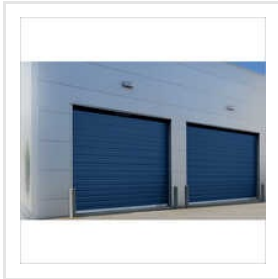

Key Facts

No of Staff	21
Year of Establishment	2018
OEM Service Provided	No
Monthly Production Capacity	70-100 piece

Our Products

Sliding Gate

Sliding Glass Door

ES68 Dorma Sliding Operator Door

MS Road Safety Automatic Boom