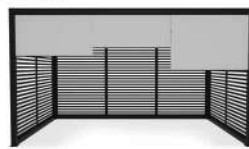

LCO-037

CABANA L DOUBLE
REF.: LCO/037/002

Cabana Large Double with Aluminium frame powder coated, Top in PVC Coated Fabric, 2 Sides Curtain & 3 Side Aluminium Louvers.
(Dimensions: W440 x D300 x H250 cm.)

Furniture (Rs.)	Cushion (Rs.)	Table Top (Rs.)
318100.00	0.00	0.00