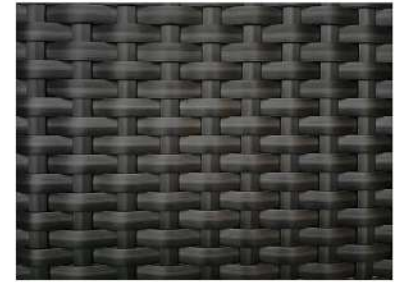

ASH GREY STR  
6MM FLAT

CAMEL BROWN STR  
6MM FLAT

COFFEE BROWN STR  
6MM FLAT

EBONY GOLDEN STR  
6MM FLAT

EBONY SILVER STR  
6MM FLAT

GOLDEN BRONZE  
6MM FLAT

HONEY STR  
6MM FLAT

IVORY  
6MM FLAT