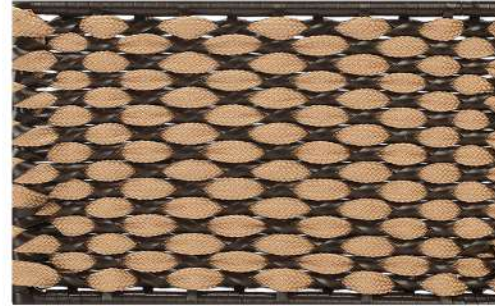

CAMEL BROWN + JAVA BROWN