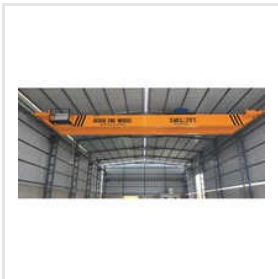

MS SINGLE GIRDER CRANE

Customer's Faith Well-Kept For Lifetime

1 Ton Heavy Industrial Hoist, 1 Ton Wire Rope Hoist, 10 Ton Double Girder Eot Crane, 10 Ton Single Girder Eot Cranes, 15 Ton Industrial Goliath Crane, 15 Ton Semi Goliath Crane, 2 Ton Electric Wire Rope Hoist, 20 Ton Single Girder Crane, 220V Copper DSL Busbar System, 3 Ton Flexible Electric Wire Rope Hoist, 35 Ton Double Girder EOT Cranes, 5 Ton Single Girder Eot Crane, 5 Ton Single Girder Eot Cranes, 5 Ton Wire Rope Hoist, 50 Ton Industrial HOT Crane, etc.

50 Ton Industrial HOT Crane

Single Girder Industrial Eot Cranes

15 Ton Industrial Goliath Crane

35 Ton Double Girder EOT Cranes

Heavy Duty Double Girder EOT Cranes

10 Ton Double Girder Eot Crane

75 Ton Overhead Traveling Cranes