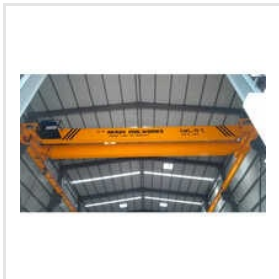

MS SINGLE GIRDER CRANE

Customer's Faith Well-Kept For Lifetime

1 Ton Heavy Industrial Hoist, 1 Ton Wire Rope Hoist, 10 Ton Double Girder Eot Crane, 10 Ton Single Girder Eot Cranes, 15 Ton Industrial Goliath Crane, 15 Ton Semi Goliath Crane, 2 Ton Electric Wire Rope Hoist, 20 Ton Single Girder Crane, 220V Copper DSL Busbar System, 3 Ton Flexible Electric Wire Rope Hoist, 35 Ton Double Girder EOT Cranes, 5 Ton Single Girder Eot Crane, 5 Ton Single Girder Eot Cranes, 5 Ton Wire Rope Hoist, 50 Ton Industrial HOT Crane, etc.

ELECTRIC TRAVELING CRANES

MS SINGLE GIRDER CRANE

MS SINGLE BEAM EOT CRANE

About Us

As leading manufacturers and suppliers of heavy-duty material handling equipment, Akash Engineering Works offers the following and their variants: Double Beam EOT Cranes; Industrial HOT Cranes; MS Single Girder Cranes; Industrial Goliath Cranes; Electric Wire Rope Hoists; MS Industrial Crab Trolleys; Galvanized Iron DSL Busbar Systems; Crane Wheels; many others. All these come highly reinforced and thus provide performance that withstands all demands of varying applications in industry.

Key Facts

No of Staff	30
Year of Establishment	2000
OEM Service Provided	No

Our Products

3 Ton Flexible Electric Wire Rope Hoist

5 Ton Single Girder Eot Crane

15 Ton Semi Goliath Crane

Single Girder Overhead Travelling Cranes

50 Ton Industrial HOT Crane

Single Girder Industrial Eot Cranes

15 Ton Industrial Goliath Crane

35 Ton Double Girder EOT Cranes

Heavy Duty Double Girder EOT Cranes

10 Ton Double Girder Eot Crane

75 Ton Overhead Traveling Cranes