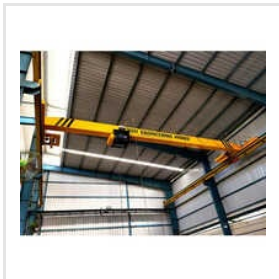

MS SINGLE GIRDER CRANE

Customer's Faith Well-Kept For Lifetime

1 Ton Heavy Industrial Hoist, 1 Ton Wire Rope Hoist, 10 Ton Double Girder Eot Crane, 10 Ton Single Girder Eot Cranes, 15 Ton Industrial Goliath Crane, 15 Ton Semi Goliath Crane, 2 Ton Electric Wire Rope Hoist, 20 Ton Single Girder Crane, 220V Copper DSL Busbar System, 3 Ton Flexible Electric Wire Rope Hoist, 35 Ton Double Girder EOT Cranes, 5 Ton Single Girder Eot Crane, 5 Ton Single Girder Eot Cranes, 5 Ton Wire Rope Hoist, 50 Ton Industrial HOT Crane, etc.

ELECTRIC TRAVELING CRANES

MS SINGLE GIRDER CRANE

MS SINGLE BEAM EOT CRANE

About Us

As leading manufacturers and suppliers of heavy-duty material handling equipment, Akash Engineering Works offers the following and their variants: Double Beam EOT Cranes; Industrial HOT Cranes; MS Single Girder Cranes; Industrial Goliath Cranes; Electric Wire Rope Hoists; MS Industrial Crab Trolleys; Galvanized Iron DSL Busbar Systems; Crane Wheels; many others. All these come highly reinforced and thus provide performance that withstands all demands of varying applications in industry.

Key Facts

No of Staff	30
Year of Establishment	2000
OEM Service Provided	No

Our Products

3 Ton Flexible Electric Wire Rope Hoist

5 Ton Single Girder Eot Crane

15 Ton Semi Goliath Crane

Single Girder Overhead Travelling Cranes

50 Ton Industrial HOT Crane

Single Girder Industrial Eot Cranes

15 Ton Industrial Goliath Crane

35 Ton Double Girder EOT Cranes

Heavy Duty Double Girder EOT Cranes

10 Ton Double Girder Eot Crane

75 Ton Overhead Traveling Cranes