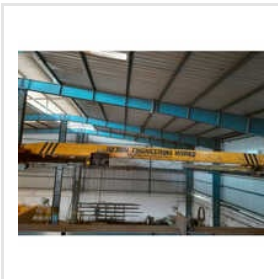

MS SINGLE GIRDER CRANE

Customer's Faith Well-Kept For Lifetime

1 Ton Heavy Industrial Hoist, 1 Ton Wire Rope Hoist, 10 Ton Double Girder Eot Crane, 10 Ton Single Girder Eot Cranes, 15 Ton Industrial Goliath Crane, 15 Ton Semi Goliath Crane, 2 Ton Electric Wire Rope Hoist, 20 Ton Single Girder Crane, 220V Copper DSL Busbar System, 3 Ton Flexible Electric Wire Rope Hoist, 35 Ton Double Girder EOT Cranes, 5 Ton Single Girder Eot Crane, 5 Ton Single Girder Eot Cranes, 5 Ton Wire Rope Hoist, 50 Ton Industrial HOT Crane, etc.

ELECTRIC TRAVELING CRANES

MS SINGLE GIRDER CRANE

MS SINGLE BEAM EOT CRANE

About Us

As leading manufacturers and suppliers of heavy-duty material handling equipment, Akash Engineering Works offers the following and their variants: Double Beam EOT Cranes; Industrial HOT Cranes; MS Single Girder Cranes; Industrial Goliath Cranes; Electric Wire Rope Hoists; MS Industrial Crab Trolleys; Galvanized Iron DSL Busbar Systems; Crane Wheels; many others. All these come highly reinforced and thus provide performance that withstands all demands of varying applications in industry.

Key Facts

No of Staff	30
Year of Establishment	2000
OEM Service Provided	No

Our Products

3 Ton Flexible Electric Wire Rope Hoist

5 Ton Single Girder Eot Crane

15 Ton Semi Goliath Crane

Single Girder Overhead Travelling Cranes

50 Ton Industrial HOT Crane

Single Girder Industrial Eot Cranes

15 Ton Industrial Goliath Crane

35 Ton Double Girder EOT Cranes

Heavy Duty Double Girder EOT Cranes

10 Ton Double Girder Eot Crane

75 Ton Overhead Traveling Cranes