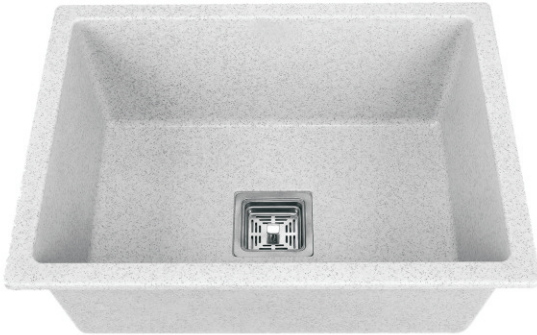

IMPORTED KITCHEN SINKS

SJE-121 HANDMADE

16x18, 20x17, 21x18, 22x18, 24x18, 27x20, 30x18, 32x20

SJE-122 TAP HOLE
16x18, 24x18

SJE-123 TAP HOLE
37x18, 45x20

SJE-124 DRAIN BOARD
37x18, 45x20

SJE-125 DOUBLE BOWL
37x18, 45x20

SJE-126 DOUBLE BOWL BLACK
37x18, 45x20

SJE-127 WATER FALL
24x18, 30x18, 37x18, 46x20 (Double Bowl)

SJE-128 PIANO
30x18

SJE-129 MACHINE MADE
18x16, 24x18

QUARTZ KITCHEN SINKS

SJE-131
16x18, 20x17, 21x18, 22x18, 24x18

SJE-132
37x18, 45x20 (DRAIN BOARD)

SJE-133
37x18, 45x20 (DOUBLE BOWL)

QUARTZ SINKS LARGEST COLOUR SELECTION

SJE-134
16x18, 20x17, 21x18, 22x18, 24x18

PREMIUM HANDMADE KITCHEN SINKS

SJE-141
16x18, 20x17, 21x18, 22x18, 24x18,
27x20, 30x18, 32x20

SJE-142 DRAIN BOARD
37x18, 45x20

SJE-143 DOUBLE BOWL
37x18, 45x20

SJE-151
16x18, 24x18,

SJE-152 DOUBLE BOWL WITH TAP HOLE
37x18, 45x20

OUR BOX PACKAGING

SJE-155
FRUIT BASKET WITH COUPLING SET

BATHROOM ACCESSORIES