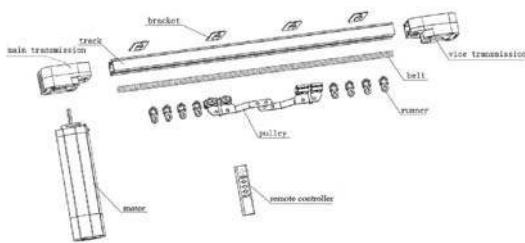

### Features

- Remote + Switch + Manual Operation
- Automatic Operation on Hands touch
- Automatic Limit Switch available
- Special silent operation

Heavy Duty Curtains  
20 meter / 100Kg Available

Track Length max 6 Mt