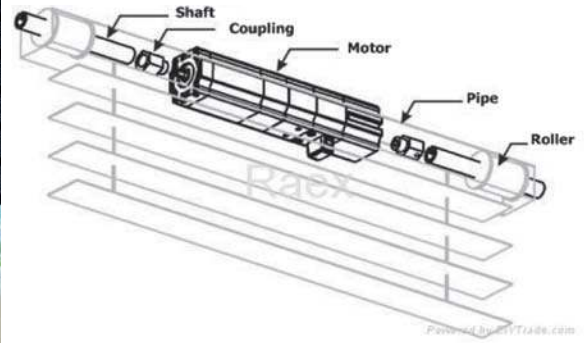

### Features

- Remote + Switch + Manual Operation
- Automatic Operation on Hands touch
- Automatic Limit Switch available
- Special silent operation

Heavy Duty Curtains  
20 meter / 100Kg Available

Track Length max 6 Mt