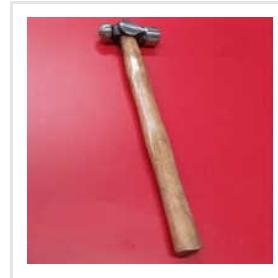

# MARBLE CUTTING MACHINE

Best Destination For Quality Lovers

10 MM Wood Cutter Blade, 20 Inch Pipe Wrench, 26 MM Demolition Drill Machine, 3 HP Diesel Water Pump, 3HP Crompton Greaves Motor, 4 Inch Marble Blade Cutter Machine, 45 MM Black Oil Seal, 4inch Electric Angle Grinder, 5 Inch KPT Marble Cutter Machine, Black PU Safety Shoe, Black Rubber Tyre Coupling, Black V Belt, Chicken D-Feathering Machine, Chicken Plucker Rubber Finger, Concrete Vibrator, etc.

**Key Facts**

<b>No of Staff</b>	4
<b>Year of Establishment</b>	2022
<b>OEM Service Provided</b>	No

**Our Products**

**White HDPE Safety Helmet**

**10 MM Wood Cutter Blade**

**3HP Crompton Greaves Motor**

**Wooden Handle Sledge Hammer**