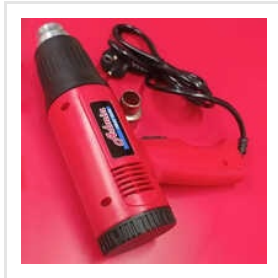

Electricity Heat Gun