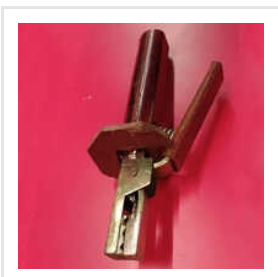

Electrode Welding Holder