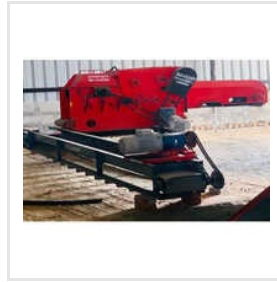

# Vertical Wood Pellet Mill

Customer Faith Well-Kept For Lifetime.

Biomass Briquette Machine, Biomass Flash Dryer, Biomass Flat Die Pellet Mill, Biomass Hammer Mill, Biomass Rotary Drum Dryer, Ring Die Wood Pellet Mill, Sawdust Making Machine, Vertical Wood Pellet Mill, Wood Chipper Machine, etc.

At Sandhu Industries, we specialize in designing and producing high-performance equipment that supports renewable energy initiatives and helps industries transition to cleaner fuel alternatives. Our product line includes the Biomass Briquette Machine, Biomass Flat Die Pellet Mill, Ring Die Wood Pellet Mill, and Vertical Wood Pellet Mill, all engineered for durability, high output, and low operational costs. Each machine is built using premium-grade materials and modern manufacturing techniques, ensuring superior performance and long service life.

## Our Products

**Biomass Flat Die Pellet Mill**

**Biomass Briquette Machine**

**Vertical Wood Pellet Mill**

**Biomass Flash Dryer**

**Biomass Hammer Mill**

**Sawdust Making Machine**

**Wood Chipper Machine**