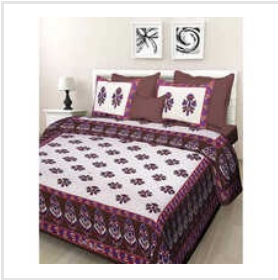

Our Products

Floral Bed Sheet