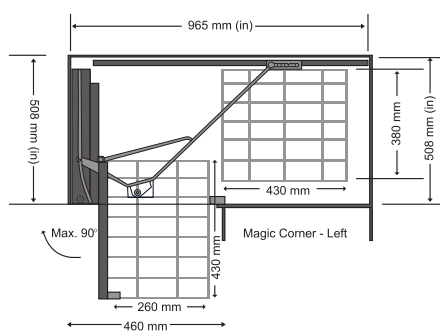

BOTTLE PULLOUT 2 SHELVES

Width	Depth	Height
4	20	18
5	20	18
6	20	18
7	20	18
8	20	18
9	20	18
10	20	18
11	20	18
12	20	18

sizes in inches

SS BOTTLE PULLOUT

- Stainless Steel Sheet (SS)
- Can be fitted with telescopic & quadro slides
- 202 grade stainless steel pipe
- Stainless steel corner
- Easy to install
- Life time warranty
- Bottle pullout

BOTTLE PULLOUT 3 SHELVES

Width	Depth	Height
4	20	21
5	20	21
6	20	21
7	20	21
8	20	21
9	20	21
10	20	21
11	20	21
12	20	21

sizes in inches

UNIVERSAL MAGIC CORNER

Width	Depth	Height
600	515	600

sizes in mm

- Easy to operate
- Easy to fit
- Very durable ball bearing base movement.
- Heavy duty epoxy coated frame for long life.
- Large basket size for full utilization of space.
- Firm basket attachment.

LOGIC CORNER

Width	Depth	Height
860	530	530-750

sizes in mm

- Easy to operate
- Easy to fit
- Very durable ball bearing base movement.
- Heavy duty epoxy coated frame for long life.
- Large basket size for full utilization of space.
- Firm basket attachment.

SWING CORNER

Width	Depth	Height
815	400	600-700

sizes in mm

The shelf design are inspired by a race track. They are capable of swinging, nearly floating all the way, out of the corner cabinet in a dynamically curved movement.