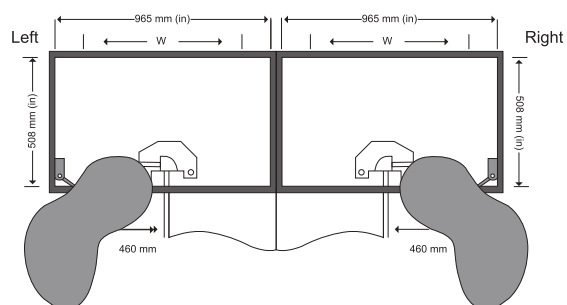

BOTTLE PULLOUT 2 SHELVES

Width	Depth	Height
4	20	18
5	20	18
6	20	18
7	20	18
8	20	18
9	20	18
10	20	18
11	20	18
12	20	18

sizes in inches

SS BOTTLE PULLOUT

- Stainless Steel Sheet (SS)
- Can be fitted with telescopic & quadro slides
- 202 grade stainless steel pipe
- Stainless steel corner
- Easy to install
- Life time warranty
- Bottle pullout

BOTTLE PULLOUT 3 SHELVES

Width	Depth	Height
4	20	21
5	20	21
6	20	21
7	20	21
8	20	21
9	20	21
10	20	21
11	20	21
12	20	21

sizes in inches

UNIVERSAL MAGIC CORNER

Width	Depth	Height
600	515	600

sizes in mm

- Easy to operate
- Easy to fit
- Very durable ball bearing base movement.
- Heavy duty epoxy coated frame for long life.
- Large basket size for full utilization of space.
- Firm basket attachment.

LOGIC CORNER

Width	Depth	Height
860	530	530-750

sizes in mm

- Easy to operate
- Easy to fit
- Very durable ball bearing base movement.
- Heavy duty epoxy coated frame for long life.
- Large basket size for full utilization of space.
- Firm basket attachment.

SWING CORNER

Width	Depth	Height
815	400	600-700

sizes in mm

The shelf design are inspired by a race track. They are capable of swinging, nearly floating all the way, out of the corner cabinet in a dynamically curved movement.