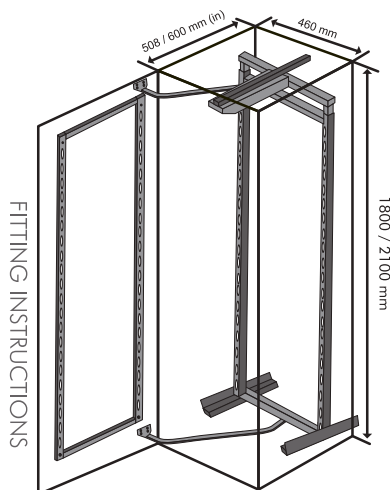

LOGIC CORNER

Width	Depth	Height
860	530	530-750

sizes in mm

- Easy to operate
- Easy to fit
- Very durable ball bearing base movement.
- Heavy duty epoxy coated frame for long life.
- Large basket size for full utilization of space.
- Firm basket attachment.

SWING CORNER

Width	Depth	Height
815	400	600-700

sizes in mm

The shelf design are inspired by a race track. They are capable of swinging, nearly floating all the way, out of the corner cabinet in a dynamically curved movement.

Shelves	Cabinet	Height
4 Shelves	450	1250 / 1650
4 Shelves	600	1250 / 1650
6 Shelves	450	1800 / 2100
6 Shelves	600	1800 / 2100

sizes in mm

SS PANTRY

- Single Pull Out Unit with 6 Baskets on the Door and 6 Baskets Inside
- Anti Scratch Stainless Base
- 50 Kgs Carrying Capacity
- Heavy Duty Runners
- Soft Closing Mechanism

Shelves	Cabinet	Height
4 Shelves	450	1250 / 1650
4 Shelves	600	1250 / 1650
6 Shelves	450	1800 / 2100
6 Shelves	600	1800 / 2100

sizes in mm

GLASS PANTRY

- Single Pull Out Unit with 6 Baskets on the Door and 6 Baskets Inside
- Anti Scratch Stainless Base
- 50 Kgs Carrying Capacity
- Heavy Duty Runners
- Soft Closing Mechanism