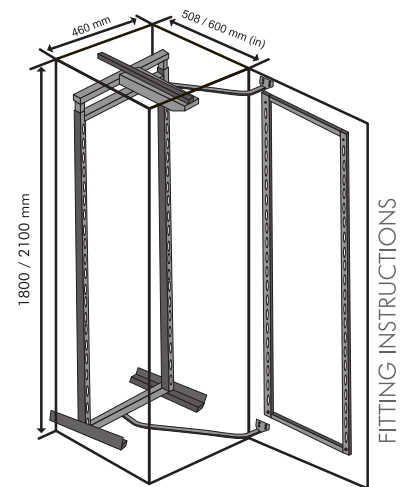

BOTTLE PULLOUT 3 SHELVES

Width	Depth	Height
4	20	21
5	20	21
6	20	21
7	20	21
8	20	21
9	20	21
10	20	21
11	20	21
12	20	21

sizes in inches

UNIVERSAL MAGIC CORNER

Width	Depth	Height
600	515	600

sizes in mm

- Easy to operate
- Easy to fit
- Very durable ball bearing base movement.
- Heavy duty epoxy coated frame for long life.
- Large basket size for full utilization of space.
- Firm basket attachment.

LOGIC CORNER

Width	Depth	Height
860	530	530-750

sizes in mm

- Easy to operate
- Easy to fit
- Very durable ball bearing base movement.
- Heavy duty epoxy coated frame for long life.
- Large basket size for full utilization of space.
- Firm basket attachment.

SWING CORNER

Width	Depth	Height
815	400	600-700

sizes in mm

The shelf design are inspired by a race track. They are capable of swinging, nearly floating all the way, out of the corner cabinet in a dynamically curved movement.

- Trays extend completely out of unit.
- Trays can be used as separate units.
- Load capacity per tray is 20 kgs.
- Wooden base.

SATIN PANTRY

- Single Pull Out Unit with 6 Baskets on the Door and 6 Baskets Inside
- Anti Scratch Stainless Base
- 50 Kgs Carrying Capacity
- Heavy Duty Runners
- Soft Closing Mechanism