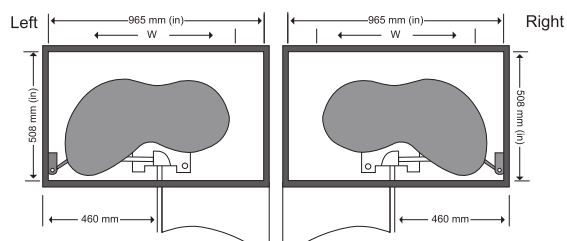

BOTTLE PULLOUT 2 SHELVES

Width	Depth	Height
4	20	18
5	20	18
6	20	18
7	20	18
8	20	18
9	20	18
10	20	18
11	20	18
12	20	18

sizes in inches

SS BOTTLE PULLOUT

- Stainless Steel Sheet (SS)
- Can be fitted with telescopic & quadro slides
- 202 grade stainless steel pipe
- Stainless steel corner
- Easy to install
- Life time warranty
- Bottle pullout

BOTTLE PULLOUT 3 SHELVES

Width	Depth	Height
4	20	21
5	20	21
6	20	21
7	20	21
8	20	21
9	20	21
10	20	21
11	20	21
12	20	21

sizes in inches

UNIVERSAL MAGIC CORNER

Width	Depth	Height
600	515	600

sizes in mm

- Easy to operate
- Easy to fit
- Very durable ball bearing base movement.
- Heavy duty epoxy coated frame for long life.
- Large basket size for full utilization of space.
- Firm basket attachment.

LOGIC CORNER

Width	Depth	Height
860	530	530-750

sizes in mm

- Easy to operate
- Easy to fit
- Very durable ball bearing base movement.
- Heavy duty epoxy coated frame for long life.
- Large basket size for full utilization of space.
- Firm basket attachment.

SWING CORNER

Width	Depth	Height
815	400	600-700

sizes in mm

The shelf design are inspired by a race track. They are capable of swinging, nearly floating all the way, out of the corner cabinet in a dynamically curved movement.