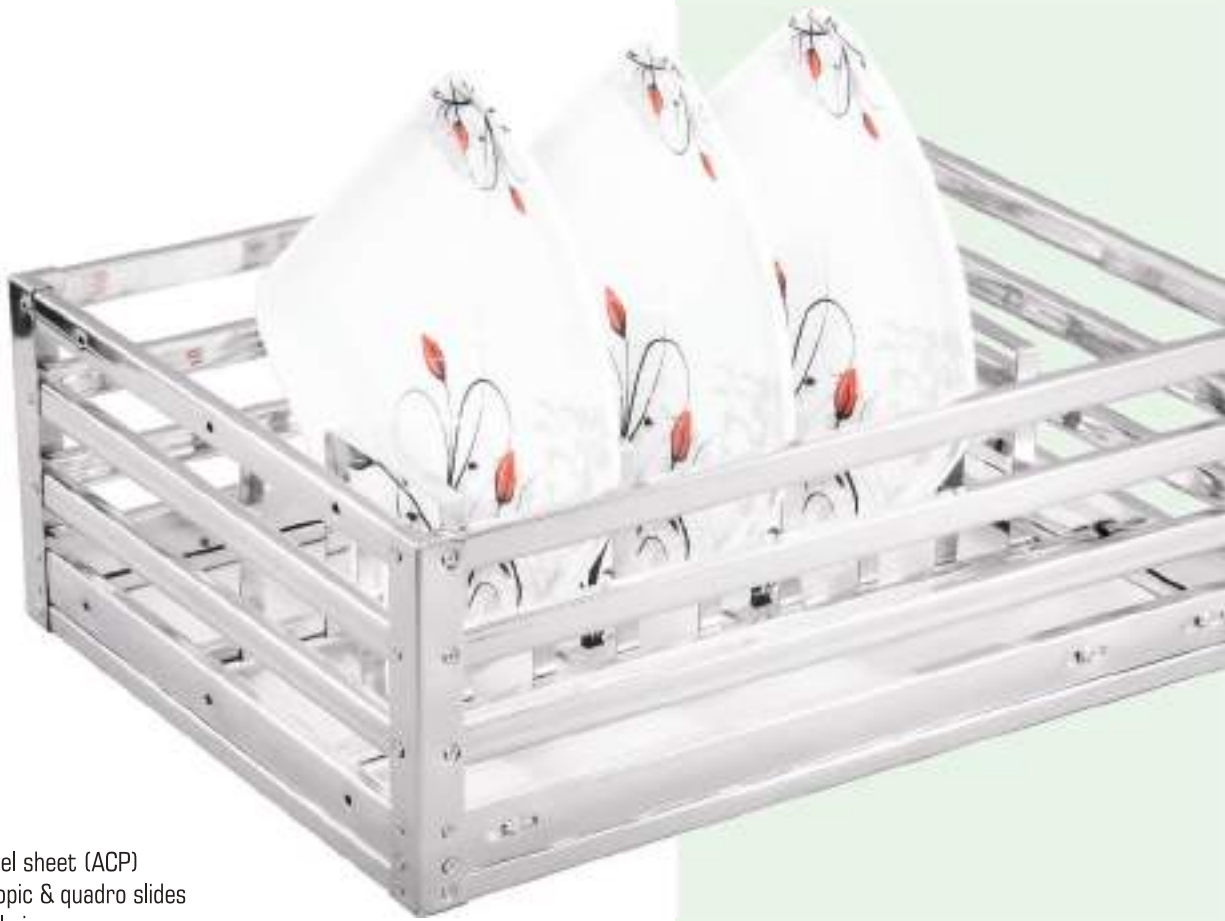

LARGE MULTIPURPOSE BASKET

Width	Depth	Height		
26	20	4	6	8
28	20	4	6	8
30	20	4	6	8
32	20	4	6	8

sizes in inches

ACP PARTITION BASKET

- Aluminium composite panel sheet (ACP)
- Can be fitted with telescopic & quadro slides
- 202 grade stainless steel pipe
- Stainless steel corner
- Easy to install
- Life time warranty
- Partition basket

BOARD CUTLERY BASKET

Width	Depth	Height
15	20	4
17	20	4
19	20	4
21	20	4
24	20	4

sizes in inches

ACP CUP & SAUCER BASKET

- Aluminium composite panel sheet (ACP)
- Can be fitted with telescopic & quadro slides
- 202 grade stainless steel pipe
- Stainless steel corner
- Easy to install
- Life time warranty
- Cup & saucer

CUP SAUCER BASKET

Width	Depth	Height
15	20	4
17	20	4
19	20	4
21	20	4
24	20	4

sizes in inches

ACP PLATE BASKET

- Aluminium composite panel sheet (ACP)
- Can be fitted with telescopic & quadro slides
- 202 grade stainless steel pipe
- Stainless steel corner
- Easy to install
- Life time warranty
- Plate basket

PLATE BASKET

Width	Depth	Height
15	20	8
17	20	8
19	20	8
21	20	8
24	20	8

sizes in inches

- Aluminium composite panel sheet (ACP)
- Can be fitted with telescopic & quadro slides
- 202 grade stainless steel pipe
- Stainless steel corner
- Easy to install
- Life time warranty
- Thali basket