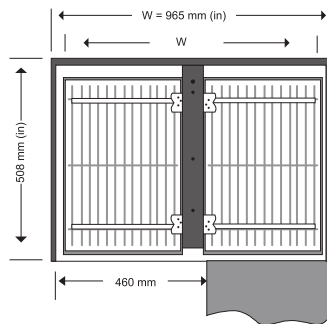

GRAIN TROLLEY

Width	Depth	Height
15	20	10
17	20	10
19	20	10
21	20	10
24	20	10

sizes in inches

- Stainless Steel Sheet (SS)
- Can be fitted with telescopic & quadro slides
- 202 grade stainless steel pipe
- Stainless steel corner
- Easy to install
- Life time warranty
- Bottle pullout

BOTTLE PULLOUT 2 SHELVES

Width	Depth	Height
4	20	18
5	20	18
6	20	18
7	20	18
8	20	18
9	20	18
10	20	18
11	20	18
12	20	18

sizes in inches

SS BOTTLE PULLOUT

- Stainless Steel Sheet (SS)
- Can be fitted with telescopic & quadro slides
- 202 grade stainless steel pipe
- Stainless steel corner
- Easy to install
- Life time warranty
- Bottle pullout

BOTTLE PULLOUT 3 SHELVES

Width	Depth	Height
4	20	21
5	20	21
6	20	21
7	20	21
8	20	21
9	20	21
10	20	21
11	20	21
12	20	21

sizes in inches

UNIVERSAL MAGIC CORNER

Width	Depth	Height
600	515	600

sizes in mm

- Easy to operate
- Easy to fit
- Very durable ball bearing base movement.
- Heavy duty epoxy coated frame for long life.
- Large basket size for full utilization of space.
- Firm basket attachment.

LOGIC CORNER

Width	Depth	Height
860	530	530-750

sizes in mm

- Easy to operate
- Easy to fit
- Very durable ball bearing base movement.
- Heavy duty epoxy coated frame for long life.
- Large basket size for full utilization of space.
- Firm basket attachment.