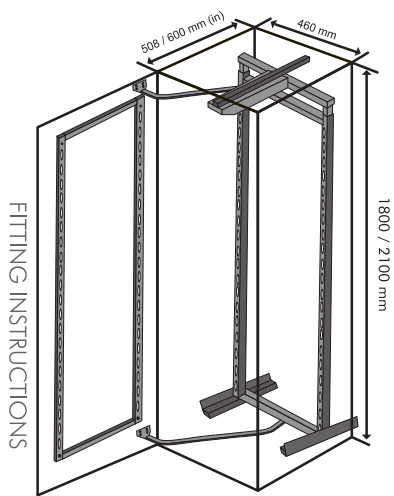

LOGIC CORNER

Width	Depth	Height
860	530	530-750

sizes in mm

- Easy to operate
- Easy to fit
- Very durable ball bearing base movement.
- Heavy duty epoxy coated frame for long life.
- Large basket size for full utilization of space.
- Firm basket attachment.

SWING CORNER

Width	Depth	Height
815	400	600-700

sizes in mm

The shelf design are inspired by a race track. They are capable of swinging, nearly floating all the way, out of the corner cabinet in a dynamically curved movement.

- Trays extend completely out of unit.
- Trays can be used as separate units.
- Load capacity per tray is 20 kgs.
- Wooden base.

SATIN PANTRY

- Single Pull Out Unit with 6 Baskets on the Door and 6 Baskets Inside
- Anti Scratch Stainless Base
- 50 Kgs Carrying Capacity
- Heavy Duty Runners
- Soft Closing Mechanism

Shelves	Cabinet	Height
4 Shelves	450	1250 / 1650
4 Shelves	600	1250 / 1650
6 Shelves	450	1800 / 2100
6 Shelves	600	1800 / 2100

sizes in mm

SS PANTRY

- Single Pull Out Unit with 6 Baskets on the Door and 6 Baskets Inside
- Anti Scratch Stainless Base
- 50 Kgs Carrying Capacity
- Heavy Duty Runners
- Soft Closing Mechanism