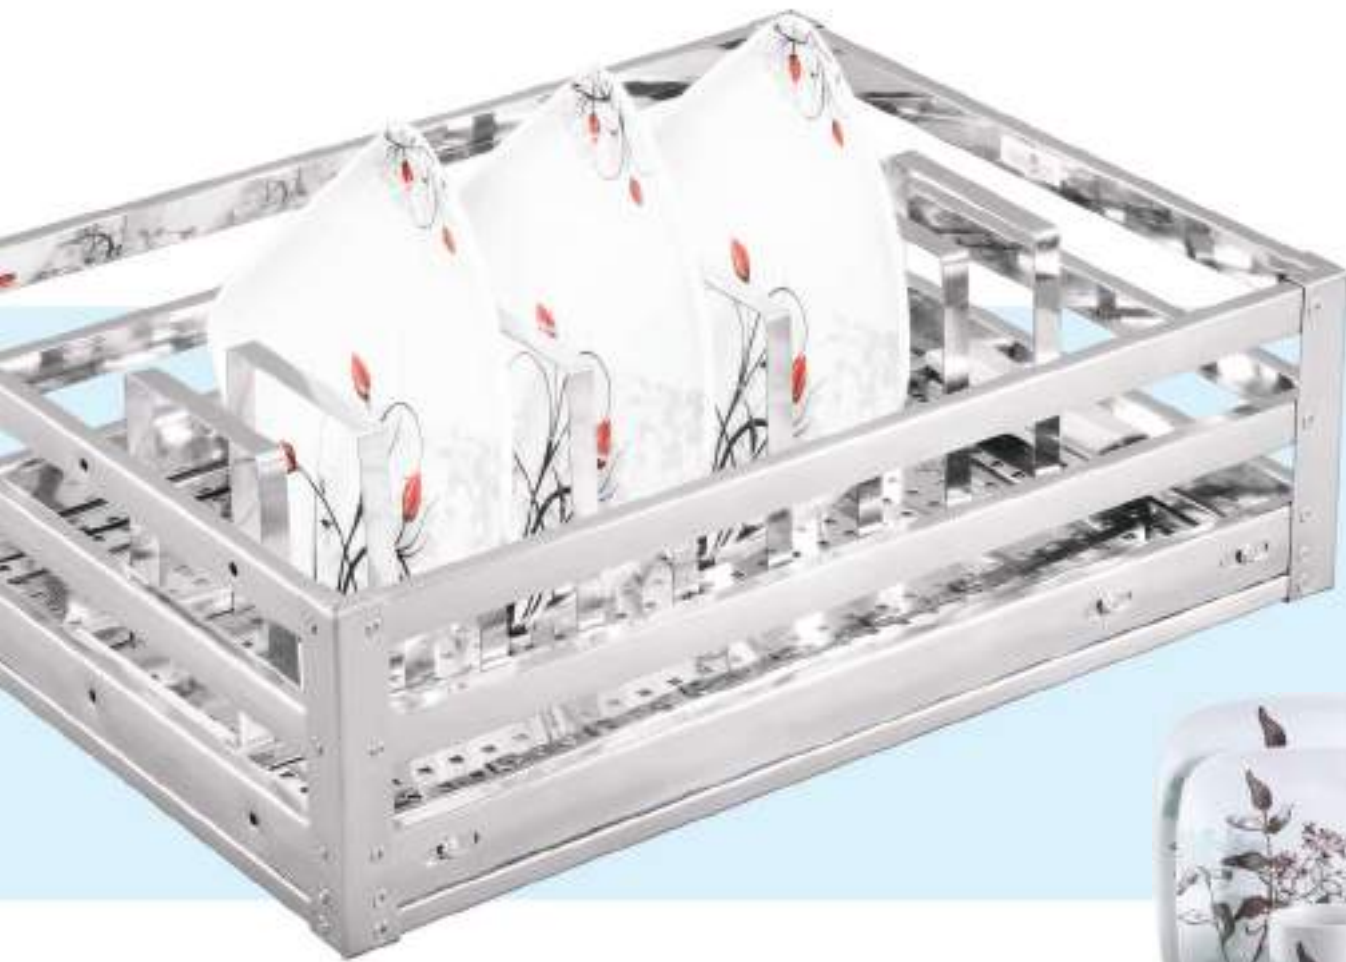

LARGE MULTIPURPOSE BASKET

Width	Depth	Height		
26	20	4	6	8
28	20	4	6	8
30	20	4	6	8
32	20	4	6	8

sizes in inches

SS PARTITION BASKET

- Stainless Steel Sheet (SS)
- Can be fitted with telescopic & quadro slides
- 202 grade stainless steel pipe
- Stainless steel corner
- Easy to install
- Life time warranty
- Large multipurpose basket

PARTITION BASKET

Width	Depth	Height		
15	20	4	6	8
17	20	4	6	8
19	20	4	6	8
21	20	4	6	8
24	20	4	6	8
26	20	4	6	8
28	20	4	6	8
30	20	4	6	8
32	20	4	6	8

sizes in inches

SS CUTLERY BASKET

- Stainless Steel Sheet (SS)
- Can be fitted with telescopic & quadro slides
- 202 grade stainless steel pipe
- Stainless steel corner
- Easy to install
- Life time warranty
- SS cutlery basket

SS CUTLERY BASKET

Width	Depth	Height
15	20	4
17	20	4
19	20	4
21	20	4
24	20	4

sizes in inches

SS PARTITION CUTLERY BASKET

- Stainless Steel Sheet (SS)
- Can be fitted with telescopic & quadro slides
- 202 grade stainless steel pipe
- Stainless steel corner
- Easy to install
- Life time warranty
- Partition cutlery basket

SS PARTITION CUTLERY BASKET

Width	Depth	Height
15	20	4
17	20	4
19	20	4
21	20	4
24	20	4

sizes in inches

SS PLATE BASKET

- Stainless Steel Sheet (SS)
- Can be fitted with telescopic & quadro slides
- 202 grade stainless steel pipe
- Stainless steel corner
- Easy to install
- Life time warranty
- Plate basket