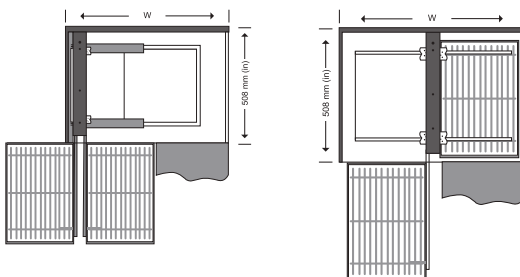

GRAIN TROLLEY

Width	Depth	Height
15	20	10
17	20	10
19	20	10
21	20	10
24	20	10

sizes in inches

- Stainless Steel Sheet (SS)
- Can be fitted with telescopic & quadro slides
- 202 grade stainless steel pipe
- Stainless steel corner
- Easy to install
- Life time warranty
- Bottle pullout

BOTTLE PULLOUT 2 SHELVES

Width	Depth	Height
4	20	18
5	20	18
6	20	18
7	20	18
8	20	18
9	20	18
10	20	18
11	20	18
12	20	18

sizes in inches

SS BOTTLE PULLOUT

- Stainless Steel Sheet (SS)
- Can be fitted with telescopic & quadro slides
- 202 grade stainless steel pipe
- Stainless steel corner
- Easy to install
- Life time warranty
- Bottle pullout

BOTTLE PULLOUT 3 SHELVES

Width	Depth	Height
4	20	21
5	20	21
6	20	21
7	20	21
8	20	21
9	20	21
10	20	21
11	20	21
12	20	21

sizes in inches

UNIVERSAL MAGIC CORNER

Width	Depth	Height
600	515	600

sizes in mm

- Easy to operate
- Easy to fit
- Very durable ball bearing base movement.
- Heavy duty epoxy coated frame for long life.
- Large basket size for full utilization of space.
- Firm basket attachment.

LOGIC CORNER

Width	Depth	Height
860	530	530-750

sizes in mm

- Easy to operate
- Easy to fit
- Very durable ball bearing base movement.
- Heavy duty epoxy coated frame for long life.
- Large basket size for full utilization of space.
- Firm basket attachment.