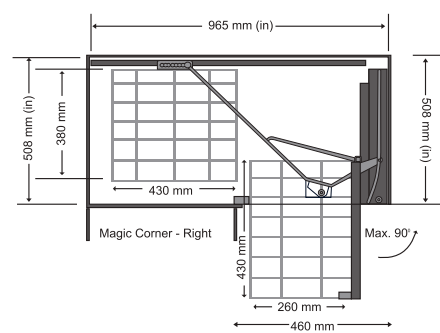

GRAIN TROLLEY

Width	Depth	Height
15	20	10
17	20	10
19	20	10
21	20	10
24	20	10

sizes in inches

- Stainless Steel Sheet (SS)
- Can be fitted with telescopic & quadro slides
- 202 grade stainless steel pipe
- Stainless steel corner
- Easy to install
- Life time warranty
- Bottle pullout

BOTTLE PULLOUT 2 SHELVES

Width	Depth	Height
4	20	18
5	20	18
6	20	18
7	20	18
8	20	18
9	20	18
10	20	18
11	20	18
12	20	18

sizes in inches

SS BOTTLE PULLOUT

- Stainless Steel Sheet (SS)
- Can be fitted with telescopic & quadro slides
- 202 grade stainless steel pipe
- Stainless steel corner
- Easy to install
- Life time warranty
- Bottle pullout

BOTTLE PULLOUT 3 SHELVES

Width	Depth	Height
4	20	21
5	20	21
6	20	21
7	20	21
8	20	21
9	20	21
10	20	21
11	20	21
12	20	21

sizes in inches

UNIVERSAL MAGIC CORNER

Width	Depth	Height
600	515	600

sizes in mm

- Easy to operate
- Easy to fit
- Very durable ball bearing base movement.
- Heavy duty epoxy coated frame for long life.
- Large basket size for full utilization of space.
- Firm basket attachment.

LOGIC CORNER

Width	Depth	Height
860	530	530-750

sizes in mm

- Easy to operate
- Easy to fit
- Very durable ball bearing base movement.
- Heavy duty epoxy coated frame for long life.
- Large basket size for full utilization of space.
- Firm basket attachment.