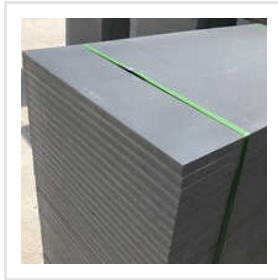

Grey Fly Ash Brick PVC Pallet