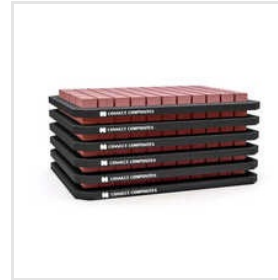

Highly Densified Wooden Pallet For Fly Ash Brick