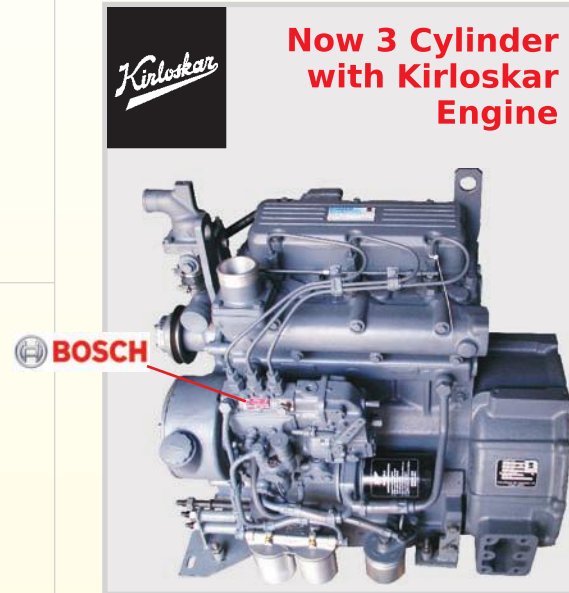

3 Cylinder
with
Kirloskar
Engine

ACE बोले तो नं. **1**

FORMA DI 550 ★

ट्रैक्टर

Bharat III A 

*Nothing beats an **ACE***

A Star Tractor

ACE
TRACTORS

ACE बोले तो नं. 1

Technical Specifications

FORMA DI 550 ★

Engine	
Model	3R1040 (Kirloskar)
Type	3 Cylinder, Direct Injection, Water Cooled
H.P.	50
Bore	105 mm
Stroke	120 mm
Engine Capacity	3120 cc
Engine Rated RPM	2200
Air Cleaner Type	Dry Air Cleaner
Transmission	
Clutch Type	280 mm Dry Type - Double
Gear Box Speed	8 Forward and 2 Reverse
Final Drive	Direct Rear Axle
Brake	Oil Brake / Dry Brake (Optional)
PTO	540 RPM 6 Spline
Speed km/h Forward	2.6 & 34.0 km/h (With 14.9 x 28 Tires)
Speed km/h Reverse	3.6 & 14.3 km/h
Steering	Power Steering / Mechanical (Optional)
Turning Radius	3.8 m, 3.45 m (Brakes Applied)
Hydraulics	
Hydraulic Type	Open Center, A.D.D.C. Live Hydraulics
Lift Capacity	1800 kgs.
Electricals	
Battery	88AH 12V
Alternator	12V - 42 Amp.
Others	
Diesel Tank Capacity	55 Litres
Front Axle	Adjustable / Rigid (Optional)
Tire : Front	7.50 x 16
Rear	14.9 x 28
Length	3800 mm
Width	1850 mm
Height	2330 mm
Ground Clearance	430 mm
Wheel Base	2140 mm
Weight	2145 Kgs. (With Oil)