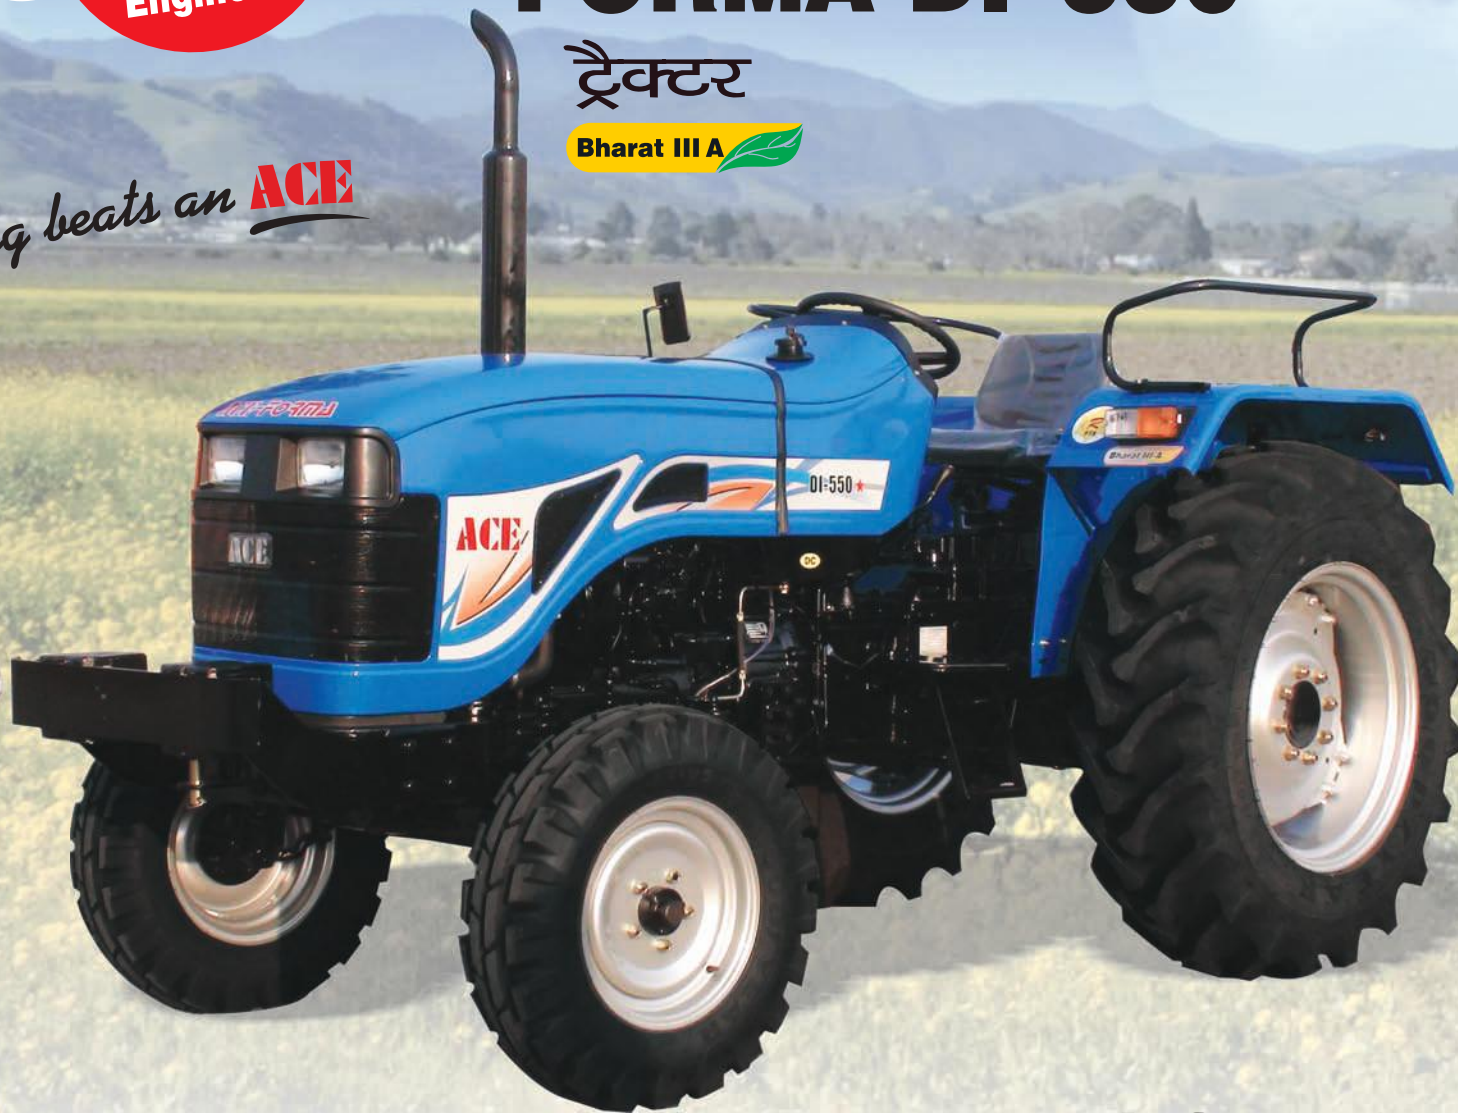

3 Cylinder
with
Kirloskar
Engine

ACE बोले तो नं. **1**

FORMA DI 550 ★

ट्रैक्टर

Bharat III A 

*Nothing beats an **ACE***

A Star Tractor

ACE
TRACTORS

ACE बोले तो नं. 1

Technical Specifications

FORMA DI 550 ★

Engine	
Model	3R1040 (Kirloskar)
Type	3 Cylinder, Direct Injection, Water Cooled
H.P.	50
Bore	105 mm
Stroke	120 mm
Engine Capacity	3120 cc
Engine Rated RPM	2200
Air Cleaner Type	Dry Air Cleaner
Transmission	
Clutch Type	280 mm Dry Type - Double
Gear Box Speed	8 Forward and 2 Reverse
Final Drive	Direct Rear Axle
Brake	Oil Brake / Dry Brake (Optional)
PTO	540 RPM 6 Spline
Speed km/h Forward	2.6 & 34.0 km/h (With 14.9 x 28 Tires)
Speed km/h Reverse	3.6 & 14.3 km/h
Steering	Power Steering / Mechanical (Optional)
Turning Radius	3.8 m, 3.45 m (Brakes Applied)
Hydraulics	
Hydraulic Type	Open Center, A.D.D.C. Live Hydraulics
Lift Capacity	1800 kgs.
Electricals	
Battery	88AH 12V
Alternator	12V - 42 Amp.
Others	
Diesel Tank Capacity	55 Litres
Front Axle	Adjustable / Rigid (Optional)
Tire : Front	7.50 x 16
Rear	14.9 x 28
Length	3800 mm
Width	1850 mm
Height	2330 mm
Ground Clearance	430 mm
Wheel Base	2140 mm
Weight	2145 Kgs. (With Oil)

INDIA'S 70 MOST TRUSTED
POWER
BRANDS

3 सिलेण्डर
किर्लोस्कर इंजन
के साथ

ACE बोले तो नं. **1**

FORMA DI 550 ★

ACE
TRACTORS

*Nothing beats an **ACE***

ट्रैक्टर

Bharat III A