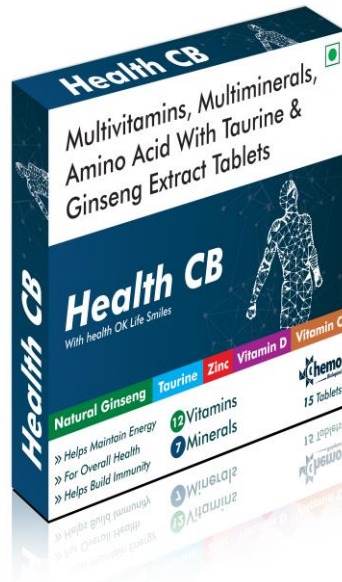

The logo features a stylized teal starburst graphic on the left, partially overlapping a large white letter 'C'. To the right of the 'C', the word 'hemo' is written in a bold, black, sans-serif font. Below this, the word 'Biological' is written in a smaller, bold, black, sans-serif font, underlined by a thick black horizontal line.

# Chemo

**Biological**