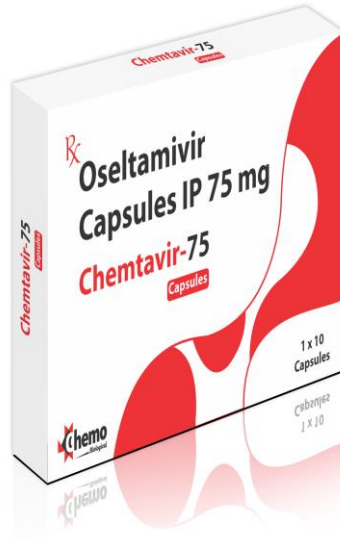

The logo features a stylized teal starburst graphic on the left, partially overlapping a large white letter 'C'. To the right of the 'C', the word 'hemo' is written in a bold, black, sans-serif font. Below this, the word 'Biological' is written in a smaller, bold, black, sans-serif font, underlined by a thick black horizontal line.

# Chemo

**Biological**