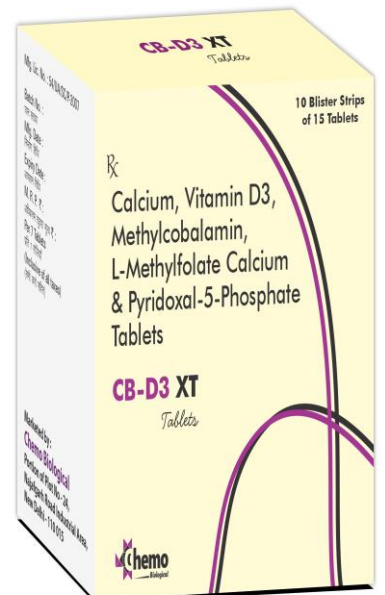

The logo features a stylized teal starburst graphic on the left, partially overlapping a large white letter 'C'. To the right of the 'C', the word 'hemo' is written in a bold, black, sans-serif font. Below this, the word 'Biological' is written in a smaller, bold, black, sans-serif font, underlined by a thick black horizontal line.

# Chemo

**Biological**