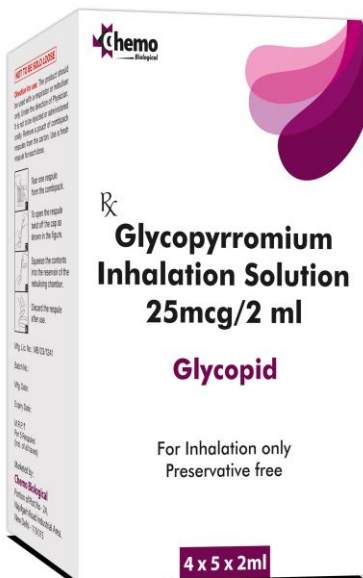

The logo features a stylized teal starburst graphic on the left, partially overlapping a large white letter 'C'. To the right of the 'C', the word 'hemo' is written in a bold, black, sans-serif font. Below this, the word 'Biological' is written in a smaller, bold, black, sans-serif font, underlined by a thick black horizontal line.

# Chemo

**Biological**