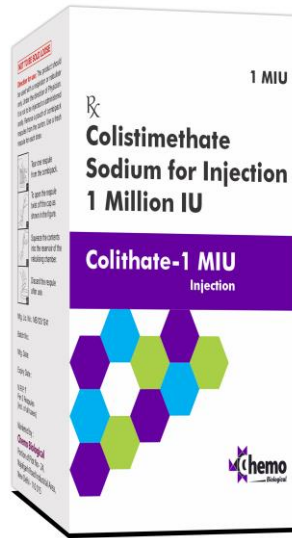

The logo features a stylized teal starburst graphic on the left, partially overlapping a large white letter 'C'. To the right of the 'C', the word 'hemo' is written in a bold, black, sans-serif font. Below this, the word 'Biological' is written in a smaller, bold, black, sans-serif font, underlined by a thick black horizontal line.

# Chemo

**Biological**