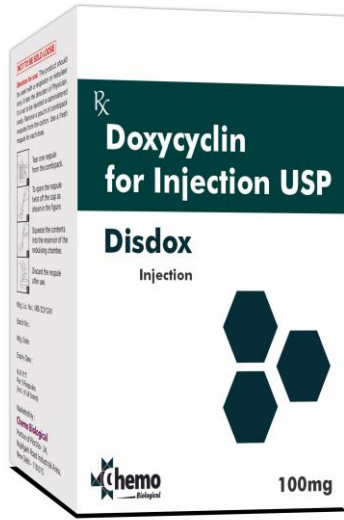

The logo features a stylized teal starburst graphic on the left, partially overlapping a large white letter 'C'. To the right of the 'C', the word 'hemo' is written in a bold, black, sans-serif font. Below this, the word 'Biological' is written in a smaller, bold, black, sans-serif font, underlined by a thick black horizontal line.

# Chemo

**Biological**