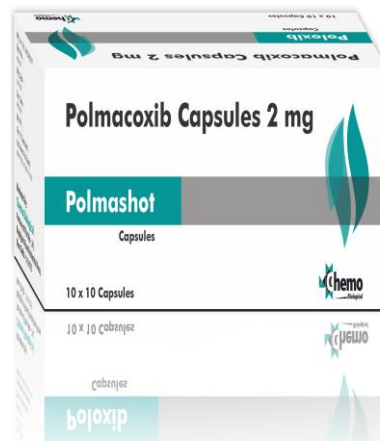

The logo features a stylized teal starburst graphic on the left, partially overlapping a large white letter 'C'. To the right of the 'C', the word 'hemo' is written in a bold, black, sans-serif font. Below this, the word 'Biological' is written in a smaller, bold, black, sans-serif font, underlined by a thick black horizontal line.

# Chemo

**Biological**