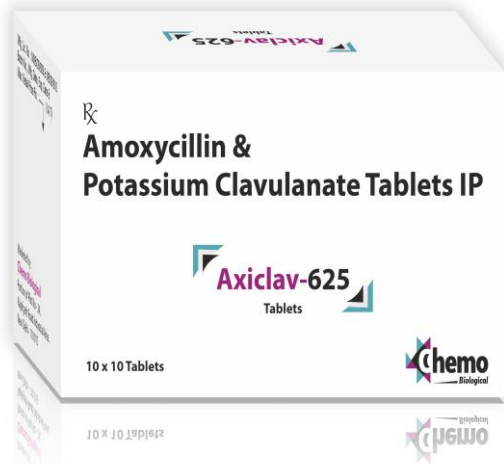

The logo features a stylized teal starburst graphic on the left, partially overlapping a large white letter 'C'. To the right of the 'C', the word 'hemo' is written in a bold, black, sans-serif font. Below this, the word 'Biological' is written in a smaller, bold, black, sans-serif font, underlined by a thick black horizontal line.

# Chemo

**Biological**