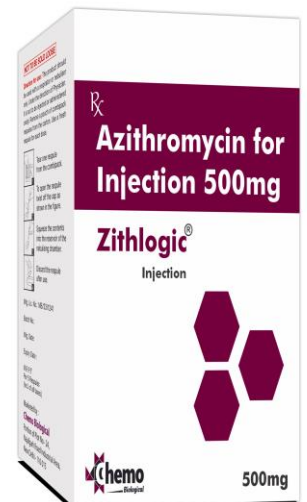

The logo features a stylized teal starburst graphic on the left, partially overlapping a large white letter 'C'. To the right of the 'C', the word 'hemo' is written in a bold, black, sans-serif font. Below this, the word 'Biological' is written in a smaller, bold, black, sans-serif font, underlined by a thick black horizontal line.

# Chemo

**Biological**