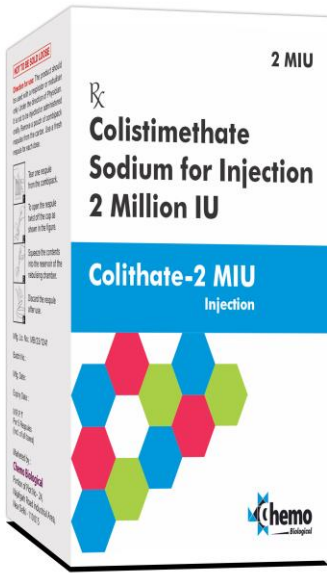

The logo features a stylized teal starburst graphic on the left, partially overlapping a large white letter 'C'. To the right of the 'C', the word 'hemo' is written in a bold, black, sans-serif font. Below this, the word 'Biological' is written in a smaller, bold, black, sans-serif font, underlined by a thick black horizontal line.

# Chemo

**Biological**