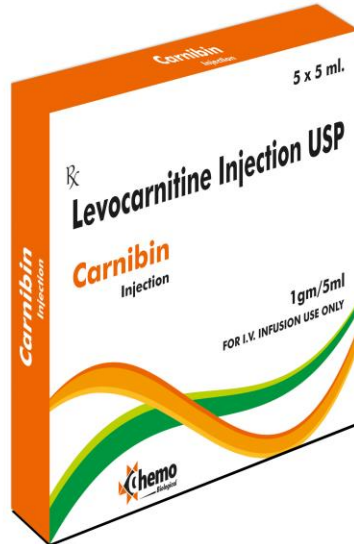

The logo features a stylized teal starburst graphic on the left, partially overlapping a large white letter 'C'. To the right of the 'C', the word 'hemo' is written in a bold, black, sans-serif font. Below this, the word 'Biological' is written in a smaller, bold, black, sans-serif font, underlined by a thick black horizontal line.

# Chemo

**Biological**