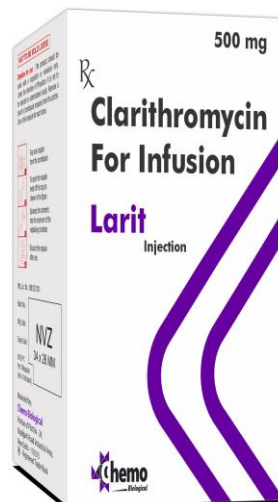

The logo features a stylized teal starburst graphic on the left, partially overlapping a large white letter 'C'. To the right of the 'C', the word 'hemo' is written in a bold, black, sans-serif font. Below this, the word 'Biological' is written in a smaller, bold, black, sans-serif font, underlined by a thick black horizontal line.

# Chemo

**Biological**