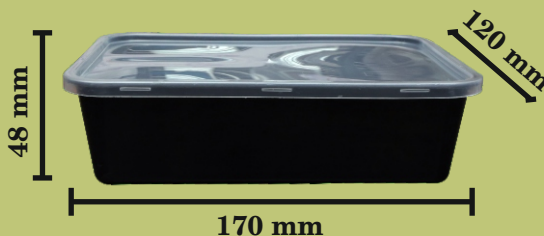

SPECIFICATIONS

CARTON NAME	1000 ML
PACKING SIZE	500 Pc

IVORY 500 ML RECTANGLE

SPECIFICATIONS

CARTON NAME	500 ML PASTA
PACKING SIZE	500 / 1000 Pc

IVORY 650 ML RECTANGLE

SPECIFICATIONS

CARTON NAME	650 ML PASTA
PACKING SIZE	500 / 1000 Pc