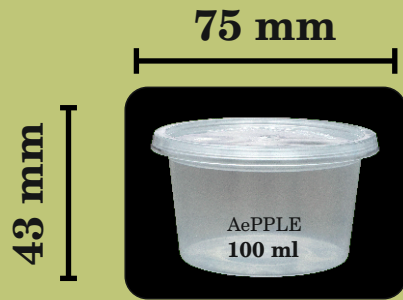

IVORY Series

IVORY 800 ML (750 Tall)

SPECIFICATIONS

CARTON NAME	800 ML
PACKING SIZE	500 / 1000 Pc

IVORY 1000 ML

SPECIFICATIONS

CARTON NAME	1000 ML
PACKING SIZE	500 / 1000 Pc

IVORY 1200 ML

SPECIFICATIONS

CARTON NAME	1200 ML
PACKING SIZE	400 / 800 Pc

IVORY 1500 ML

SPECIFICATIONS

CARTON NAME	1500 ML
PACKING SIZE	350 / 700 Pc

IVORY 2000 ML

SPECIFICATIONS

CARTON NAME	2000 ML
PACKING SIZE	200 / 400 Pc

AePPLE Series

AePPLE 100 ML

SPECIFICATIONS

CARTON NAME	100 ML
PACKING SIZE	2000 Pc

AePPLE 175 ML

SPECIFICATIONS

CARTON NAME	175 ML
PACKING SIZE	1000 Pc

AePPLE 250 ML