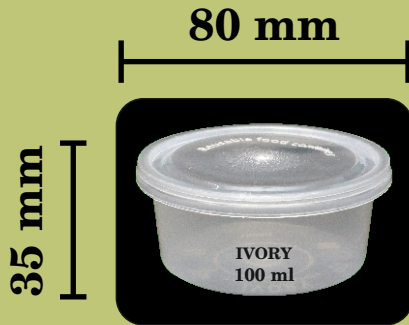

IVORY Series

IVORY 50 ML

SPECIFICATIONS

CARTON NAME	50 ML
PACKING SIZE	2000 / 4000 Pc

IVORY 100 ML

SPECIFICATIONS

CARTON NAME	100 ML
PACKING SIZE	2000 / 4000 Pc

IVORY 175 ML

SPECIFICATIONS

CARTON NAME	175 ML
PACKING SIZE	1000 / 2000 Pc

IVORY 250 ML

SPECIFICATIONS

CARTON NAME	250 ML
PACKING SIZE	1000 / 2000 Pc

IVORY 300 ML

SPECIFICATIONS

CARTON NAME	300 ML
PACKING SIZE	500 / 1000 Pc

SPECIFICATIONS

CARTON NAME	1000 ML
PACKING SIZE	500 Pc

IVORY 500 ML RECTANGLE

SPECIFICATIONS

CARTON NAME	500 ML PASTA
PACKING SIZE	500 / 1000 Pc

IVORY 650 ML RECTANGLE

SPECIFICATIONS

CARTON NAME	650 ML PASTA
PACKING SIZE	500 / 1000 Pc

IVORY 750 ML RECTANGLE

SPECIFICATIONS

CARTON NAME	750 ML PASTA
PACKING SIZE	500 / 1000 Pc