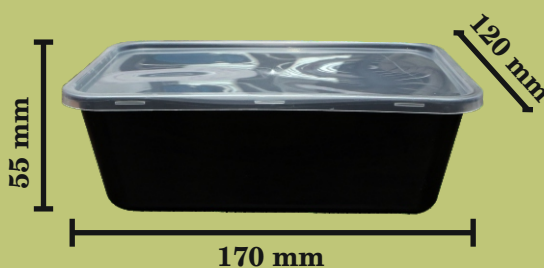

SPECIFICATIONS

CARTON NAME	1000 ML
PACKING SIZE	500 Pc

IVORY 500 ML RECTANGLE

SPECIFICATIONS

CARTON NAME	500 ML PASTA
PACKING SIZE	500 / 1000 Pc

IVORY 650 ML RECTANGLE

SPECIFICATIONS

CARTON NAME	650 ML PASTA
PACKING SIZE	500 / 1000 Pc