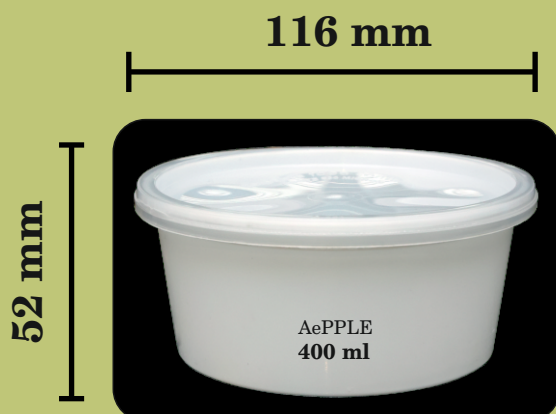

SPECIFICATIONS

CARTON NAME	250 ML
PACKING SIZE	1000 Pc

AePPLE 300 ML

SPECIFICATIONS

CARTON NAME	300 ML
PACKING SIZE	500 Pc

AePPLE 400 ML

SPECIFICATIONS

CARTON NAME	400 ML
PACKING SIZE	500 Pc

AePPLE & IVORY Rectangular Series

AePPLE 500 ML

SPECIFICATIONS

CARTON NAME	500 ML
PACKING SIZE	500 Pc

AePPLE 750 ML

SPECIFICATIONS

CARTON NAME	750 ML
PACKING SIZE	500 Pc

AePPLE 1000 ML