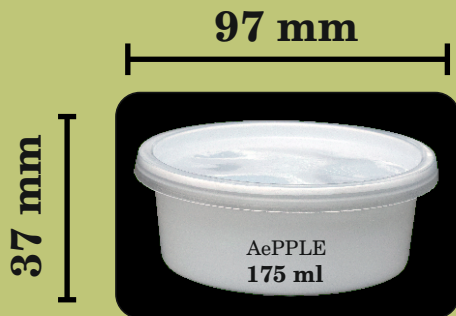

IVORY Series

IVORY 800 ML (750 Tall)

SPECIFICATIONS

CARTON NAME	800 ML
PACKING SIZE	500 / 1000 Pc

IVORY 1000 ML

SPECIFICATIONS

CARTON NAME	1000 ML
PACKING SIZE	500 / 1000 Pc

IVORY 1200 ML

SPECIFICATIONS

CARTON NAME	1200 ML
PACKING SIZE	400 / 800 Pc

IVORY 1500 ML

SPECIFICATIONS

CARTON NAME	1500 ML
PACKING SIZE	350 / 700 Pc

IVORY 2000 ML

SPECIFICATIONS

CARTON NAME	2000 ML
PACKING SIZE	200 / 400 Pc

AePPLE Series

AePPLE 100 ML

SPECIFICATIONS

CARTON NAME	100 ML
PACKING SIZE	2000 Pc

AePPLE 175 ML

SPECIFICATIONS

CARTON NAME	175 ML
PACKING SIZE	1000 Pc

AePPLE 250 ML