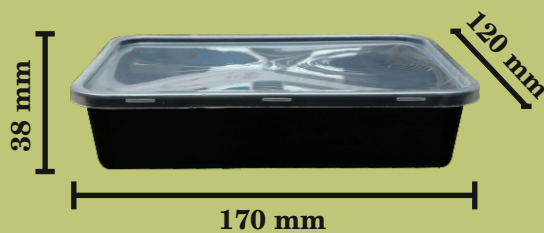

IVORY 500 ML RECTANGLE

SPECIFICATIONS

CARTON NAME	500 ML PASTA
PACKING SIZE	500 / 1000 Pc