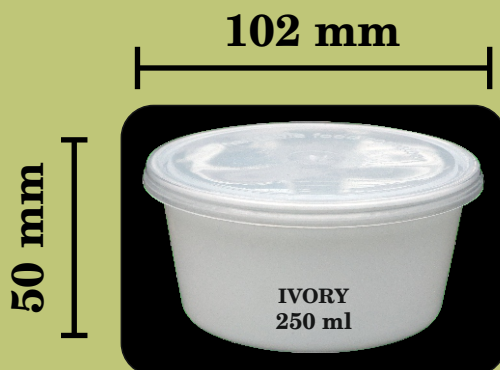

IVORY Series

IVORY 50 ML

SPECIFICATIONS

CARTON NAME	50 ML
PACKING SIZE	2000 / 4000 Pc

IVORY 100 ML

SPECIFICATIONS

CARTON NAME	100 ML
PACKING SIZE	2000 / 4000 Pc

IVORY 175 ML

SPECIFICATIONS

CARTON NAME	175 ML
PACKING SIZE	1000 / 2000 Pc

IVORY 250 ML

SPECIFICATIONS

CARTON NAME	250 ML
PACKING SIZE	1000 / 2000 Pc

IVORY 300 ML

SPECIFICATIONS

CARTON NAME	300 ML
PACKING SIZE	500 / 1000 Pc

AePPLE & IVORY Rectangular Series

AePPLE 500 ML

SPECIFICATIONS

CARTON NAME	500 ML
PACKING SIZE	500 Pc

AePPLE 750 ML

SPECIFICATIONS

CARTON NAME	750 ML
PACKING SIZE	500 Pc

AePPLE 1000 ML

IVORY 750 ML RECTANGLE

SPECIFICATIONS

CARTON NAME	750 ML PASTA
PACKING SIZE	500 / 1000 Pc