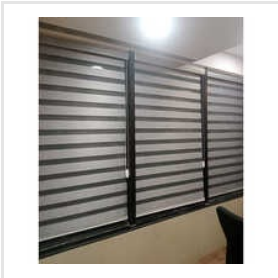

Our Products

Zebra Office Blind