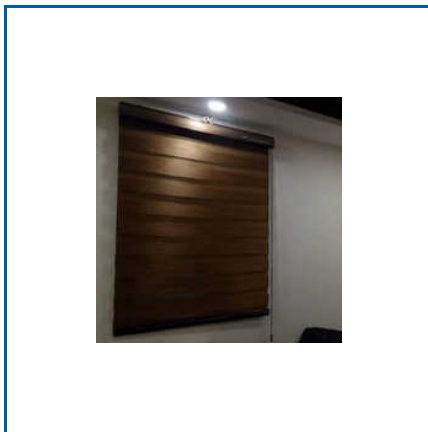

Zebra Blind

Delivering Solutions, Creating Value

Bamboo Blind, Bamboo Chick Blind, Brown PVC Vertical Blind, Brown Zebra Blind, Colorful Venetian Blind, Design Roller Blinds With Palmet, Designer PVC Film, Designer Printed Window Roller Blind, Designer Roller Blind With Palmet, Digital Printed Office Zebra Blind, Dual Shades Designer Zebra Blind, Flower Printed Zebra Blind, Indoor Window Curtain, Industrial PVC Window Blind, Laminate Wooden Flooring, etc.

DUAL SHADES DESIGNER ZEBRA BLIND

BROWN ZEBRA BLIND

PRINTED WHITE ZEBRA BLIND

About Us

Solex Interior is a reliable manufacturer and supplier of Printed White Zebra Blind, Flower Printed Zebra Blind, Office Zebra Blind, Colorful Venetian Blind, Office Vertical Blind, and more. Our team is highly professional, and it keeps itself updated on the latest manufacturing techniques and designs. Additionally, we maintain a specific quality control unit that evaluates our products against well-defined parameters like design, quality, and finish. All the units are well-equipped with tools, machinery, and technology to produce products of superior quality.