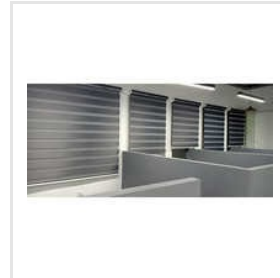

Key Facts

No of Staff	10
Year of Establishment	2010
No of Production Lines	1
OEM Service Provided	No

Our Products

Zebra Office Blind

Flower Printed Zebra Blind

Digital Printed Office Zebra Blind

Office Zebra Blind