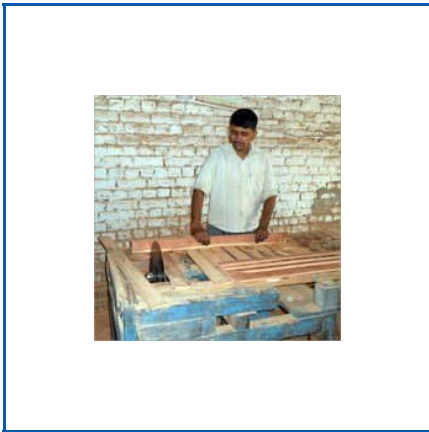

4 WAY PALLET

TWO WAY WOODEN PALLET

**INDUSTRIAL WOODEN
PALLET**

About Us

Asia Timber Industry is a reputed company, supporting in durable packaging and safe transits of a large number of goods such as electronic items, glass made goods, fruits & vegetables, plastic products etc. As a pioneering manufacturer, supplier, trader and exporter, the firm is offering world class Wooden Pallet, Two Way Pallet, Four Way Pallet, Plywood Pallet and Transportable Pallet. Along with these, we offer Export Pallet, Storage Pallet, Wooden Crate, Rice Crate and Paddy Crate. These Wooden Pallet are made up of high quality wood, nails, adhesive and many other raw material in tandem with the ISPM 15 standards. Our pallets & crate can be purchased by clients in different sizes, shapes, thicknesses, type of wood and specifications as per the requirements. Customers throughout the world widely praise & demand our Wooden Pallet & crate for their weight bearing capacity, resistance against termite, dimensional accuracy and reusable nature.