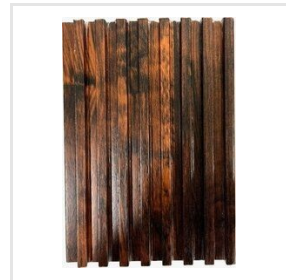

Our Products

Hot Stamping PVC Wall Panel

Laminated 10 Groove PVC Fluted Wall Panel

Texture Pvc Wall Panel

Ceiling Panels

Pvc Texture Wall Panel

Printed Wall Panel

WPC Louvers Panel 8 Groove

WPC Wall Panel 8G

WPC Decorative Wall Panel

Flower Pvc Wall Panel

Laminated Pvc Panel

UV Sheet Marble Sheet

Wpc Wall Panel For Commercial

WPC Decorative Wall Panel Black

WPC Decorative Louvers Panel Black