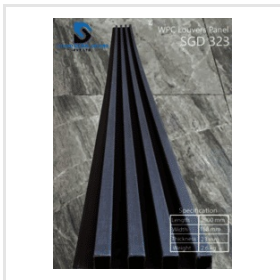

Our Products

Hot Stamping PVC Wall Panel

Laminated 10 Groove PVC Fluted Wall Panel

Texture Pvc Wall Panel

Ceiling Panels

Pvc Texture Wall Panel

Printed Wall Panel

WPC Louvers Panel 8 Groove

WPC Wall Panel 8G

WPC Decorative Wall Panel

Flower Pvc Wall Panel

Laminated Pvc Panel

UV Sheet Marble Sheet

Wpc Wall Panel For Commercial

WPC Decorative Wall Panel Black

WPC Decorative Louvers Panel Black