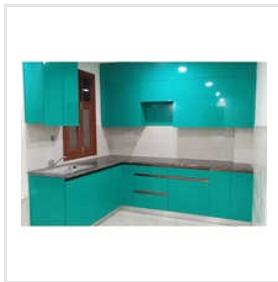

**L Shape Interior
Kitchen**