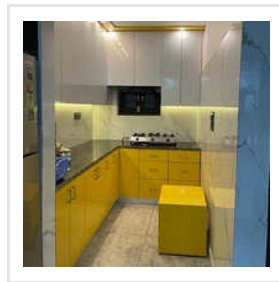

**Modular Modern
Kitchen**