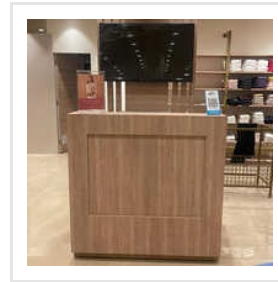

Key Facts

No of Staff	14
Year of Establishment	2019
OEM Service Provided	No

Our Products

**U Shape Interior
Kitchen**

Designer Wardrobe

**Showroom Changing
Interior Service**

**Showroom Billing
Interior Service**