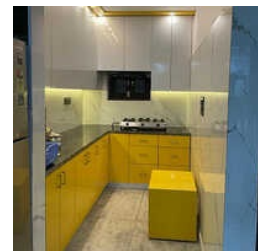

U SHAPE INTERIOR KITCHEN

L SHAPE INTERIOR KITCHEN

MODULAR MODERN KITCHEN

About Us

Creative Interiors And Security Automation is a prime manufacturer and supplier of a durable array of L Shape Interior Kitchen, U Shape Interior Kitchen, Modular TV Unit, Designer Wardrobe, Three Door Wardrobe, etc. We are also a prime service provider of maintenance service, repairing service, fall ceiling service, wiring service, interior service, etc. We understand the demands of high-quality products for kitchens for making the chores easy and swift, hence, we cater to the demands of the clients with perfection. We offer reliable and cost-effective kitchen tools in different sizes, designs and specifications for serving the needs of the patrons. We use only the finest materials and adhere to the stringent quality control measures to provide the best to the clients. From a professional chef to a home cook, we provide matchless products to everyone in customized designs to enhance the cooking as well as serving experience.

Creative Interiors And Security Automation is a key manufacturer and supplier of L Shape Interior Kitchen, U Shape Interior Kitchen, Modular TV Unit, Designer Wardrobe, Three Door Wardrobe, etc. We are also a major service provider of maintenance service, repairing service, fall ceiling service, wiring service, interior service, etc. We are located at New Delhi, Delhi, India to provide the clients with unmatched quality products. Our high-tech production machines and tools help us developing high-end products in different designs and styles. Since 2019, we have been providing valuable products to the clients in tailored-made specifications to provide the best to the clients at reasonable prices.

Key Facts

No of Staff	14
Year of Establishment	2019
OEM Service Provided	No

Our Products

**U Shape Interior
Kitchen**

Designer Wardrobe

**Showroom Changing
Interior Service**

**Showroom Billing
Interior Service**