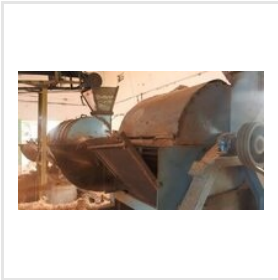

Our Products

Coconut Fiber Dryer