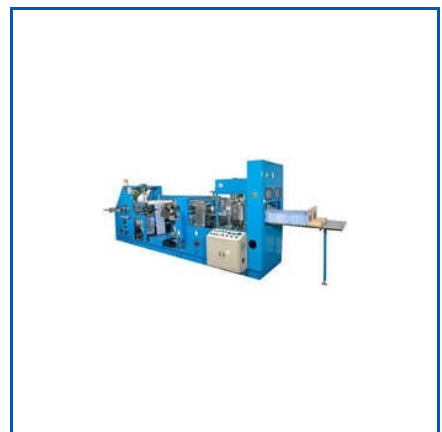

SINGLE EMBOSSING PAPER NAPKIN MAKING MACHINE

DOUBLE COLOR AUTOMATIC MAKING MACHINE