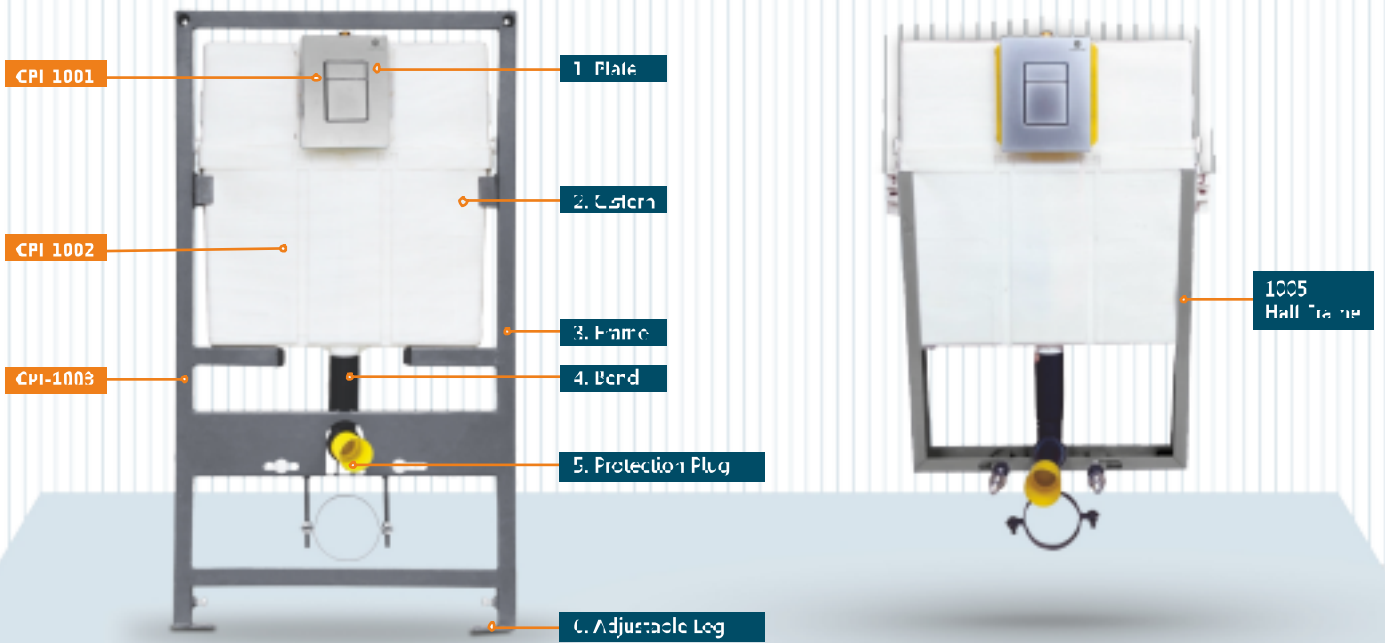

CROTON is setting new standards with its dual flush technology for concealed cisterns. Using existing croton air button technology, We have integrated this into the designed access features of **CROTON** wall plates.

CROTON[®]
POLYMER INDUSTRY LTD

CROTON[®]
Flushing Cisterns

Feature Of Pneumatic Concealed Cistern

CPI 1002

- 80mm extra slim cistern fits easily even in partition walls.
- Fiber glass mesh net for proper holding in installation
- Tank water capacity 10 ltr.
- Water supply from top.
- Water level adjustment with a special lever
- For way direction adjustable flush pipe.
- Better flushing performance due to 51mm inner dia outlet pipe.
- Water filling in tank time 3 min.
- 10 ltr. Water release time 3.75 seconds.
- Water saving dual flush.

CPI 1001

- Dual Flush Technology
- Vertical and Horizontal Installation
- 155x196mm
- Chrome Made of ABS
- Croton Chrome Finish or Satin Nickel
- WC Set for Noise Protection

FULL FRAME

HALF FRAME

Concealed Cistern Frame

Tank 3D View

Use of Tools Installation in Cistern Flushing Tank

- | | |
|---------------------------|----------------------------|
| 1. Plate | 8. Bol. Cock |
| 2. Plate Supporting Frame | 9. Syphon |
| 3. Connection Hole Cap | 10. Depress Clamp |
| 4. Tank Lock | 11. Syphon Basket |
| 5. Clip Brackets | 12. Cistern |
| 6. Syphon Lock | 13. Cistern Top Cap |
| 7. Ball Cock Stand | 14. Maintain Protect Frame |
| | 15. Angle Valve |