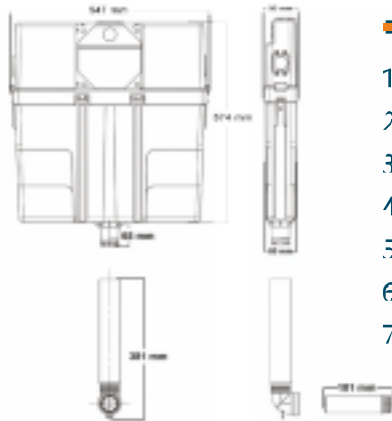

Tank 3D View

Use of Tools Installation in Cistern Flushing Tank

1. Plate	8. Bol. Cock
2. Plate Supporting Frame	9. Syphon
3. Connection Hole Cap	10. Depress Clamp
4. Tank Lock	11. Syphon Basket
5. Clip Brackets	12. Cistern
6. Syphon Lock	13. Cistern Top Cap
7. Ball Cock Stand	14. Maintain Protect Frame
	15. Angle Valve