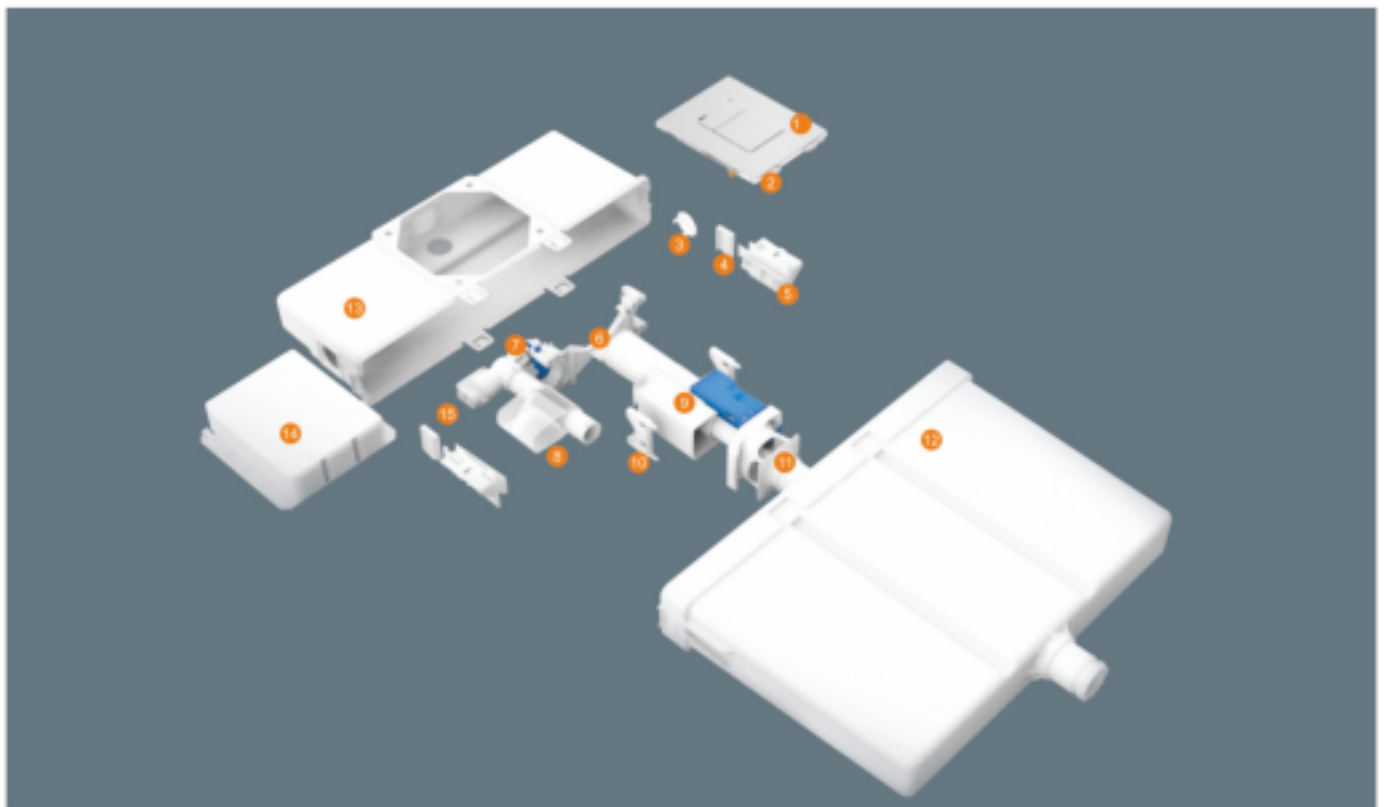

CROTON is setting new standards with its dual flush technology for concealed cisterns. Using existing croton air button technology, We have integrated this into the designed access features of **CROTON** wall plates.

CROTON[®]
POLYMER INDUSTRY LTD

CROTON[®]
Flushing Cisterns

Feature Of Pneumatic Concealed Cistern

CPI 1002

- 80mm extra slim cistern fits easily even in partition walls.
- Fiber glass mesh net for proper holding in installation
- Tank water capacity 10 ltr.
- Water supply from top.
- Water level adjustment with a special lever
- For way direction adjustable flush pipe.
- Better flushing performance due to 51mm inner dia outlet pipe.
- Water filling in tank time 3 min.
- 10 ltr. Water release time 3.75 seconds.
- Water saving dual flush.

CPI 1001

- Dual Flush Technology
- Vertical and Horizontal Installation
- 155x196mm
- Chrome Made of ABS
- Croton Chrome Finish or Satin Nickel
- WC Set for Noise Protection

FULL FRAME

HALF FRAME

Concealed Cistern Frame

Quick And Easy To **Installation Process**

Accessories

Button Option

Outlet Bend Pipe

High Quality Copper Angle Valve

Flush Inlet / Outlet Valve

Wall Filing Rack Box

Leg Adjustable