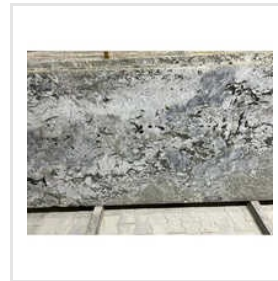

**COPPER SILK POLISHED GRANITE
SLAB**

**NOSRA GREEN POLISHED GRANITE
SLAB**

CHIDA WHITE GRANITE SLAB

About Us

Globally known for revolutionizing the industry and building trust, we, Natraj Stonex Private Limited, are listed among the top manufacturers, suppliers, and exporters. We are engaged in designing and developing a comprehensive range of top-notch Banswara Polished Finish White Marble Slabs, Paving Granite Cobble Stones, Pink Paradise Granite Slabs, Natural Stone Tiles, Brown Fantasy Marble Slab And Blocks, and other products with the support of our highly competent and experienced professionals.

Cera Grey Granite Slab

Koliwada White Polished Granite Slab

Paradiso Classico Granite Slab

Green Pink Natural Stone Onyx Granite

Berry Brown Granite Slab

Chiku Pearl Granite Slab

River White Granite Slab

Snow White Polished Granite Slab

Malwara Gold Granite Slab

Alaska Polished Mix Design Granite Slab

Lakshmi Brown Granite Slab

Viscon White Granite Slab

Copabanana Marble Granite Slab

Kingfisher Blue Granite Slab

ADDRESS

**Khasra No. 283/10, Village Kali
Dungri, Ajmer, Rajasthan, India
(305801).**