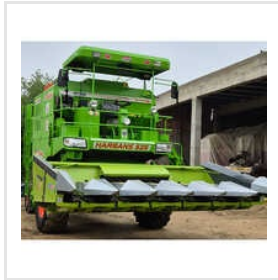

Heavy Duty Combine Harvester