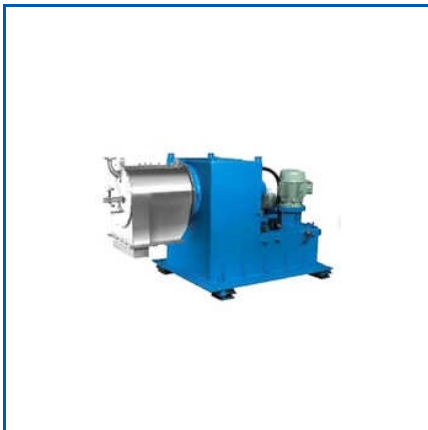

Exporter, Manufacturer, Supplier Centrifuge Machine

Your Partner In All Right Choices

20 Inch Industrial Centrifuge Machine, 200Ltr Stainless Steel Liquid Mixing Tank, 200kg Four Point Bottom Discharge Centrifuge Machine, 4 Point Manual Top Discharge Centrifuge Machine, 420 V Automatic Pusher Centrifuge, 48 Inch Industrial Centrifuge Machine, 50 Kg Manual Top Discharge Centrifuge, etc.

**HYDRAULIC PUSHER CENTRIFUGE
MACHINE**

**THREE POINT BAG LIFTING
CENTRIFUGE MACHINE**

**DOUBLE STAGE PUSHER
CENTRIFUGE**

About Us

Shraj Machinery is known in the market as one of the leading manufacturers, suppliers, and exporters of Bottom Discharge Centrifuge, Industrial Centrifuge Machine, Manual Top Discharge Machine, Hydraulic Filter Press, Chemical Machinery, and more. We use the best quality materials from authorized commercial merchants to make these products. Our clients really value the flawless quality of our products because of their long-lasting structure, sturdy construction, effectiveness, longevity, and steadiness.