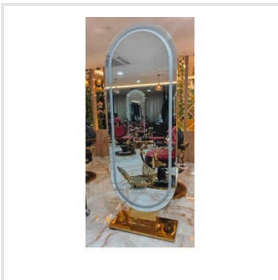

LED MIRROR

OUR SERVICE, YOUR SATISFACTION

10 Feet Acrylic Water Fountain, 10 mm Float Toughened Glass, 10x12 inches Glass Vanity Designer Mirror, 12mm Toughened Glass Door, 12x18 Inches Glass Home Designer Mirror, 12x18 Inches Glass Wash Basin Decorative Mirror, 15mm Transparent Balcony Glass Railing, 16x24 inches Glass Salon LED Mirror, 18x24 Inches Glass Hotel LED Mirror, 18x24 Inches Natural Glass Bathroom Designer Mirror, etc.

21X27 INCHES GLASS BATHROOM LED MIRROR

24X24 INCHES ALUMINUM HOME LED MIRROR

12X18 INCHES GLASS WASH BASIN DECORATIVE MIRROR

About Us

Established in 2021 and based in Aligarh, Uttar Pradesh, Naeem Glass & Arts has quickly emerged as a trusted manufacturer and supplier of premium glass and mirror products. We specialize in LED Mirror, Acrylic Bubble Wall, LED Stretch Mirror Ceiling, Salon Mirror, Salon Furniture and so on, delivering innovative designs that combine functionality with aesthetic appeal. Our journey is guided by the invaluable mentorship of Mr. Naeem Khan, whose extensive years of experience in the glass and interior decor industry have equipped us with deep insights into client needs and industry trends. Under his leadership, we have been able to grow steadily while maintaining a strong commitment to quality, innovation, and customer satisfaction.

Key Facts

No of Staff	10
Year of Establishment	2021
No of Production Lines	1
OEM Service Provided	No

Our Products

18x24 Inches Glass Hotel LED Mirror

21x21 Inches Glass Bathroom LED Mirror

24x60 Inches Natural Wood Home LED Mirror

24x36 Inches Glass Salon LED Mirror Set

24x60 Inches Glossy Satin Salon LED Mirror

Looking Mirrors

30X30 Inches Aluminium

Led Mirror

72x27 Inches Steel Salon LED Mirror

Led Mirror For Salon

28x60 Inches Glass Salon LED Mirror