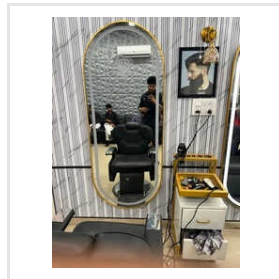

60x24 Inches Size Glass Salon LED Mirror