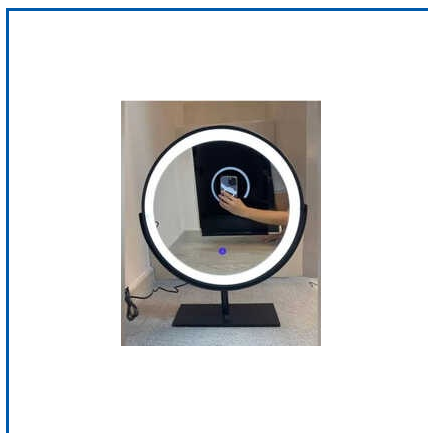

24X24 INCHES ALUMINUM HOME LED MIRROR