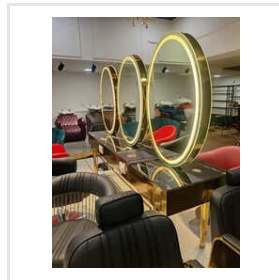

LED MIRROR

OUR SERVICE, YOUR SATISFACTION

10 Feet Acrylic Water Fountain, 10 mm Float Toughened Glass, 10x12 inches Glass Vanity Designer Mirror, 12mm Toughened Glass Door, 12x18 Inches Glass Home Designer Mirror, 12x18 Inches Glass Wash Basin Decorative Mirror, 15mm Transparent Balcony Glass Railing, 16x24 inches Glass Salon LED Mirror, 18x24 Inches Glass Hotel LED Mirror, 18x24 Inches Natural Glass Bathroom Designer Mirror, etc.

24x36 Inches Glass Salon LED Mirror Set

24x60 Inches Glossy Satin Salon LED Mirror

Looking Mirrors

30X30 Inches Aluminium

Led Mirror

72x27 Inches Steel Salon LED Mirror

Led Mirror For Salon

28x60 Inches Glass Salon LED Mirror