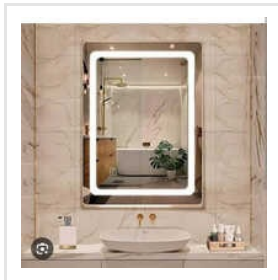

LED MIRROR

OUR SERVICE, YOUR SATISFACTION

10 Feet Acrylic Water Fountain, 10 mm Float Toughened Glass, 10x12 inches Glass Vanity Designer Mirror, 12mm Toughened Glass Door, 12x18 Inches Glass Home Designer Mirror, 12x18 Inches Glass Wash Basin Decorative Mirror, 15mm Transparent Balcony Glass Railing, 16x24 inches Glass Salon LED Mirror, 18x24 Inches Glass Hotel LED Mirror, 18x24 Inches Natural Glass Bathroom Designer Mirror, etc.

24x36 Inches Glass Salon LED Mirror Set

24x60 Inches Glossy Satin Salon LED Mirror

Looking Mirrors

30X30 Inches Aluminium

Led Mirror

72x27 Inches Steel Salon LED Mirror

Led Mirror For Salon

28x60 Inches Glass Salon LED Mirror