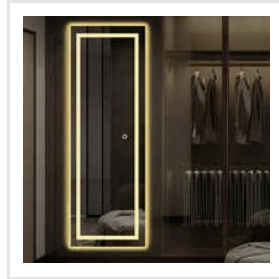

24x60 Inches Natural Wood Home LED Mirror