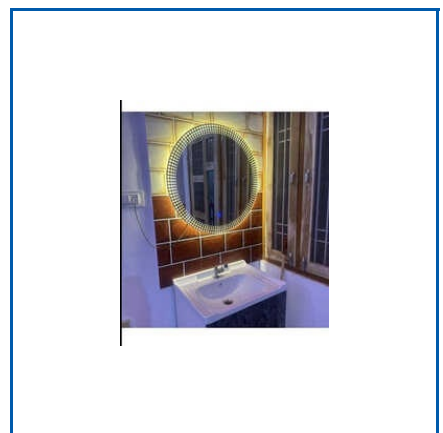

LED MIRROR

OUR SERVICE, YOUR SATISFACTION

10 Feet Acrylic Water Fountain, 10 mm Float Toughened Glass, 10x12 inches Glass Vanity Designer Mirror, 12mm Toughened Glass Door, 12x18 Inches Glass Home Designer Mirror, 12x18 Inches Glass Wash Basin Decorative Mirror, 15mm Transparent Balcony Glass Railing, 16x24 inches Glass Salon LED Mirror, 18x24 Inches Glass Hotel LED Mirror, 18x24 Inches Natural Glass Bathroom Designer Mirror, etc.

21X27 INCHES GLASS BATHROOM LED MIRROR

24X24 INCHES ALUMINUM HOME LED MIRROR

12X18 INCHES GLASS WASH BASIN DECORATIVE MIRROR

About Us

Established in 2021 and based in Aligarh, Uttar Pradesh, Naeem Glass & Arts has quickly emerged as a trusted manufacturer and supplier of premium glass and mirror products. We specialize in LED Mirror, Acrylic Bubble Wall, LED Stretch Mirror Ceiling, Salon Mirror, Salon Furniture and so on, delivering innovative designs that combine functionality with aesthetic appeal. Our journey is guided by the invaluable mentorship of Mr. Naeem Khan, whose extensive years of experience in the glass and interior decor industry have equipped us with deep insights into client needs and industry trends. Under his leadership, we have been able to grow steadily while maintaining a strong commitment to quality, innovation, and customer satisfaction.