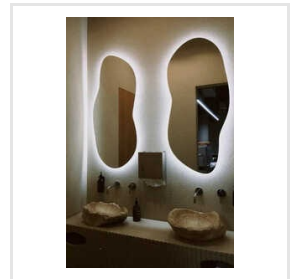

LED MIRROR

OUR SERVICE, YOUR SATISFACTION

10 Feet Acrylic Water Fountain, 10 mm Float Toughened Glass, 10x12 inches Glass Vanity Designer Mirror, 12mm Toughened Glass Door, 12x18 Inches Glass Home Designer Mirror, 12x18 Inches Glass Wash Basin Decorative Mirror, 15mm Transparent Balcony Glass Railing, 16x24 inches Glass Salon LED Mirror, 18x24 Inches Glass Hotel LED Mirror, 18x24 Inches Natural Glass Bathroom Designer Mirror, etc.

21X27 INCHES GLASS BATHROOM LED MIRROR

24X24 INCHES ALUMINUM HOME LED MIRROR

12X18 INCHES GLASS WASH BASIN DECORATIVE MIRROR

About Us

Established in 2021 and based in Aligarh, Uttar Pradesh, Naeem Glass & Arts has quickly emerged as a trusted manufacturer and supplier of premium glass and mirror products. We specialize in LED Mirror, Acrylic Bubble Wall, LED Stretch Mirror Ceiling, Salon Mirror, Salon Furniture and so on, delivering innovative designs that combine functionality with aesthetic appeal. Our journey is guided by the invaluable mentorship of Mr. Naeem Khan, whose extensive years of experience in the glass and interior decor industry have equipped us with deep insights into client needs and industry trends. Under his leadership, we have been able to grow steadily while maintaining a strong commitment to quality, innovation, and customer satisfaction.

24x36 Inches Glass Salon LED Mirror Set

24x60 Inches Glossy Satin Salon LED Mirror

Looking Mirrors

30X30 Inches Aluminium

Led Mirror

72x27 Inches Steel Salon LED Mirror

Led Mirror For Salon

28x60 Inches Glass Salon LED Mirror