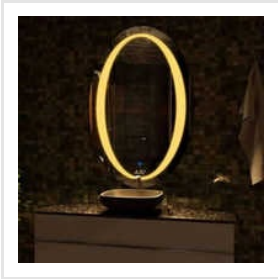

Our Products

18x24 Inches Glass Hotel LED Mirror