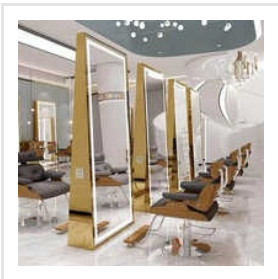

LED MIRROR

OUR SERVICE, YOUR SATISFACTION

10 Feet Acrylic Water Fountain, 10 mm Float Toughened Glass, 10x12 inches Glass Vanity Designer Mirror, 12mm Toughened Glass Door, 12x18 Inches Glass Home Designer Mirror, 12x18 Inches Glass Wash Basin Decorative Mirror, 15mm Transparent Balcony Glass Railing, 16x24 inches Glass Salon LED Mirror, 18x24 Inches Glass Hotel LED Mirror, 18x24 Inches Natural Glass Bathroom Designer Mirror, etc.

24x36 Inches Glass Salon LED Mirror Set

24x60 Inches Glossy Satin Salon LED Mirror

Looking Mirrors

30X30 Inches Aluminium

Led Mirror

72x27 Inches Steel Salon LED Mirror

Led Mirror For Salon

28x60 Inches Glass Salon LED Mirror