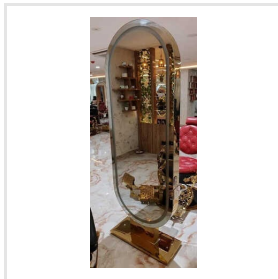

28x60 Inches Steel Salon LED Mirror