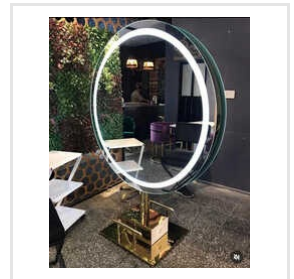

36x36 Inches Glass Professional LED Mirror