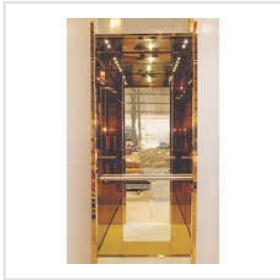

SQUARE FULL GLASS CABIN CAPSULE ELEVATOR

Delighting Customers With Authentic Products

650 KVA Diesel Genset, A01D Display, A02D Display, A03D Display, A04D Display, A05D Display, A1000 VVVF Drive, Automatic MRL Elevator, Automatic Passenger Elevator, Automatic Rescue Device, CD-02 Golden Designer With Glass Cabin, CD-03 Stainless Steel Hairline Cabin, CD-04 Golden Designer Cabin, CD-05 Golden Designer Cabin, CD-06 Stainless Steel With Glass Cabin, etc.

Center Open Passenger Elevator

Full Glass Swing Door Passenger Elevator

CD-05 Golden Designer Cabin

Hairline Finish Telescopic Passenger

Center Opening Door Passenger Elevator

Manual Imperforated Door Passenger