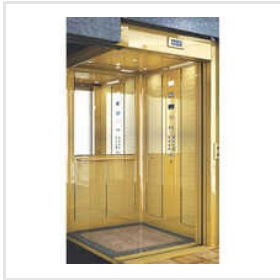

SQUARE FULL GLASS CABIN CAPSULE ELEVATOR

Delighting Customers With Authentic Products

650 KVA Diesel Genset, A01D Display, A02D Display, A03D Display, A04D Display, A05D Display, A1000 VVVF Drive, Automatic MRL Elevator, Automatic Passenger Elevator, Automatic Rescue Device, CD-02 Golden Designer With Glass Cabin, CD-03 Stainless Steel Hairline Cabin, CD-04 Golden Designer Cabin, CD-05 Golden Designer Cabin, CD-06 Stainless Steel With Glass Cabin, etc.

Key Facts

No of Staff	15
Year of Establishment	2016
OEM Service Provided	No

Our Products

CD-14 Stainless Steel Hairline With Glass

CD-02 Golden Designer With Glass Cabin

Center Opening Glass Passenger Elevator

Center Open Passenger Elevator

Full Glass Swing Door Passenger Elevator

CD-05 Golden Designer Cabin

Hairline Finish Telescopic Passenger

Center Opening Door Passenger Elevator

Manual Imperforated Door Passenger