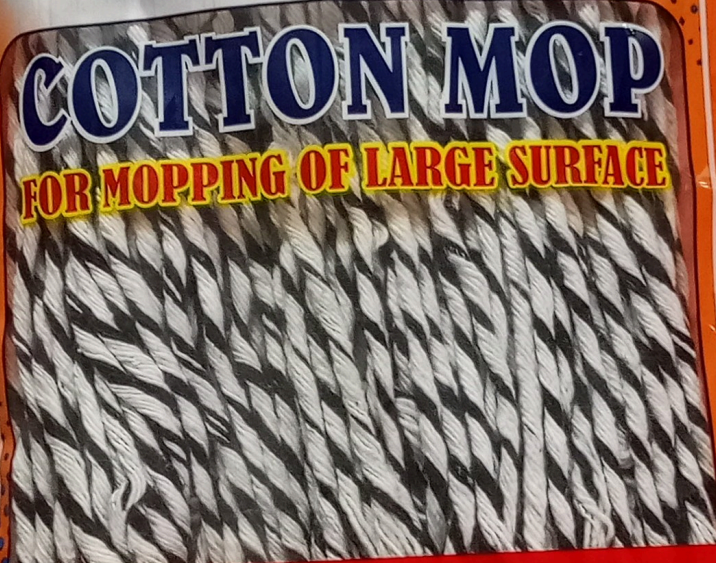

SMP

Easy 9" inch colour (s)

300gm

Price - 40rs

**SMP**

**Galaxy**

**COTTON MOP**

**FOR MOPPING OF LARGE SURFACE**