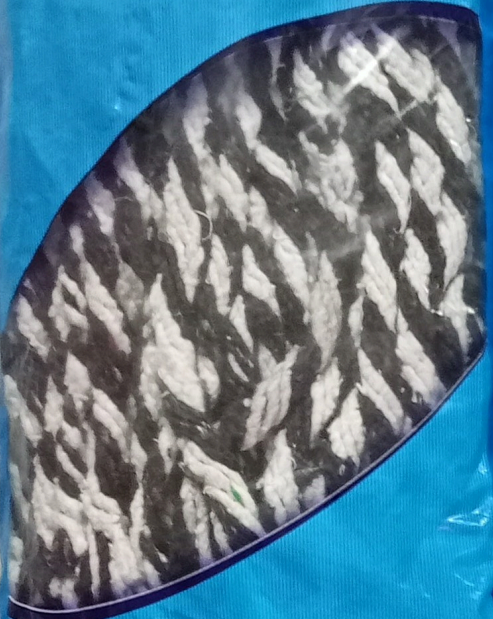

Mfd. by

India

Maximum Retail Price :  
(Inclusive of all Taxes)  
Net Weight :  
Packed Quantity : 1 Unit  
Batch No. :

A House Of Complete Cleaning Product

**SMP**  
**Kotak South cotton colour**  
**200gm**  
**Price - 25rs**

SMP  
Chakri mop refill  
300gm  
Price - 45rs

Maximum Retail Price : 199/-  
(Inclusive of all Taxes)  
Net Content : 1 Unit  
Packed on :  
Batch No. :

SMP  
Bottle mop sada  
Price - 28rs

**SMP**

**SMP**

**A House Of Complete Cleaning Product**

We Innovate Cleaning Products To Make Your Home Cleaner Than Ever Before  
Our Mops are Specially Made out of Fine Cotton Yarn for Better Absorption.  
After Mopping Rinse thoroughly, Dry the Mop & Store in a Cool Dry Place.  
Our Mops are Specially Designed for Longer Life  
Replace the Mop Head with Original Mop Refill only when Required