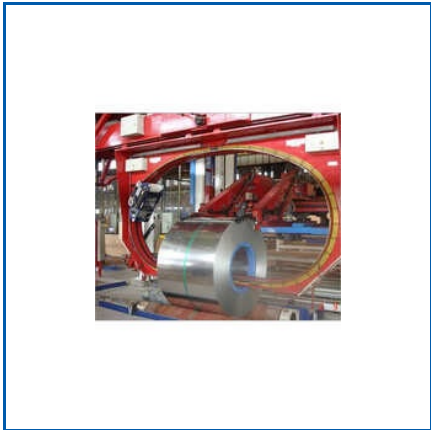

WOODEN PALLETS

HDPE Fabric with VCI Coated Paper, Industrial Automatic Strapping Machine, Industrial Coil Wrapping Machine, Industrial Packaging Automation Machine, Industrial Wooden Pallets, Industrial Wooden Runner, etc.

INDUSTRIAL COIL WRAPPING MACHINE

HDPE FABRIC WITH VCI COATED PAPER

INDUSTRIAL PACKAGING AUTOMATION MACHINE

About Us

Shende Industries Pvt. Ltd., a well-reputed company, holds a reputation for being one of the leading suppliers and traders of quality-assured industrial products. Our offered range includes items like Coil Wrapping Machine, HDPE Fabric, Packaging Automation Machine, Wooden Pallets, Wooden Runner, and more. All our products are procured from reliable manufacturers in the industry. These people are chosen after a thorough market research based on various factors such as the quality of their products, the price at which they are offered, the way they conduct their business policies, and more. All these help us ensure that we procure only the best in the market.