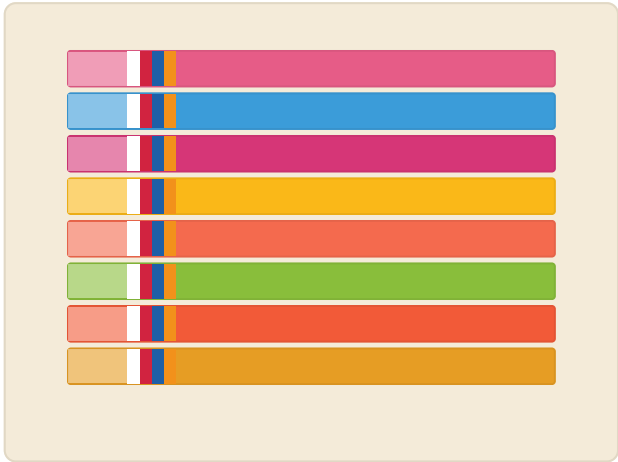

Vibrant Multi-Color Towel Collection

4-SIDE VIEW PRODUCT SPECIFICATION MATRIX

VIEW 1: FLAT FRONT PROFILE

VIEW 2: FOLD SIDE PROFILE

VIEW 3: ANGULAR SIDE ELEVATION

VIEW 4: PERSPECTIVE HIGH ANGLE

ASSORTED PACK SPECIFICATIONS

Assortment Scale

8-Tier Color Palette Grid Stack

Featured Colors

● Pink, ● Sky Blue, ● Magenta, ● Bright Yellow, ● Coral, ● Lime Green, ● Mandarin, ● Mustard

Design Elements

Signature Multi-stripe Woven Flat Border Accent (White/Red/Blue/Orange)

Material & Quality

High-absorbency Luxury Cotton Terry Fabric