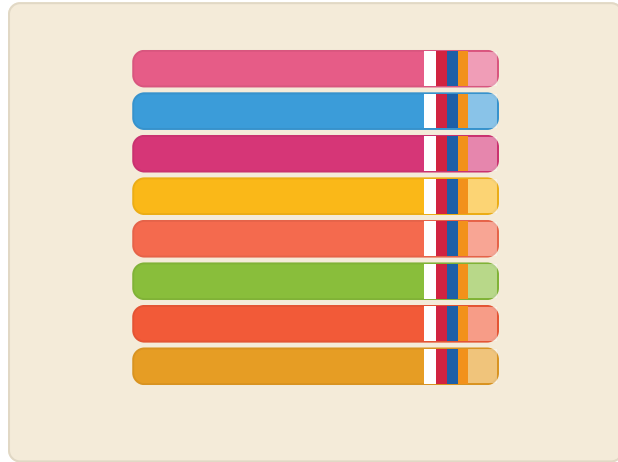

Vibrant Multi-Color Towel Collection

4-SIDE VIEW PRODUCT SPECIFICATION MATRIX

VIEW 1: FLAT FRONT PROFILE

VIEW 2: FOLD SIDE PROFILE

VIEW 3: ANGULAR SIDE ELEVATION

VIEW 4: PERSPECTIVE HIGH ANGLE

ASSORTED PACK SPECIFICATIONS

Assortment Scale

8-Tier Color Palette Grid Stack

Featured Colors

● Pink, ● Sky Blue, ● Magenta, ● Bright Yellow, ● Coral, ● Lime Green, ● Mandarin, ● Mustard

Design Elements

Signature Multi-stripe Woven Flat Border Accent (White/Red/Blue/Orange)

Material & Quality

High-absorbency Luxury Cotton Terry Fabric