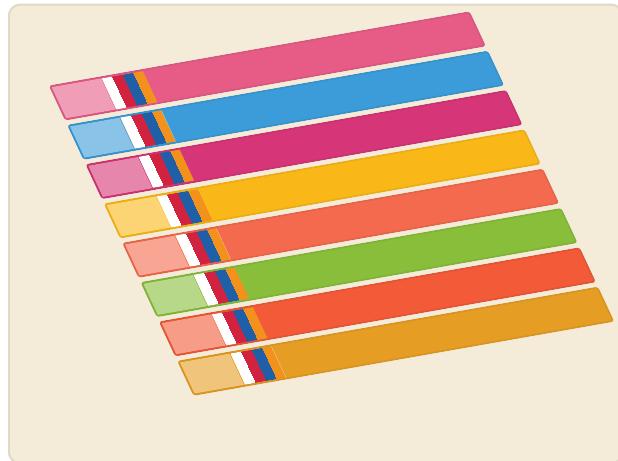

Vibrant Multi-Color Towel Collection

4-SIDE VIEW PRODUCT SPECIFICATION MATRIX

VIEW 1: FLAT FRONT PROFILE

VIEW 2: FOLD SIDE PROFILE

VIEW 3: ANGULAR SIDE ELEVATION

VIEW 4: PERSPECTIVE HIGH ANGLE

ASSORTED PACK SPECIFICATIONS

Assortment Scale

8-Tier Color Palette Grid Stack

Featured Colors

● Pink, ● Sky Blue, ● Magenta, ● Bright Yellow, ● Coral, ● Lime Green, ● Mandarin, ● Mustard

Design Elements

Signature Multi-stripe Woven Flat Border Accent (White/Red/Blue/Orange)

Material & Quality

High-absorbency Luxury Cotton Terry Fabric