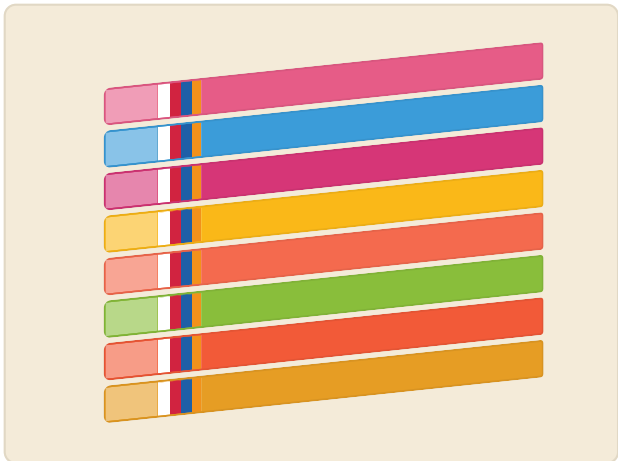

Vibrant Multi-Color Towel Collection

4-SIDE VIEW PRODUCT SPECIFICATION MATRIX

VIEW 1: FLAT FRONT PROFILE

VIEW 2: FOLD SIDE PROFILE

VIEW 3: ANGULAR SIDE ELEVATION

VIEW 4: PERSPECTIVE HIGH ANGLE

ASSORTED PACK SPECIFICATIONS

Assortment Scale

8-Tier Color Palette Grid Stack

Featured Colors

● Pink, ● Sky Blue, ● Magenta, ● Bright Yellow, ● Coral, ● Lime Green, ● Mandarin, ● Mustard

Design Elements

Signature Multi-stripe Woven Flat Border Accent (White/Red/Blue/Orange)

Material & Quality

High-absorbency Luxury Cotton Terry Fabric