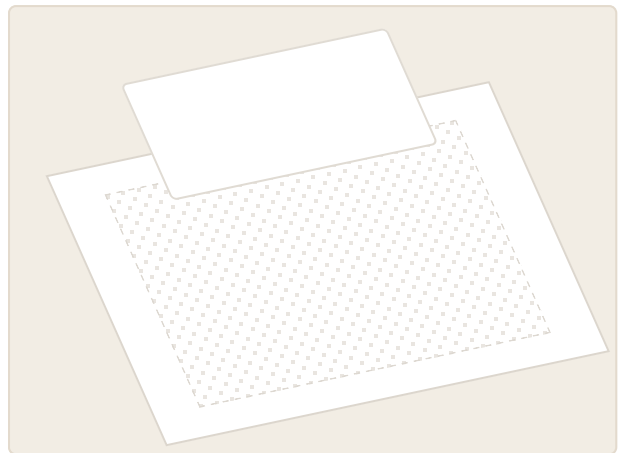

Luxury Spa Bathmat Ensemble

4-ANGLE PRODUCT PRESENTATION & SPEC SHEET

ANGLE 1: ORTHOGRAPHIC PLAN VIEW

ANGLE 2: LOW-ANGLE FRONT PROFILE

ANGLE 3: LOW-ANGLE REAR PROFILE

ANGLE 4: PERSPECTIVE OVERVIEW

TECHNICAL SPECIFICATIONS

Product Set	Premium Spa Bathmat with Companion Folded Hand Towel
Texture Motif	Raised Waffle-Weave Block Pattern Center with Smooth Linear Border Frame
Towel Accent	Classic Chevron/Diagonal Textured Border Inset
Colorway	Optic Pure White (Hotel & Spa Grade)
Material Composition	100% Ring-Spun Heavyweight Cotton Terry