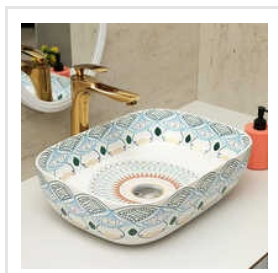

114 Moraacan Designer Table Top Vessel Sink

113 Moraacan Designer Table Top Vessel Sink

109 Moraacan Designer Table Top Vessel Sink

4025 Toro Designer Table Top Vessel Sink

4006 Toro Designer Counter Top Basin

4003 Toro Designer Table Top Vessel Sink

4014 Toro Designer Over Counter Wash

101 Moraacan Designer Table Top Vessel Sink

108 Moraacan Designer Table Top Vessel Sink

115 Moraacan Designer Table Top Vessel Sink