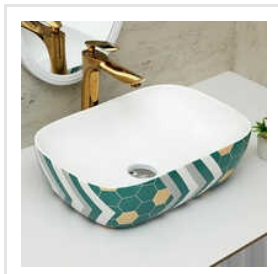

Our Products

112 Moraacan Designer Table Top Vessel Sink

110 Moraacan Designer Table Top Vessel Sink

4019 Toro Designer Table Top Vessel Sink

4020 Toro Designer Table Top Vessel Sink

116 Moraacan Designer Table Top Vessel Sink

114 Moraacan Designer Table Top Vessel Sink

113 Moraacan Designer Table Top Vessel Sink

109 Moraacan Designer Table Top Vessel Sink

4025 Toro Designer Table Top Vessel Sink

4006 Toro Designer Counter Top Basin