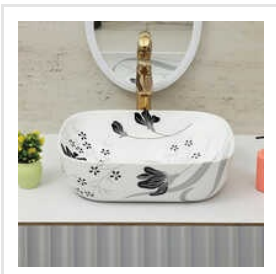

4025 Toro Designer Table Top Vessel Sink