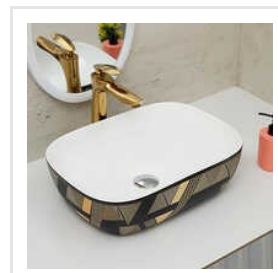

114 Moraacan Designer Table Top Vessel Sink

113 Moraacan Designer Table Top Vessel Sink

109 Moraacan Designer Table Top Vessel Sink

4025 Toro Designer Table Top Vessel Sink

4006 Toro Designer Counter Top Basin

4003 Toro Designer Table Top Vessel Sink

4014 Toro Designer Over Counter Wash

101 Moraacan Designer Table Top Vessel Sink

108 Moraacan Designer Table Top Vessel Sink

115 Moraacan Designer Table Top Vessel Sink