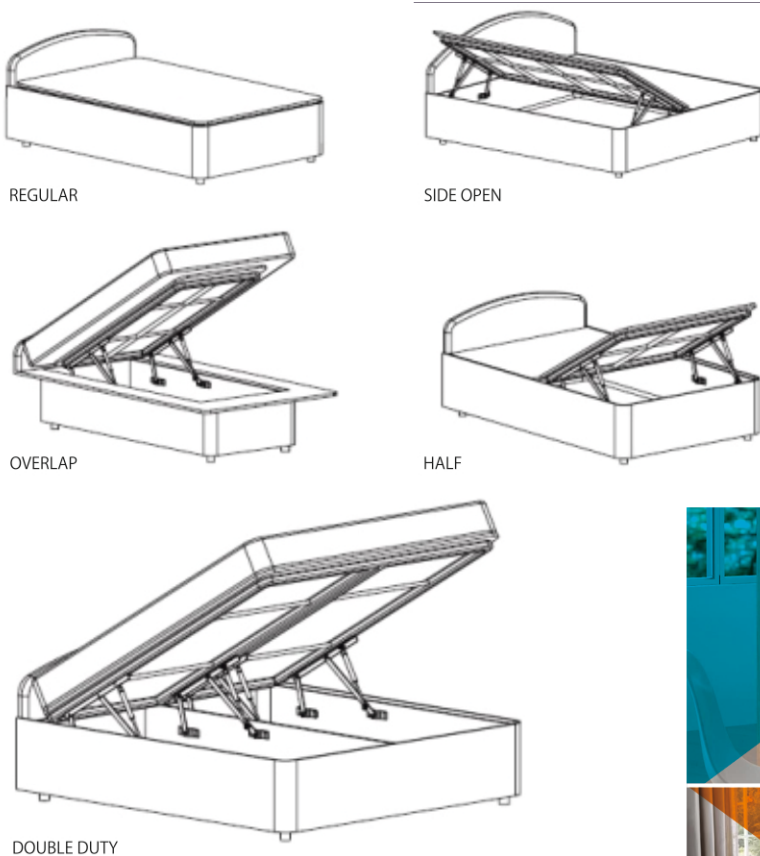

Rate
2200/-

INSTALLATION INSTRUCTIONS

Installation Instructions

Step 1 :

- Open both wall brackets until it locks its position
- Place it on wall at the desired height (recommended height is 30 inches for adult and lesser for kids)
- If possible, level it using "water level"
- Marks the screw holes using pencil.
- Remove the table and drill holes and insert wall plugs (provided along with screws)
- Screw the wall brackets to the wall as shown in figure 1
- Wall must be solid wood, brick work or concrete only.

Step 2 :

- It can be folded while not in use
- Pull the slider on both brackets as shown in figure 2 to fold the table.
- The table will look like as below as open condition.

Different types of Applications (Options)