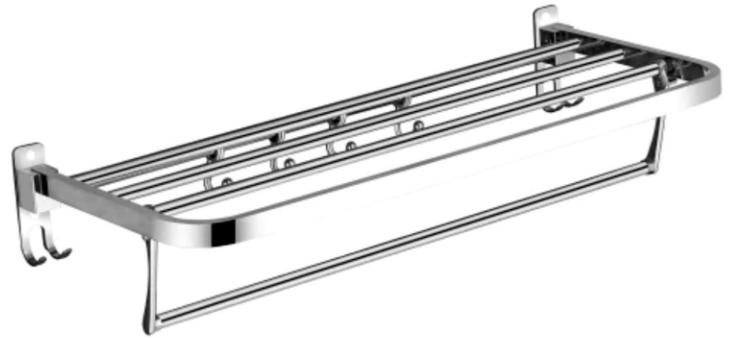

WALL MOUNTED BED FITTING BRACKET

Available Color

: NOTE :

- Designed to save space of a bed.
- Bed gets concealed in wall unit when not in use.
- Optional legs can be folded after the bed is closed.
- Gas springs provided as a counter weight.

CYCLINDRICAL DOOR LOCK

Available Color

: NOTE :

- Unique Feather Touch Press Button operation.
- The lock and push key system in door knobs adds to its overall security. As they offer the best security, they are perfect for home, offices, bedrooms, and inside porch doors.

BATHROOM ACCESSORIES
TOWEL RACK

Available Color

5IN1 MULTIPURPOSE BATHROOM
SHELF RACK

Available Color

PRICE LIST
2025

FOLDING TABLE BRACKET

Size	1mm price	Set Box	Set GM
12"	280	25	1350
16"	400	20	1750
18"	480	18	2000
20"	540	16	2250
24"	630	12	2700