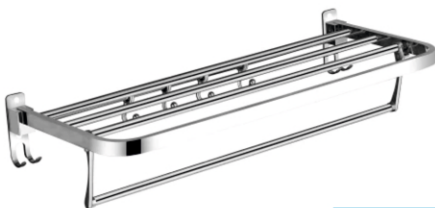

BATHROOM ACCESSORIES
TOWEL RACK

Available Color

5IN1 MULTIPURPOSE BATHROOM
SHELF RACK

Available Color

PRICE LIST
2025

FOLDING TABLE BRACKET

Size	1mm price	Set Box	Set GM
12"	280	25	1350
16"	400	20	1750
18"	480	18	2000
20"	540	16	2250
24"	630	12	2700

DINING TABLE BRACKET

Size	Rate	Weight
2 Feet	1300/-	3.350
2.5 Feet	1550/-	3.950
3 Feet	1750/-	4.750
3.5 Feet	1950/-	6.030
4 Feet	2070/-	6.400
5 Feet	2600/-	8.00

HYDRAULIC BED FITTING BRACKET

Size	Rate	Weight
5mm, 3 Feet	1070/-	10700
5mm, 4 Feet	1185/-	TO
5mm, 5 Feet	1300/-	11kg

Size	Rate	Weight
4mm, 5 Feet	1195/-	9200
4mm, 4 Feet	1080/-	TO
4mm, 3 Feet	960/-	9500

WALL MOUNTED BED FITTING **BRACKET**

Size	Rate	Weight
17"	2499/-	5kg
17"	3199/-	6kg

SOFA CUME BED FITTING WITH **GUIDE TRACK**

Size	Rate	Weight
30"	2690/-	6kg
30"	2990/-	6.800kg

CYCLINDRICAL **DOOR LOCK**

Normal Key	Computer Key
Rate	Rate
299/-	499/-

BATHROOM ACCESSORIES **TOWEL RACK**

Size	Rate
18" 450MM	900/-

5IN1 MULTIPURPOSE BATHROOM **SHELF RACK**