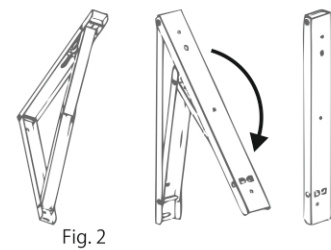

Size	Rate	Weight
30"	2690/-	6kg
30"	2990/-	6.800kg

CYCLINDRICAL **DOOR LOCK**

Normal Key	Computer Key
Rate	Rate
299/-	499/-

BATHROOM ACCESSORIES **TOWEL RACK**

Size	Rate
18" 450MM	900/-

5IN1 MULTIPURPOSE BATHROOM **SHELF RACK**

Rate
2200/-

INSTALLATION INSTRUCTIONS

Installation Instructions

Step 1 :

- Open both wall brackets until it locks its position
- Place it on wall at the desired height (recommended height is 30 inches for adult and lesser for kids)
- If possible, level it using "water level"
- Marks the screw holes using pencil.
- Remove the table and drill holes and insert wall plugs (provided along with screws)
- Screw the wall brackets to the wall as shown in figure 1
- Wall must be solid wood, brick work or concrete only.

Step 2 :

- It can be folded while not in use
- Pull the slider on both brackets as shown in figure 2 to fold the table.
- The table will look like as below as open condition.

Different types of Applications (Options)