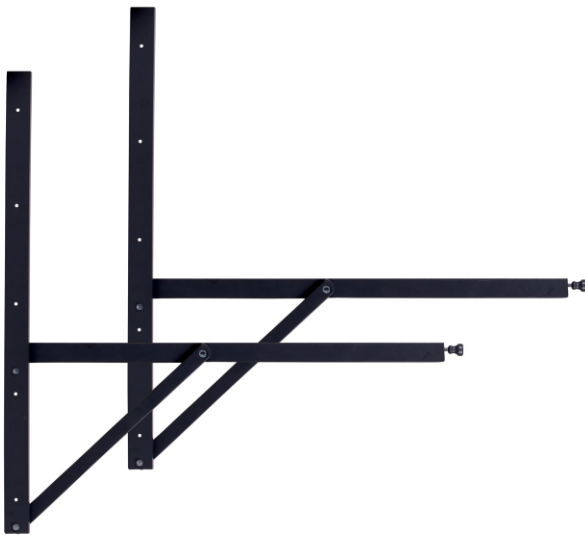

BATHROOM ACCESSORIES
TOWEL RACK

Available Color

5IN1 MULTIPURPOSE BATHROOM
SHELF RACK

Available Color

PRICE LIST
2025

FOLDING TABLE BRACKET

Size	1mm price	Set Box	Set GM
12"	280	25	1350
16"	400	20	1750
18"	480	18	2000
20"	540	16	2250
24"	630	12	2700

DINING TABLE BRACKET

Size	Rate	Weight
2 Feet	1300/-	3.350
2.5 Feet	1550/-	3.950
3 Feet	1750/-	4.750
3.5 Feet	1950/-	6.030
4 Feet	2070/-	6.400
5 Feet	2600/-	8.00

HYDRAULIC BED FITTING BRACKET

Size	Rate	Weight
5mm, 3 Feet	1070/-	10700
5mm, 4 Feet	1185/-	TO
5mm, 5 Feet	1300/-	11kg