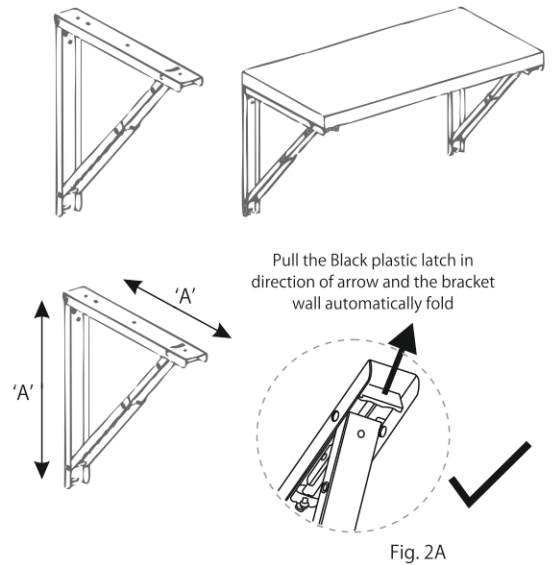

Rate
2200/-

INSTALLATION INSTRUCTIONS

Installation Instructions

Step 1 :

- Open both wall brackets until it locks its position
- Place it on wall at the desired height (recommended height is 30 inches for adult and lesser for kids)
- If possible, level it using "water level"
- Marks the screw holes using pencil.
- Remove the table and drill holes and insert wall plugs (provided along with screws)
- Screw the wall brackets to the wall as shown in figure 1
- Wall must be solid wood, brick work or concrete only.

Step 2 :

- It can be folded while not in use
- Pull the slider on both brackets as shown in figure 2 to fold the table.
- The table will look like as below as open condition.

Different types of Applications (Options)