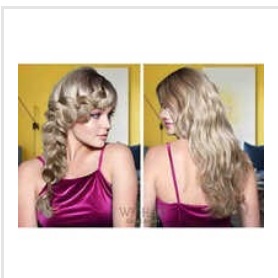

Key Facts

No of Staff	50
Year of Establishment	2023
OEM Service Provided	No

Our Products

Mens Classic Haircut

Mimic Biological Lace Front Hair

Highlights Color Hairs

6inch Ladies Hair

4inch Hair Tailored Long Bob Falls

3.5inch Lace Front Ladies Hair

9.44inch Non-Remy Indian Hair

6inch Natural Hair

Long Bob Wig Boasts Light Hair

Synthetic Style Hair

Mimics Natural Hair Growth Hair

Highlights Hairs

5.6inch Non Remy Indian Hair