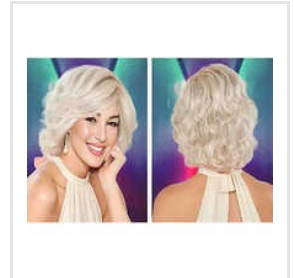

Key Facts

No of Staff	50
Year of Establishment	2023
OEM Service Provided	No

Our Products

Mens Classic Haircut

Mimic Biological Lace Front Hair

Highlights Color Hairs

6inch Ladies Hair

4inch Hair Tailored Long Bob Falls

3.5inch Lace Front Ladies Hair

9.44inch Non-Remy Indian Hair

6inch Natural Hair

Long Bob Wig Boasts Light Hair

Synthetic Style Hair

Mimics Natural Hair Growth Hair

Highlights Hairs

5.6inch Non Remy Indian Hair