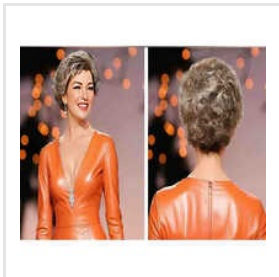

Key Facts

No of Staff	50
Year of Establishment	2023
OEM Service Provided	No

Our Products

Mens Classic Haircut

Mimic Biological Lace Front Hair

Highlights Color Hairs

6inch Ladies Hair

4inch Hair Tailored Long Bob Falls

3.5inch Lace Front Ladies Hair

9.44inch Non-Remy Indian Hair

6inch Natural Hair

Long Bob Wig Boasts Light Hair

Synthetic Style Hair

Mimics Natural Hair Growth Hair

Highlights Hairs

5.6inch Non Remy Indian Hair