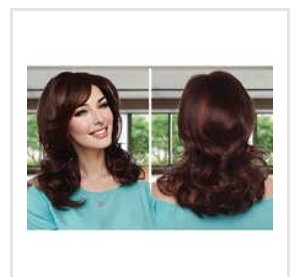

7inch Swooping Bangs And Loose Layers Hair