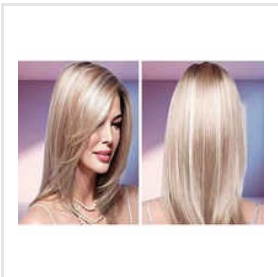

Key Facts

No of Staff	50
Year of Establishment	2023
OEM Service Provided	No

Our Products

Mens Classic Haircut

Mimic Biological Lace Front Hair

Highlights Color Hairs

6inch Ladies Hair

4inch Hair Tailored Long Bob Falls

3.5inch Lace Front Ladies Hair

9.44inch Non-Remy Indian Hair

6inch Natural Hair

Long Bob Wig Boasts Light Hair

Synthetic Style Hair

Mimics Natural Hair Growth Hair

Highlights Hairs

5.6inch Non Remy Indian Hair