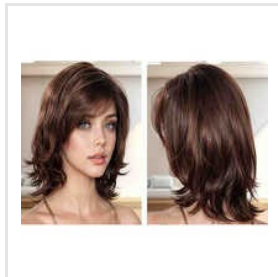

Key Facts

No of Staff	50
Year of Establishment	2023
OEM Service Provided	No

Our Products

Mens Classic Haircut

Mimic Biological Lace Front Hair

Highlights Color Hairs

6inch Ladies Hair

4inch Hair Tailored Long Bob Falls

3.5inch Lace Front Ladies Hair

9.44inch Non-Remy Indian Hair

6inch Natural Hair

Long Bob Wig Boasts Light Hair

Synthetic Style Hair

Mimics Natural Hair Growth Hair

Highlights Hairs

5.6inch Non Remy Indian Hair