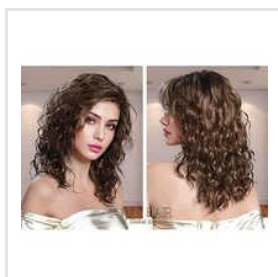

7inch Light Blonde Hair