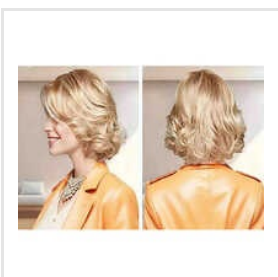

3.5inch Lace Front Ladies Hair

9.44inch Non-Remy Indian Hair

6inch Natural Hair

Long Bob Wig Boasts Light Hair

Synthetic Style Hair

Mimics Natural Hair Growth Hair

Highlights Hairs

5.6inch Non Remy Indian Hair