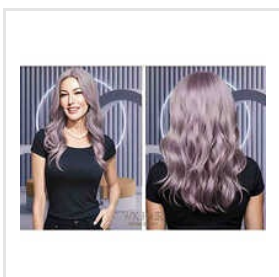

3.5inch Lace Front Ladies Hair

9.44inch Non-Remy Indian Hair

6inch Natural Hair

Long Bob Wig Boasts Light Hair

Synthetic Style Hair

Mimics Natural Hair Growth Hair

Highlights Hairs

5.6inch Non Remy Indian Hair