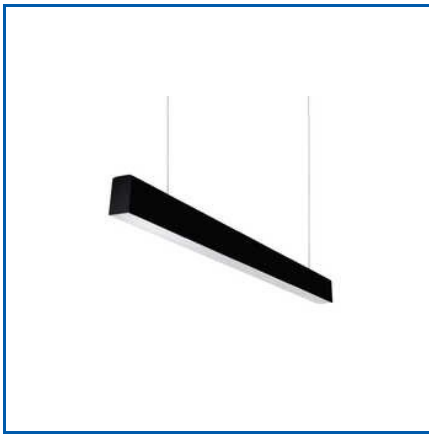

LED LIGHT

Delighting Customers with Authentic Products.

Cob Fixed Spot Light, Cob Fixed Spot Light With Multi Reflector, Deep Recessed Downlight, Deep Recessed Downlight PC Model Light, Durm Light, Flame Proof Well Glass, Flood Light, Gimbal Light, Grid Light, Industrial Batten Light, LED Light, LED Rope Light, Linear Highbay, Linear Laserblade, Movable Spot Light, etc.

SUSPENDED LINEAR LIGHT

SQUARE PANEL LIGHT

DURM LIGHT

About Us

Being a top manufacturer and supplier of lighting solutions, we at GSG Lighting Private Limited take great satisfaction in creating innovative products like Suspended Linear Light, Deep Recessed Downlight, Rope Light, Suspended Cylindrical Spot Light, etc. We provide a wide selection of alternatives to meet every type of lighting need, from the sleek to contemporary designs that are energy efficient. The assistance of innovative team and robust facilities enable us to surpass customers expectations and meet bulk orders easily. We are happy to state that no customer has ever complained about our products and their testimony reflects that we are an ideal match on all grounds.

GSG Lighting Private Limited is 2023 established company that has been offering products like Street Light Glass Model, Round Panel Light, Round Highbay UFO, Movable Spot Light, etc. Located in Gautam Buddh Nagar, Uttar Pradesh, India, we have been serving worldwide customers who are satisfied with our quality products.