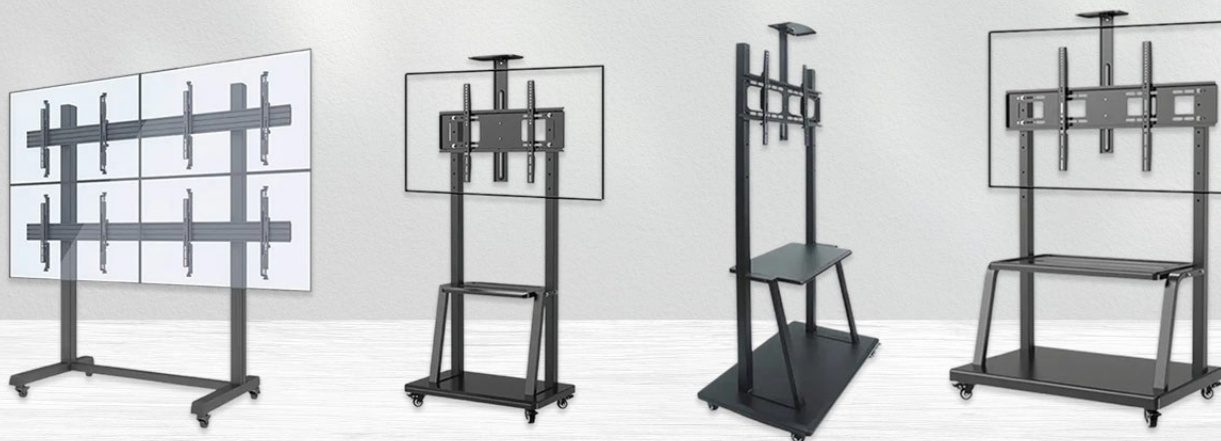

TV Trolley

Delighting Customers With Authentic Products

1800-2 600x600 MM TV Cart, 600x400 MM 2x2 Quard Video Wall Mobile TV Stand, AVA1500 600x400 MM TV Cart, AVA1600 600x400 MM TV Cart, B3 400x400 MM TV Cart, M60 600x400 MM TV Cart, NB-AVA1800-70-1P 800x500 MM TV Cart, R12 940x600 MM TV Cart, SK-10 Fixed Wall Mount, SK-12 Fixed Wall Mount, SK-15 Fixed Wall Mount, SK-26DX Fixed Wall Mount, SK-335 Moving LED Wall Mount, SK-65 Tilt Series Fixed Wall Mount, SK-75 Tilt Series Fixed Wall Mount, etc.

SK-10 FIXED WALL MOUNT

SK-X45 FIXED WALL MOUNT

SK-12 FIXED WALL MOUNT

About Us

Elegance Impex is a trusted name committed to delivering high-quality solutions for fixed wall mount, tilt series fixed wall mount, mobile stand with visiting card holder, and TV trolley. Being a manufacturer, trader, importer, and supplier, the spotlight is on firm durability married with modern aesthetics that are sure to add charm to both personal and professional spaces. Each product is fabricated to ensure smooth and stable performance that a user can operate conveniently while adding a touch of professionalism to any place. The brand philosophy focuses on creating supportive accessories that easily blend with interiors, add value to utility, and ensure easy installation processes for different set-up needs.