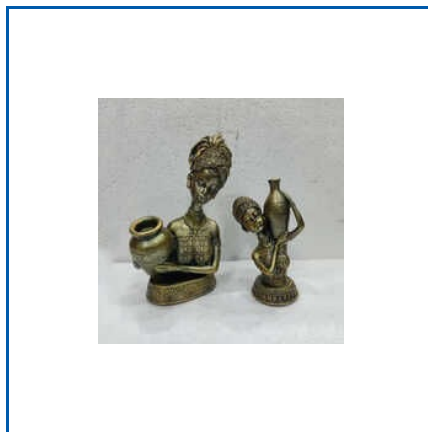

RESIN AFRICAN LADY STATUE