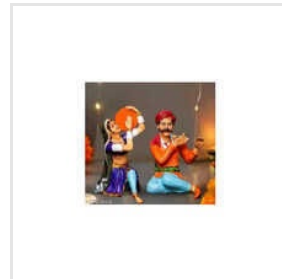

Couple Statue Decorative Showpiece

Resin Hen Showpiece

Resin Rajasthani Traditional Musical

The Earth Store Miniature Toys

Mother And Child Showpiece

Man Faces Statue Set

Horse Face Statue

Chhatrapati Shivaji Maharaj Statue