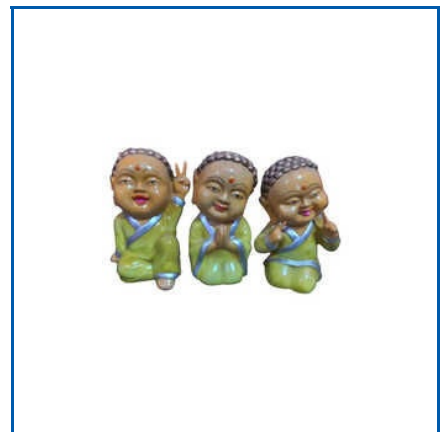

RAJASTHANI COUPLE STATUE

DELIGHTING CUSTOMERS
WITH AUTHENTIC PRODUCTS

2 Birds Sitting On Tree Branch Figurine, 7 Inch Resin Animal Lion Sculpture Statue, Adorable Ganesh Ji Matte Black In Musical Theme Statue, Amarnath Polyresin Statue, Angel Girl And Wings Boy Polyresin Statue, Angel Girl Showpiece for Home Decor, Angel girl showpiece, etc.

RESIN TIGER SHOWPIECE

RESIN AFRICAN LADY STATUE

POLYRESIN CHILDREN STATUE

About Us

At Madhu Mangal Creation, we have dedicated ourselves to redefining home decor with exquisite showpieces that celebrate both culture and creativity. We are proud to serve as a trusted manufacturer, supplier, retailer, and wholesaler of a wide range of decorative items, including Angel Girl Showpieces, Marble Lion Statues, Polyresin Rajasthani Couple Statues, Resin Valentines Day Gifts, Musical Instrument Showpieces and many more. Each piece is crafted to add a unique charm to your space, offering a blend of elegance and craftsmanship.