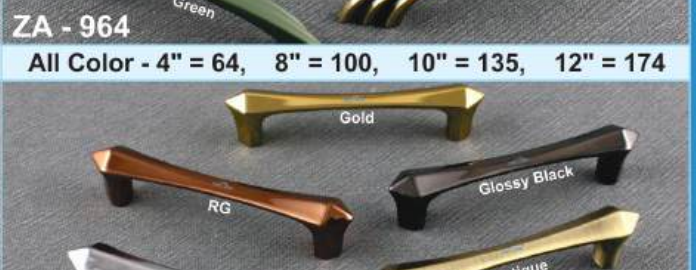

**ZA - 958**  
CP - 4" = 70, 8" = 110, 10" = 154, 12" = 207

**ZA - 959**  
All Color - 4" = 87, 8" = 144, 10" = 224, 12" = 296

**ZA - 960**  
CP - 4" = 64, 8" = 106, 10" = 160, 12" = 207

**ZA - 961**  
CP - 4" = 72, 6" = 100, 8" = 133

**ZA - 962**  
CP - 4" = 67, 8" = 112, 10" = 165, 12" = 227

**ZA - 963**  
CP - 4" = 70, 6" = 90, 8" = 112, 10" = 176, 12" = 223

**ZA - 964**  
All Color - 4" = 64, 8" = 100, 10" = 135, 12" = 174

**ZA - 965**  
CP - 4" = 75, 8" = 112, 10" = 151, 12" = 198