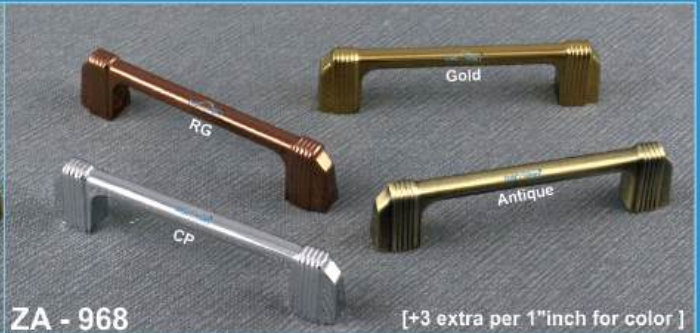

ZA - 968 [+3 extra per 1"inch for color]
CP - 4" = 73, 8" = 114, 10" = 163, 12" = 222