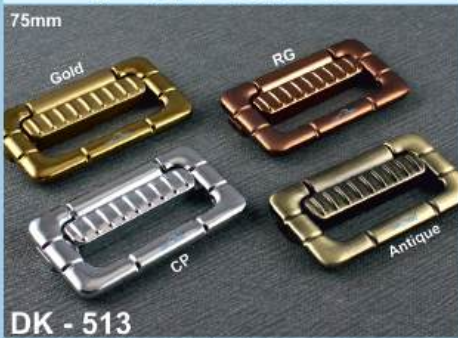

CP = 76 / Color = 91

CP = 72 / Color = 86

CP = 86 / Color = 100

CP = 76 / Color = 90

CP = 80 / Color = 94

CP = 80 / Color = 94

CP = 66 / Color = 80

ABS Conceal  
4"=84, 8"=126, 10"=158

ABS Conceal  
4"=84, 8"=126, 10"=158

8" - CP = 233, Color = 270

Color - 4"=168, 8"=254, 12"=396

[Minimum order 30.pair]  
**R - 653**  
 SL Bracket Steel (pair)  
 6"inch = 152    8"inch = 172  
 10"inch = 194    12"inch = 214