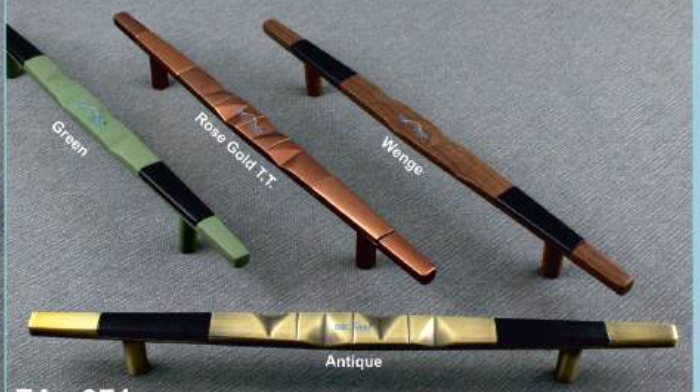

**ZA - 969**  
All Color - 4" = 80, 8" = 140, 10" = 203, 12" = 264

**ZA - 970** [+3 extra per 1"inch for color]  
CP - 4" = 66, 8" = 110, 10" = 144, 12" = 196

**Main Door Handle**

**R - 5352**  
All Color - 8" = 526