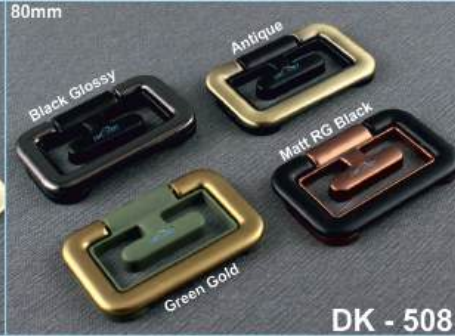

**DK - 495**  
All Color = 86

**DK - 496**  
All Color = 74

**DK - 497**  
All Color = 78

**DK - 498**  
All Color = 88

**DK - 499**  
All Color = 98

**DK - 500**  
All Color = 74

**DK - 501**  
All Color = 72

**DK - 502**  
All Color = 90

**DK - 503**  
All Color = 86

**R - 661**  
Rotating Lock - All Color = 218

CP = 92 / Color = 106

CP = 60 / Color = 76

CP = 86 / Color = 101

CP = 74 / Color = 88

CP = 99 / Color = 112