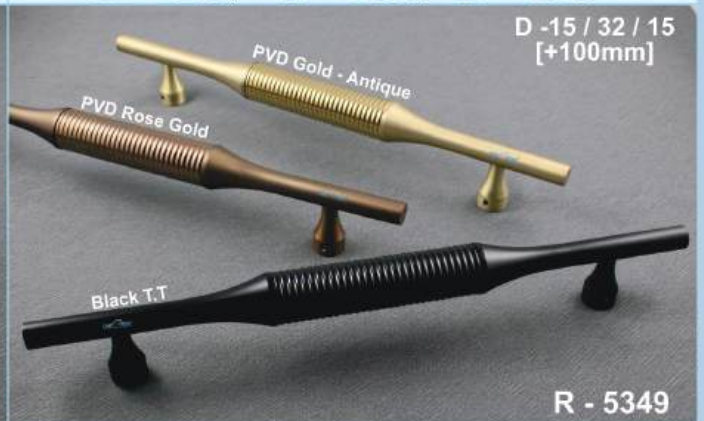

12"= 1470, 18"= 1786, 24"= 2206, 36" = 3255