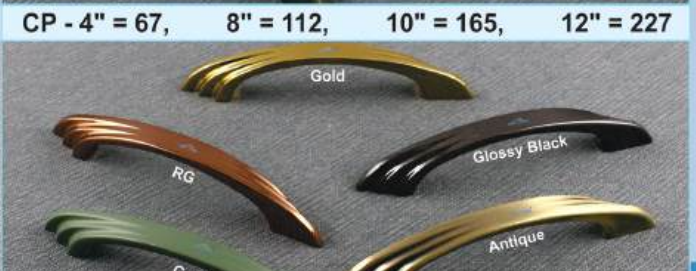

**ZA - 958**  
CP - 4" = 70, 8" = 110, 10" = 154, 12" = 207

**ZA - 959**  
All Color - 4" = 87, 8" = 144, 10" = 224, 12" = 296

**ZA - 960**  
CP - 4" = 64, 8" = 106, 10" = 160, 12" = 207

**ZA - 961**  
CP - 4" = 72, 6" = 100, 8" = 133

**ZA - 962**  
CP - 4" = 67, 8" = 112, 10" = 165, 12" = 227

**ZA - 963**  
CP - 4" = 70, 6" = 90, 8" = 112, 10" = 176, 12" = 223

**ZA - 964**  
All Color - 4" = 64, 8" = 100, 10" = 135, 12" = 174

**ZA - 965**  
CP - 4" = 75, 8" = 112, 10" = 151, 12" = 198