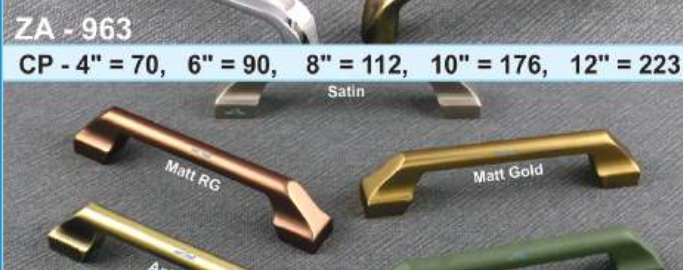

**ZA - 958**  
CP - 4" = 70, 8" = 110, 10" = 154, 12" = 207

**ZA - 959**  
All Color - 4" = 87, 8" = 144, 10" = 224, 12" = 296

**ZA - 960**  
CP - 4" = 64, 8" = 106, 10" = 160, 12" = 207

**ZA - 961**  
CP - 4" = 72, 6" = 100, 8" = 133

**ZA - 962**  
CP - 4" = 67, 8" = 112, 10" = 165, 12" = 227

**ZA - 963**  
CP - 4" = 70, 6" = 90, 8" = 112, 10" = 176, 12" = 223

**ZA - 964**  
All Color - 4" = 64, 8" = 100, 10" = 135, 12" = 174

**ZA - 965**  
CP - 4" = 75, 8" = 112, 10" = 151, 12" = 198