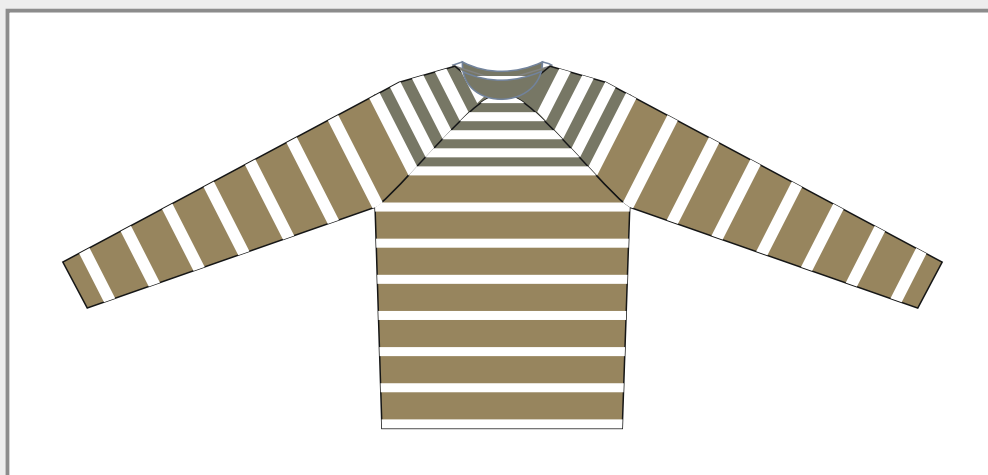

STYLE CODE : MRNF1005-O7

BLEND : 100% ACRYLIC

STYLE DESCRIPTION : ROUND NECK STRIPER F/S

MRP : 1599