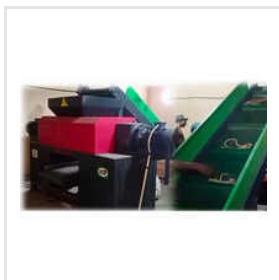

Nylon Ropes Shredder Machine