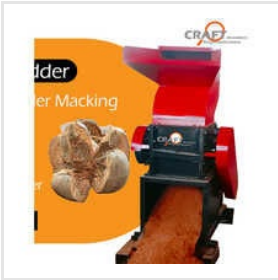

Coconut Husk Shredder

CDD 8022 30 Hp Double Shaft Shredder

10Hp Double Shaft Shredder Machine

10Hp Multipurpose Shredder Machine

5Hp Dual Shaft Shredder Machine

5 Hp Single Shaft Organic Waste

15Hp Municipal Solid Waste Shredder