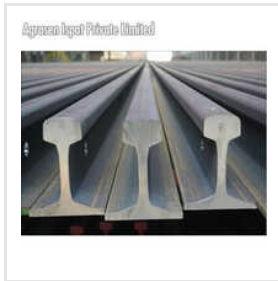

MILD STEEL C FRAME CHANNELS

MILD STEEL ISMB CHANNELS

MILD STEEL STRUCTURAL ANGLES

About Us

At Agrasen Ispat, quality is our top priority. We adhere to stringent quality control measures throughout the manufacturing process to ensure that our products meet international standards. Our product range includes Mild Steel C Frame Channels, Mild Steel L Shape Angles, Mild Steel Flat Sections, Mild Steel Round Pipes, Galvanized Iron Wire and many more. We understand that the integrity of our products directly impacts our clients' projects, which is why we are committed to delivering nothing but the best.

Mild Steel Grey Beams

Mild Steel Grey Angles

Mild Steel Flat Sections

Mild Steel Hot Rolled Plates

Mild Steel Rail Beams

Mild Steel Joist Beams

Mild Steel Construction Sections

Mild Steel TMT Bars

Mild Steel Seamless Pipes

Mild Steel Round Pipes

Mild Steel ERW Pipes

AGRASEN ISPAT PRIVATE LIMITED

ISO 9001-2008

+919009999222

ADDRESS

**505, Progressive Point Complex,
Dhamtari Road, Lalpur, Raipur,
Chhattisgarh, India (492001).**