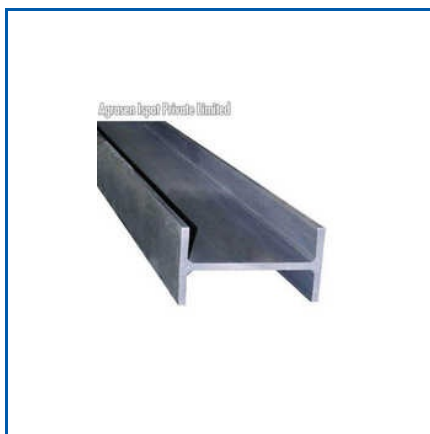

MILD STEEL PLATES

Driven by a passion to deliver the best

Cold Rolled Sheets, Galvanized Iron Hot Rolled Sheets, Galvanized Iron Wire, Hot Rolled Coils, Mild Steel C Frame Channels, Mild Steel Chequered Plates, Mild Steel Construction Sections, Mild Steel ERW Pipes, Mild Steel Flat Sections, Mild Steel Flats Bar, Mild Steel Grey Angles, Mild Steel Grey Beams, Mild Steel H Beams, Mild Steel Hot Rolled Plates, Mild Steel Hot Rolled Sheets, etc.

MILD STEEL C FRAME CHANNELS

MILD STEEL ISMB CHANNELS

MILD STEEL STRUCTURAL ANGLES

About Us

At Agrasen Ispat, quality is our top priority. We adhere to stringent quality control measures throughout the manufacturing process to ensure that our products meet international standards. Our product range includes Mild Steel C Frame Channels, Mild Steel L Shape Angles, Mild Steel Flat Sections, Mild Steel Round Pipes, Galvanized Iron Wire and many more. We understand that the integrity of our products directly impacts our clients' projects, which is why we are committed to delivering nothing but the best.