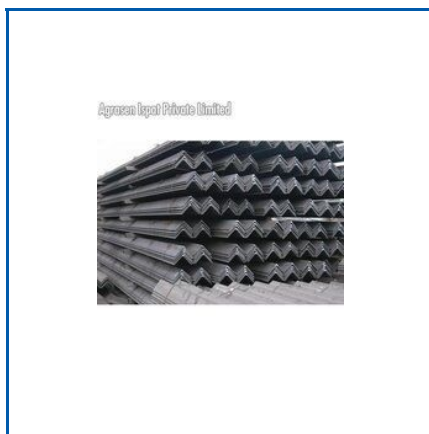

MILD STEEL PLATES

Driven by a passion to deliver the best

Cold Rolled Sheets, Galvanized Iron Hot Rolled Sheets, Galvanized Iron Wire, Hot Rolled Coils, Mild Steel C Frame Channels, Mild Steel Chequered Plates, Mild Steel Construction Sections, Mild Steel ERW Pipes, Mild Steel Flat Sections, Mild Steel Flats Bar, Mild Steel Grey Angles, Mild Steel Grey Beams, Mild Steel H Beams, Mild Steel Hot Rolled Plates, Mild Steel Hot Rolled Sheets, etc.

MILD STEEL C FRAME CHANNELS

MILD STEEL ISMB CHANNELS

MILD STEEL STRUCTURAL ANGLES

About Us

At Agrasen Ispat, quality is our top priority. We adhere to stringent quality control measures throughout the manufacturing process to ensure that our products meet international standards. Our product range includes Mild Steel C Frame Channels, Mild Steel L Shape Angles, Mild Steel Flat Sections, Mild Steel Round Pipes, Galvanized Iron Wire and many more. We understand that the integrity of our products directly impacts our clients' projects, which is why we are committed to delivering nothing but the best.