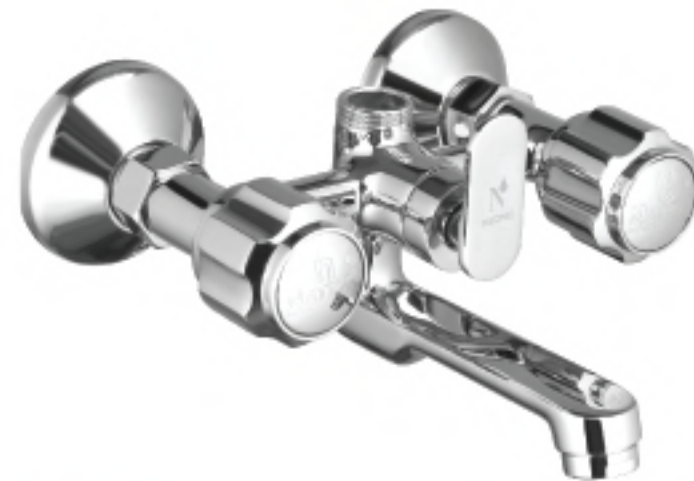

BA-2233P
Wall Mixer Without Crutch
PROJECT
₹ 3889.00