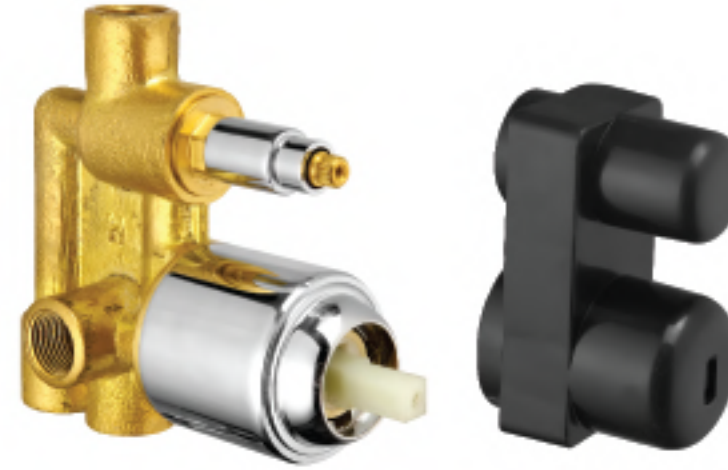

904 E. Windsor Road #102, Glendale, CA 91205
<http://www.gicert.net>

DIVERTORS & CONCEALED STOP COCK & CONTROL COCK

BRASS DIVERTOR

DIV-101
40mm Divertor Body
High Flow
₹ 3659.00

DIV-102
46mm Divertor Body
High Flow
₹ 4299.00

DIV-103
3 Inlet 46mm Divertor Body
High Flow
₹ 4099.00

DIV-104
35mm Divertor Body
PROJECT
₹ 2959.00

CDIV-105
40mm
CPVC Divertor Body
₹ 2759.00

CPVC DIVERTOR

BRASS CONCEALED STOP COCK

BCS-201
20mm Concealed Stop Cock
(15mm Side)
₹ 959.00