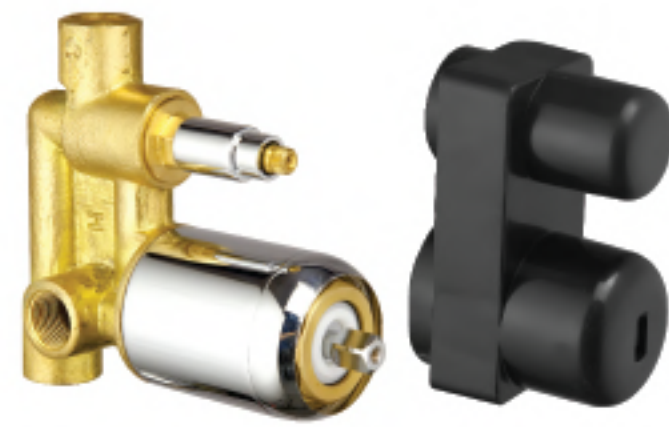

904 E. Windsor Road #102, Glendale, CA 91205
<http://www.gicert.net>

DIVERTORS & CONCEALED STOP COCK & CONTROL COCK

BRASS DIVERTOR

DIV-101
40mm Divertor Body
High Flow
₹ 3659.00

DIV-102
46mm Divertor Body
High Flow
₹ 4299.00

DIV-103
3 Inlet 46mm Divertor Body
High Flow
₹ 4099.00

DIV-104
35mm Divertor Body
PROJECT
₹ 2959.00

CDIV-105
40mm
CPVC Divertor Body
₹ 2759.00

CPVC DIVERTOR

BRASS CONCEALED STOP COCK

BCS-201
20mm Concealed Stop Cock
(15mm Side)
₹ 959.00