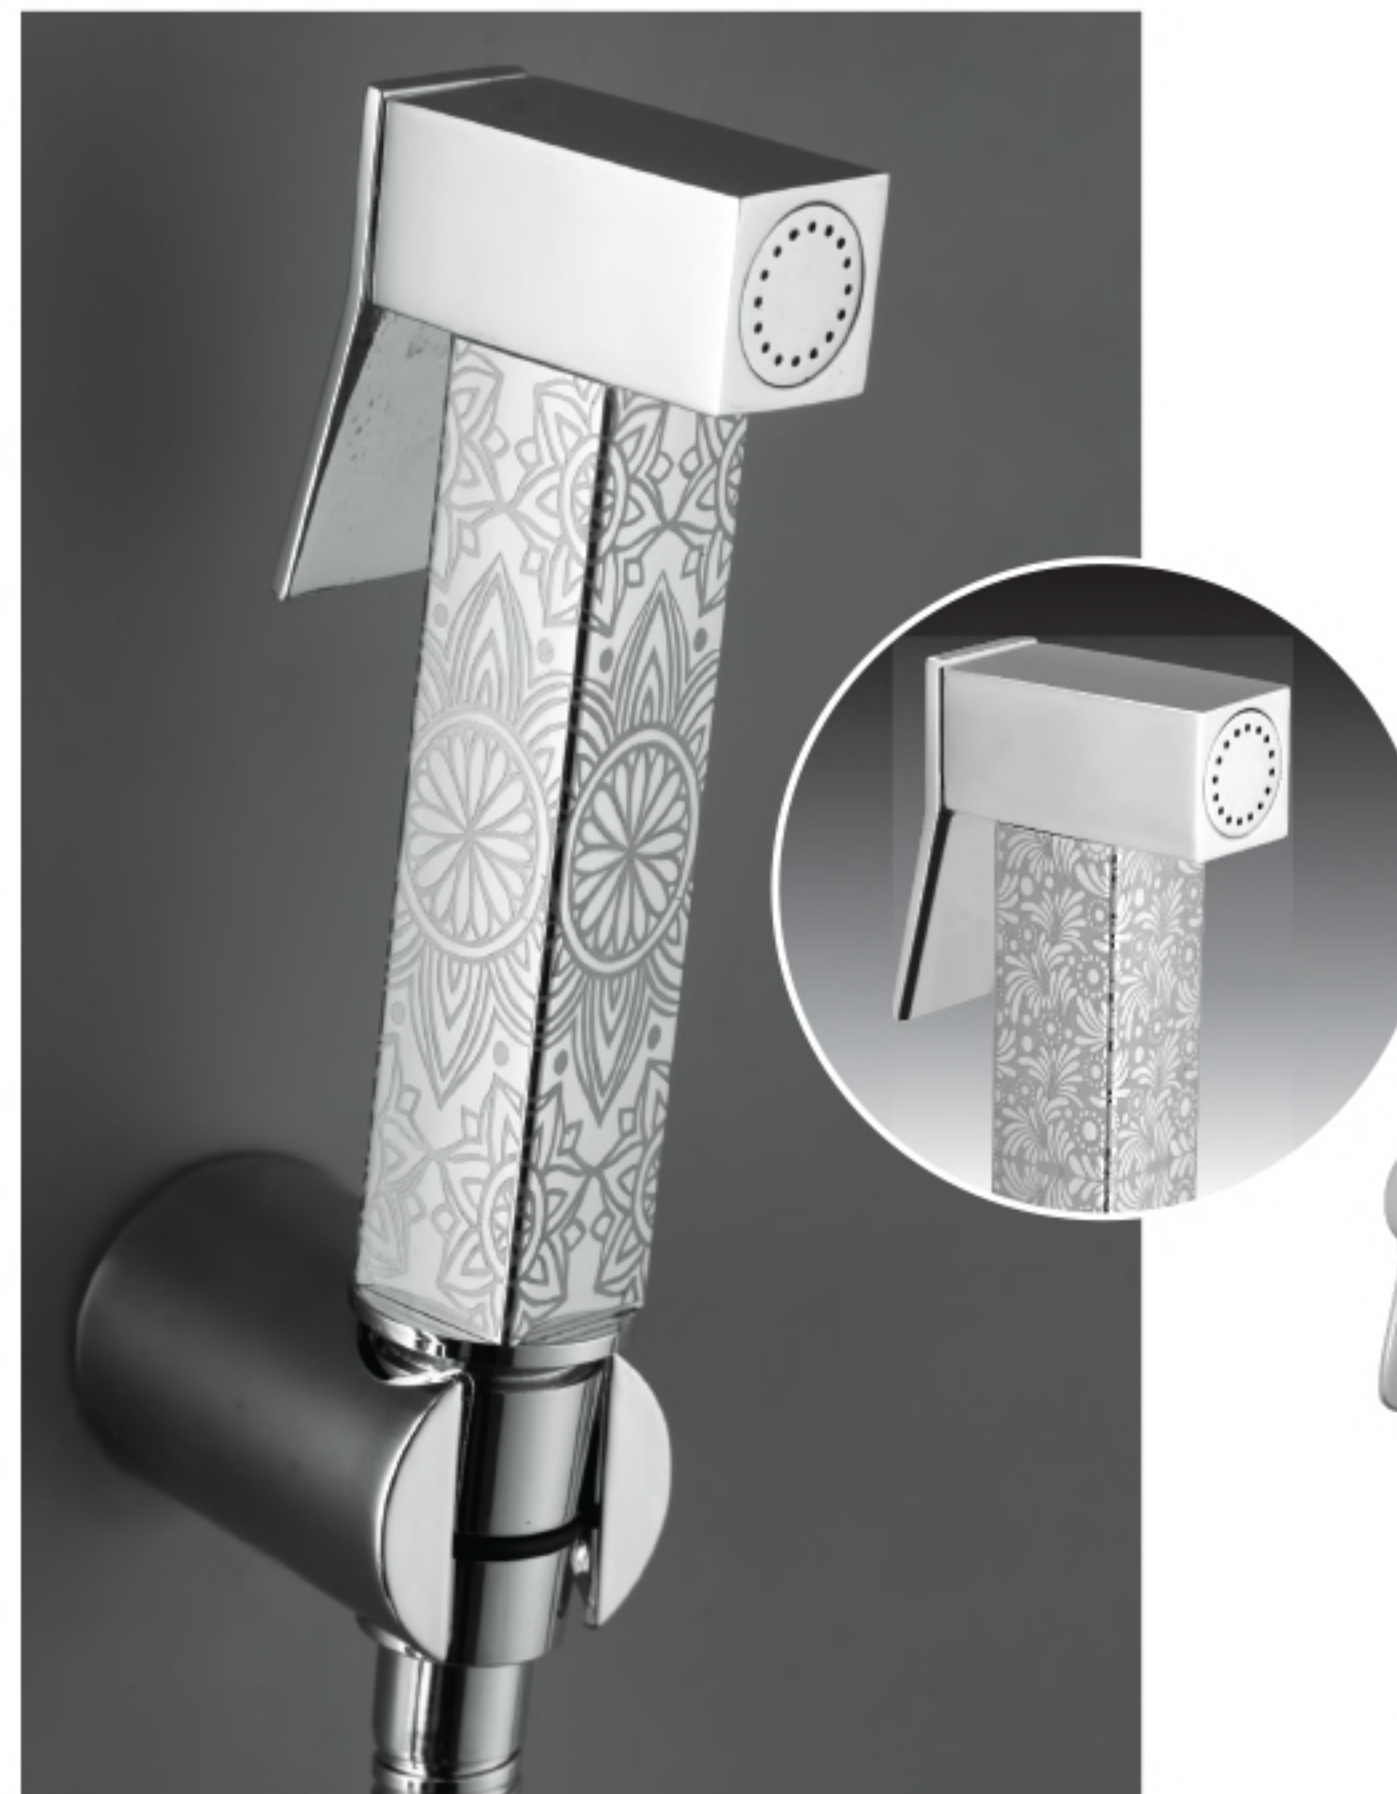

TS-2906
BRASS
Telephonic Shower
with 1.5 Mtr.
SS Tube & Hook
PVD Rose Gold | ₹ 2749.00

PVD HEALTH FAUCETS with 1Mtr. SS Tube & Brass Hook

CHF-3015
HAMMER PVD Gold
₹ 1899.00

CHF-3016
HAMMER
PVD Rose Gold
₹ 1899.00

CHF-3017
CUBE PVD Gold
₹ 1999.00

CHF-3018
CUBE
PVD Rose Gold
₹ 1999.00

HEALTH FAUCETS

with 1Mtr. SS Tube & ABS Hook

**CHF-3013 BRASS
SLEEK DESIGNER**
₹ 1059.00

**CHF-3014 BRASS
CUBE DESIGNER**
₹ 1179.00

**CHF-3008 BRASS
SLEEK**
₹ 919.00