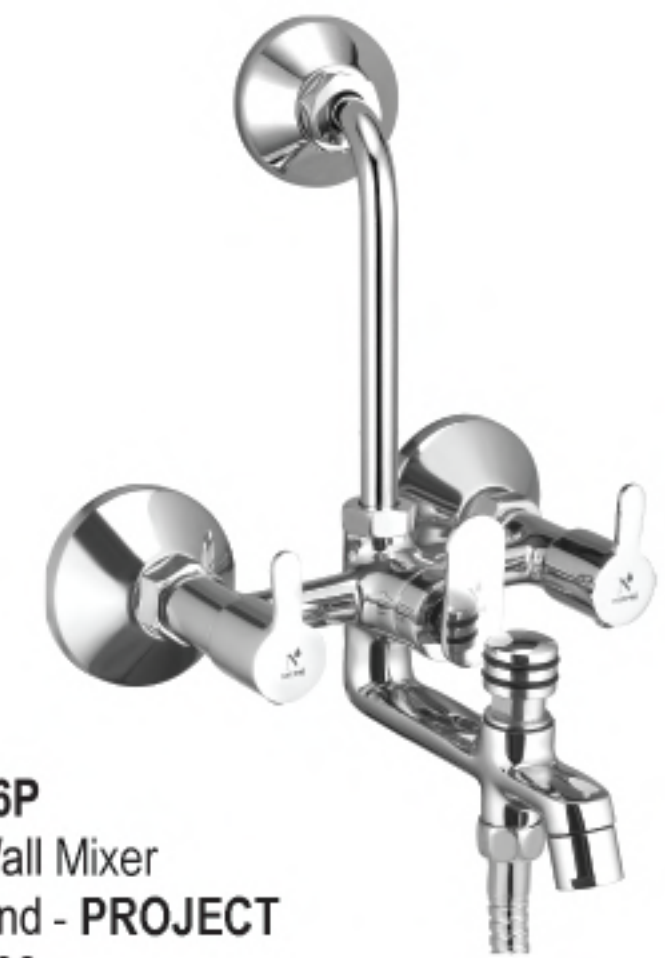

BL-1736P
3 in 1 Wall Mixer
With Bend - PROJECT
₹ 4499.00