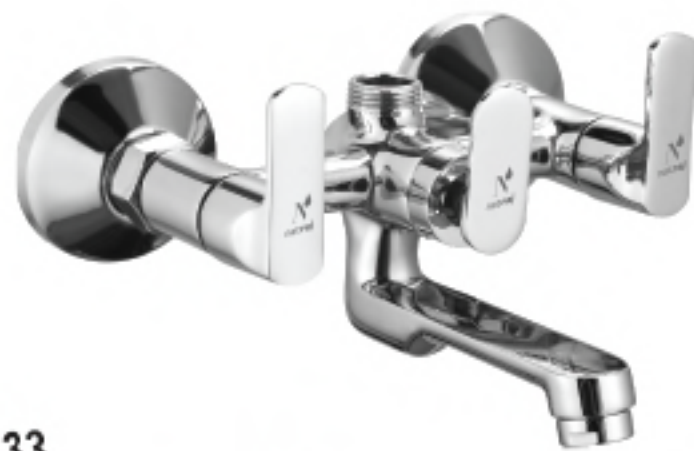

AR-1433
Wall Mixer without Crutch
₹ 3999.00