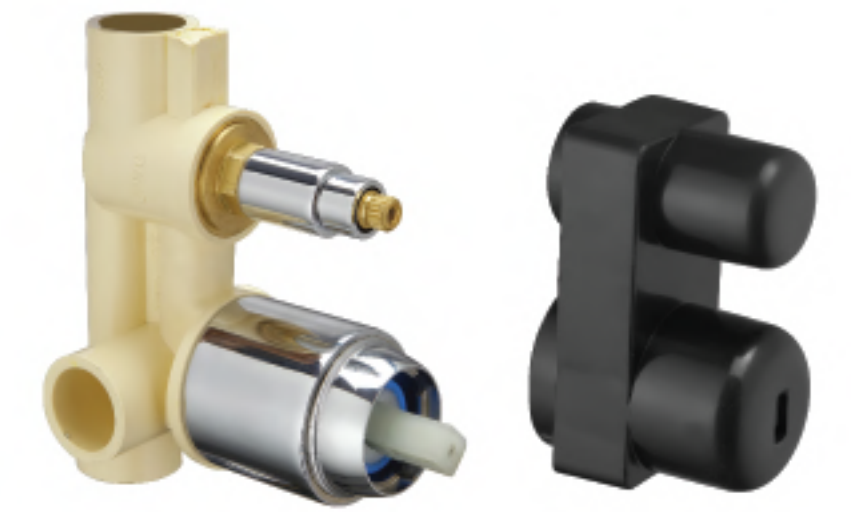

904 E. Windsor Road #102, Glendale, CA 91205
<http://www.gicert.net>

DIVERTORS & CONCEALED STOP COCK & CONTROL COCK

BRASS DIVERTOR

DIV-101
40mm Divertor Body
High Flow
₹ 3659.00

DIV-102
46mm Divertor Body
High Flow
₹ 4299.00

DIV-103
3 Inlet 46mm Divertor Body
High Flow
₹ 4099.00

DIV-104
35mm Divertor Body
PROJECT
₹ 2959.00

CDIV-105
40mm
CPVC Divertor Body
₹ 2759.00

CPVC DIVERTOR

BRASS CONCEALED STOP COCK

BCS-201
20mm Concealed Stop Cock
(15mm Side)
₹ 959.00