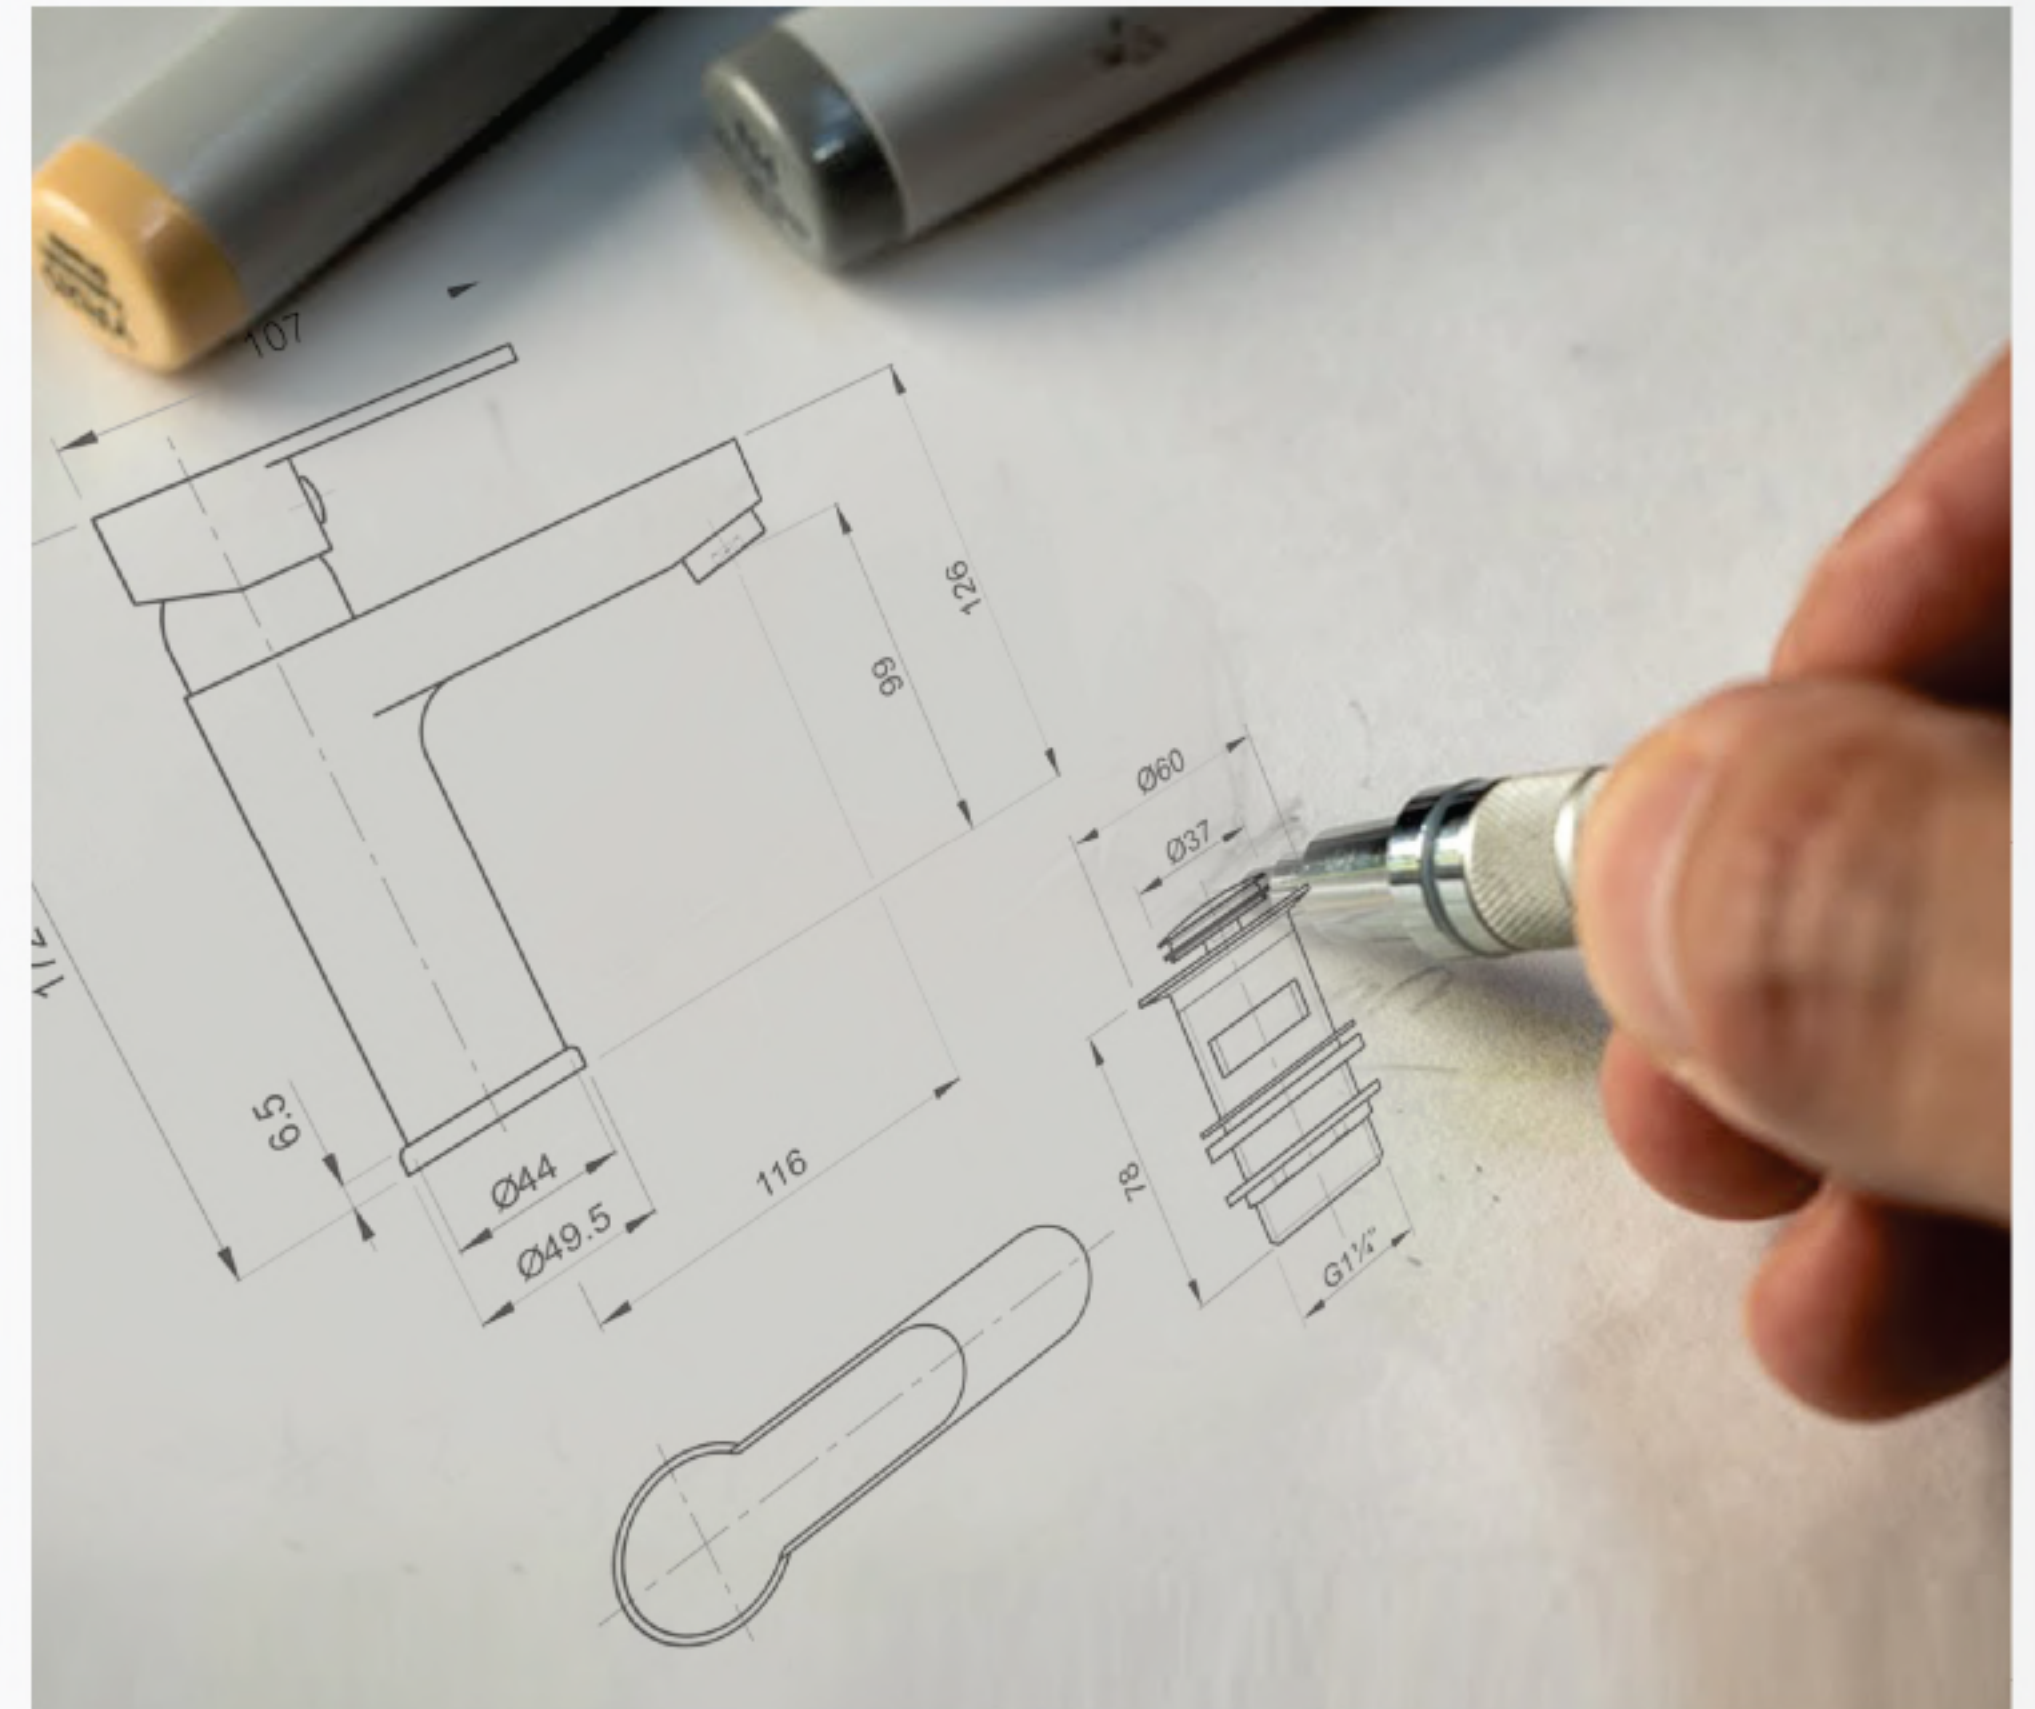

**WATER
LOOKS GOOD
ON YOU.**

CATALOGUE 2025

LUXURIOUS
DESIGN

COMPANY OVERVIEW OUR JOURNEY AND VISION

Gupta Brass Products, founded by the visionary Shri R. Gupta, is a name synonymous with exceptional quality, trust, and innovative design. Our brand - NATRAJ, is the preferred choice of architects, builders and interior decorators, known for its blend of aesthetics and reliability.