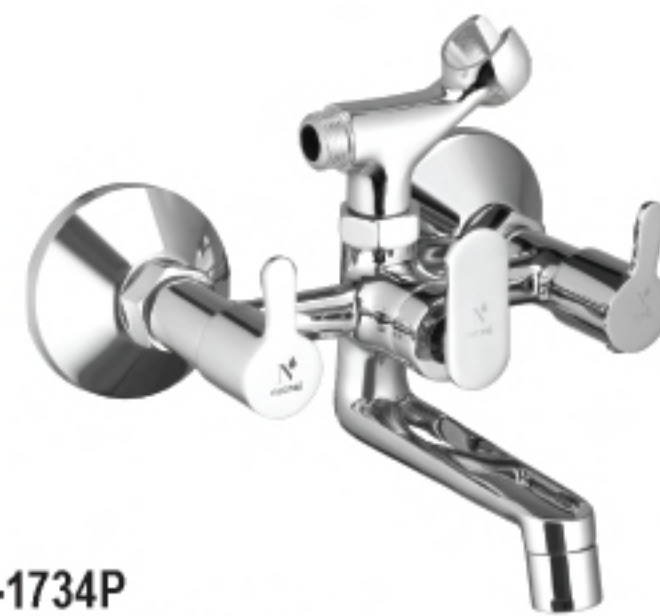

BL-1730
Sink Mixer
₹ 3029.00

BL-1731
Sink Mixer Extended Spout
₹ 3689.00

BL-1736P
Sink Mixer - SS 304 J Bend - PROJECT
₹ 2649.00

BL-1733P
Wall Mixer Without Crutch
PROJECT
₹ 3329.00

BL-1734P
Wall Mixer With Crutch
PROJECT
₹ 3629.00