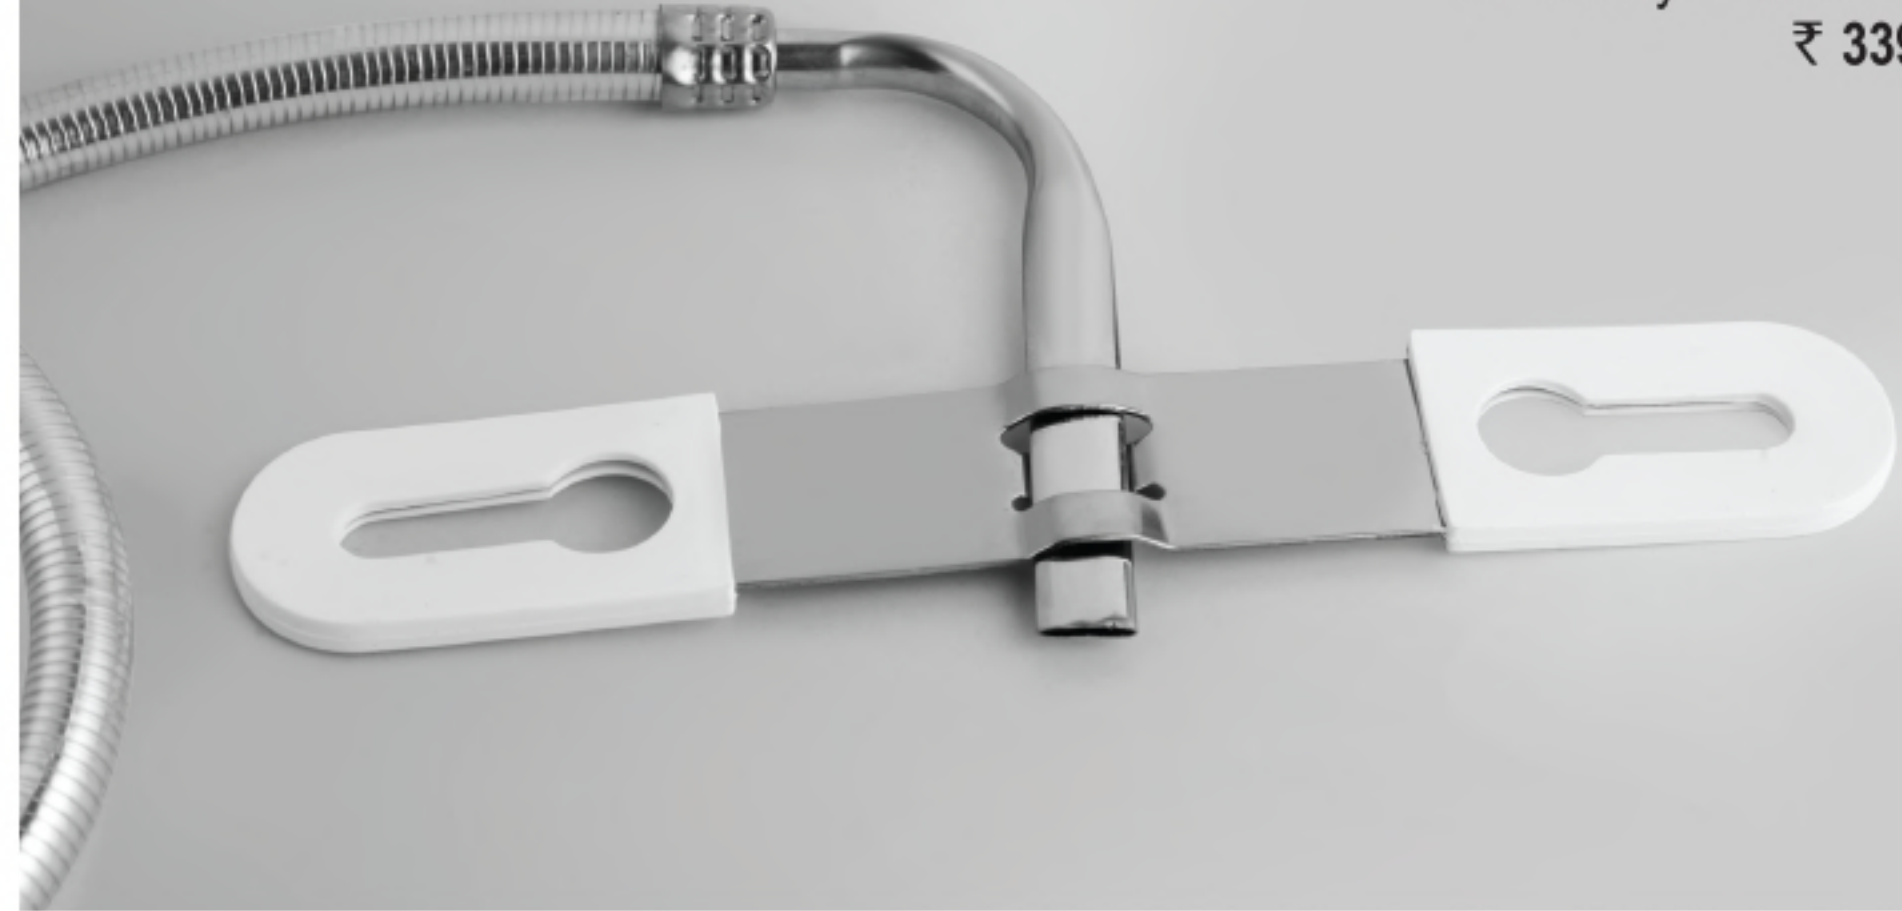

PR-3501
Project Angle Cock-PROJECT
₹ 399.00

JS-3902
Multi Jet Spray
CP Heavy - SS 304 Leaf
₹ 339.00