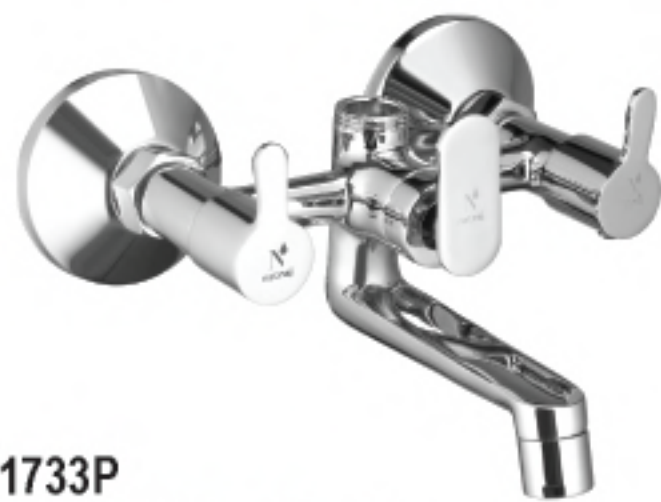

BL-1733P
Wall Mixer Without Crutch
PROJECT
₹ 3329.00