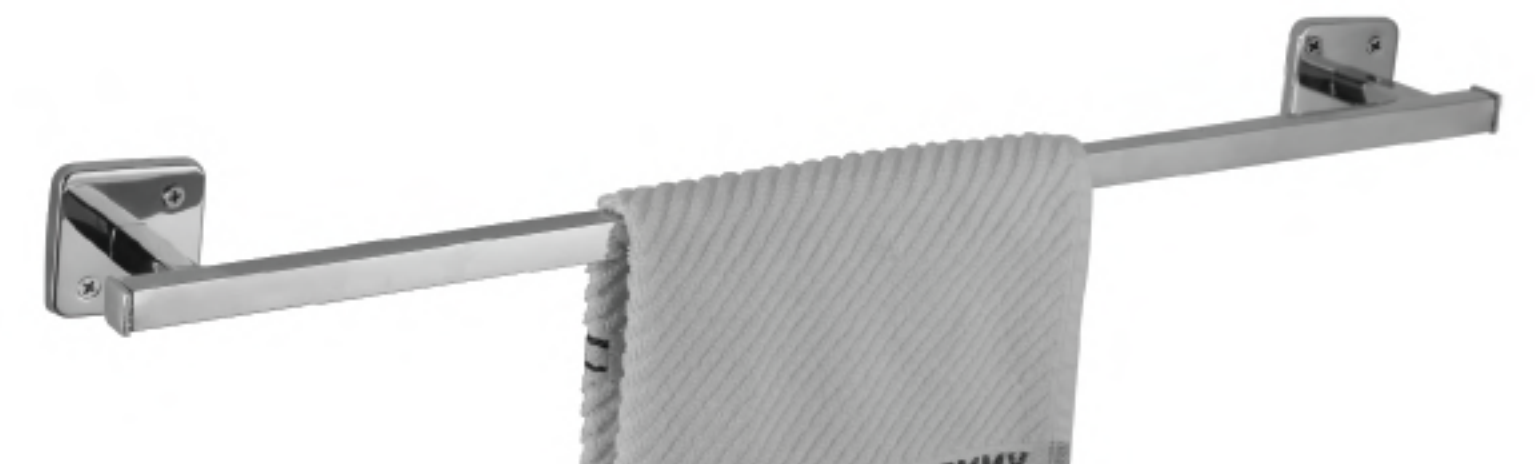

SQUARE
TR-4005 Towel Rod 18" ₹ 389.00
TR-4006 Towel Rod 24" ₹ 409.00