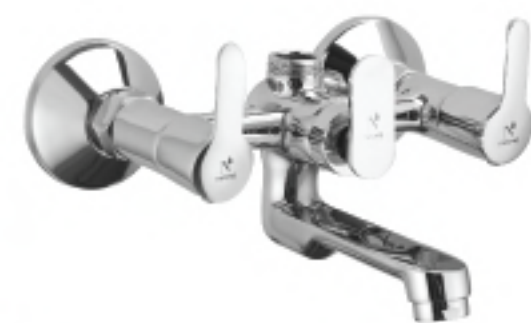

UL-1533P
Wall Mixer Without
Crutch - PROJECT
₹ 3519.00

UL-1534P
Wall Mixer With
Crutch - PROJECT
₹ 3819.00

UL-1535P
Wall Mixer With
Bend - PROJECT
₹ 4149.00

UL-1536P
3 in 1 Wall Mixer
With Bend - PROJECT
₹ 4599.00