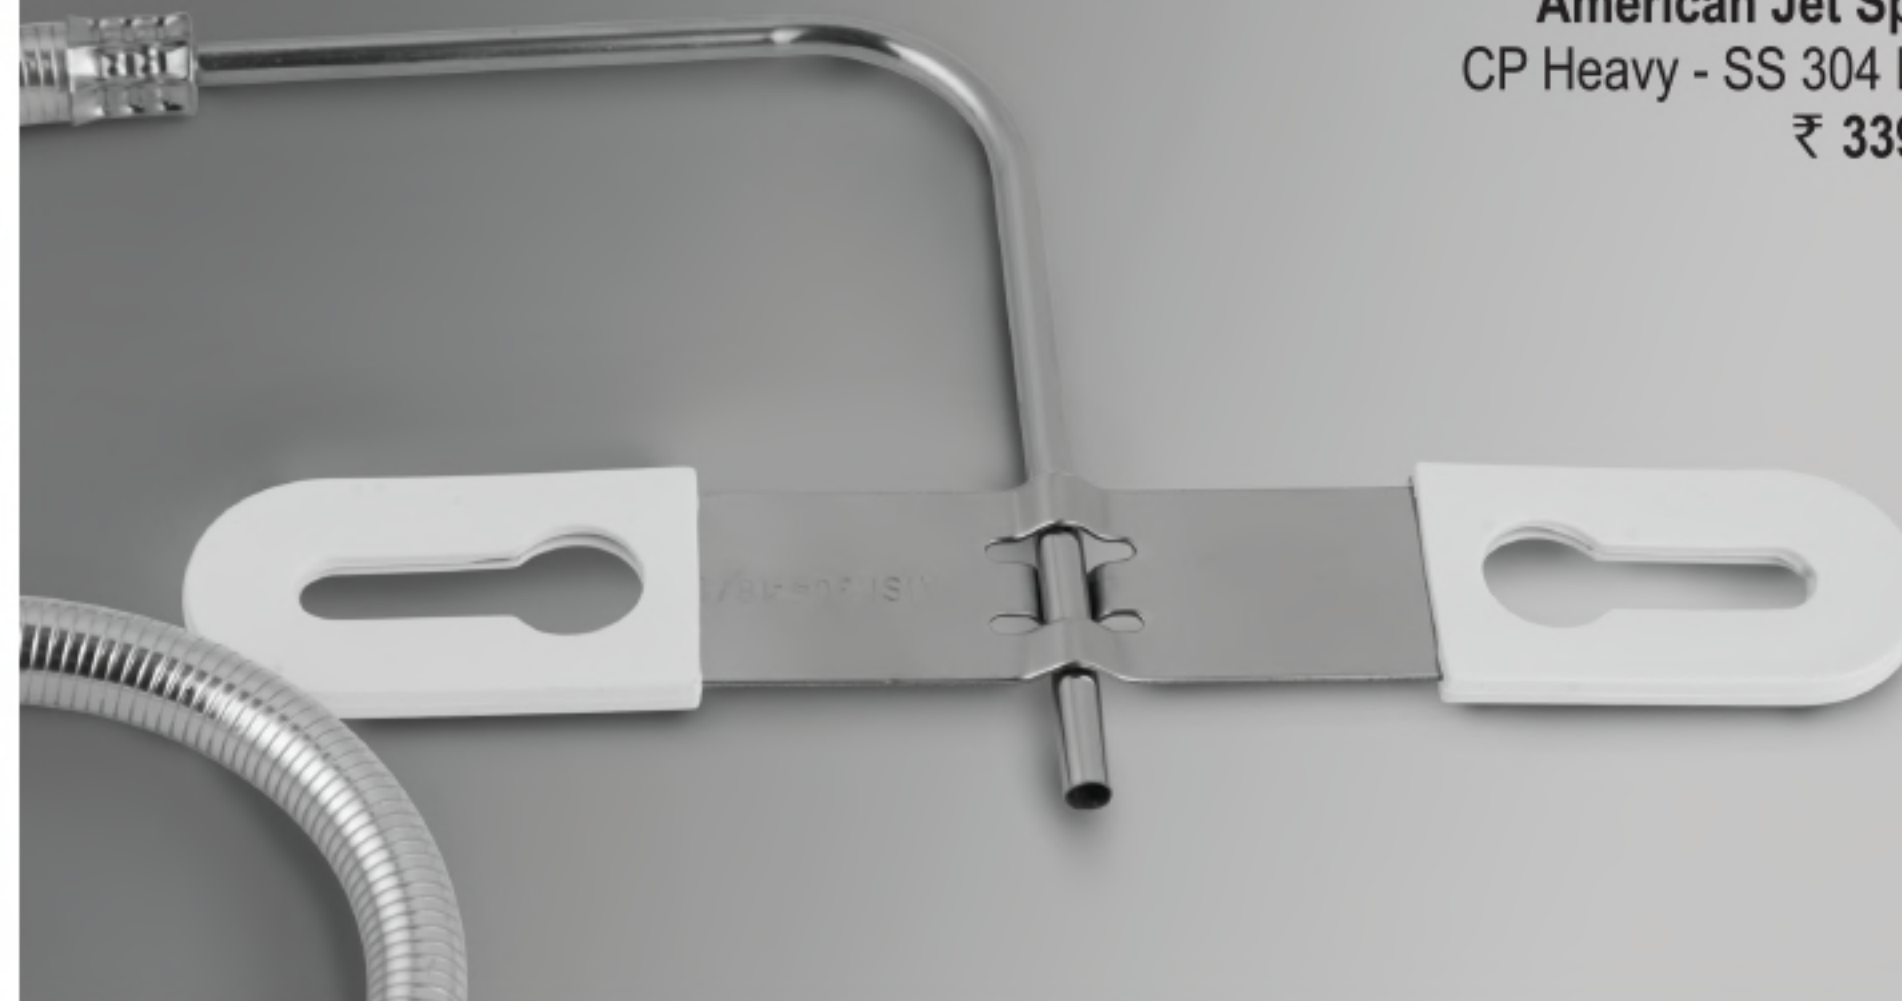

JS-3903
American Jet Spray
CP Heavy - SS 304 Leaf
₹ 339.00