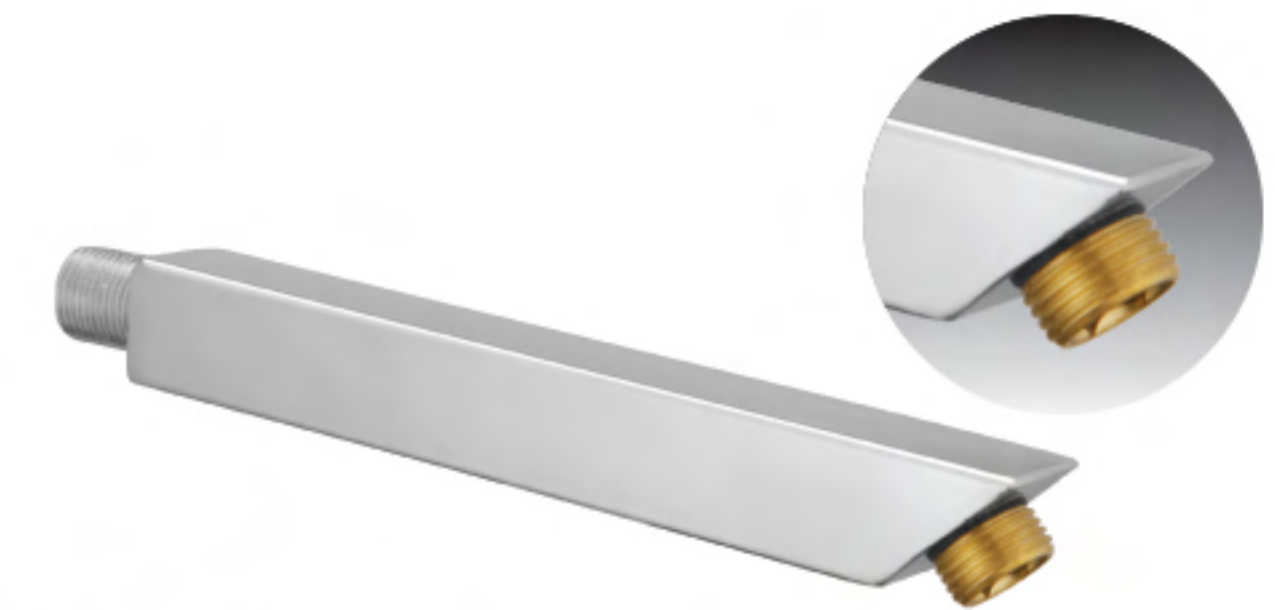

SQUARE
SS SHOWER ARM WITH BRASS BUSH
SA-2806 | 9" ₹ 269.00