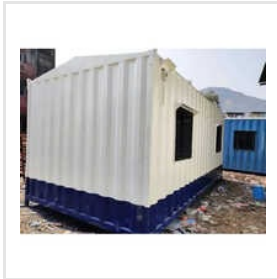

## Office Shipping Container

Together We Work To Full-Fill Your Needs.

Double Storey Modular Labour Colony, Dual Color Portable Cabin, Eco Portable Cabins, GI Office Portable Cabin, GI Portable Cabin, Guard Portable Cabin, Industrial Prefabricated Structure, Interior Portable Cabin, Mild Steel Hut Shape Portable Cabin, Mobile Office Container, Mobile Toilet Cabin, Modular Portable Cabin, Ms Bunk House Cabin, Ms Security Cabin, Office Shipping Container, etc.

PREFABRICATED MODULAR HOME

OFFICE SHIPPING CONTAINER

TOLL BOOTH PORTABLE CABIN

Modcave Shelter Tech Private Limited has been operational from the city of Nagpur, Maharashtra, India since 2021. Our offered range includes Prefabricated Double Storey Modular Staff Colony, Prefabricated Structure, Prefabricated Shop Cabin, etc. that are epitome of quality. We have innovative team that plays a major role in the success of our organization by enabling us to serve customers in the best possible manner. Our company is also prominent for Portable Office Cabin Repairing Service, which we offer at reasonable rates and with quality assurance.

## Our Products

**Prefab Steel Bunk House Cabins**

**Modular Portable Cabin**

**Security Guard Portable Cabin**

**Mild Steel Hut Shape Portable Cabin**

**Interior Portable Cabin**

**GI Portable Cabin**

**Dual Color Portable Cabin**