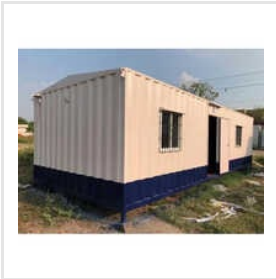

## Office Shipping Container

Together We Work To Full-Fill Your Needs.

Double Storey Modular Labour Colony, Dual Color Portable Cabin, Eco Portable Cabins, GI Office Portable Cabin, GI Portable Cabin, Guard Portable Cabin, Industrial Prefabricated Structure, Interior Portable Cabin, Mild Steel Hut Shape Portable Cabin, Mobile Office Container, Mobile Toilet Cabin, Modular Portable Cabin, Ms Bunk House Cabin, Ms Security Cabin, Office Shipping Container, etc.

PREFABRICATED MODULAR HOME

OFFICE SHIPPING CONTAINER

TOLL BOOTH PORTABLE CABIN

Modcave Shelter Tech Private Limited has been operational from the city of Nagpur, Maharashtra, India since 2021. Our offered range includes Prefabricated Double Storey Modular Staff Colony, Prefabricated Structure, Prefabricated Shop Cabin, etc. that are epitome of quality. We have innovative team that plays a major role in the success of our organization by enabling us to serve customers in the best possible manner. Our company is also prominent for Portable Office Cabin Repairing Service, which we offer at reasonable rates and with quality assurance.

## Our Products

**Prefab Steel Bunk House Cabins**

**Modular Portable Cabin**

**Security Guard Portable Cabin**

**Mild Steel Hut Shape Portable Cabin**

**Interior Portable Cabin**

**GI Portable Cabin**

**Dual Color Portable Cabin**