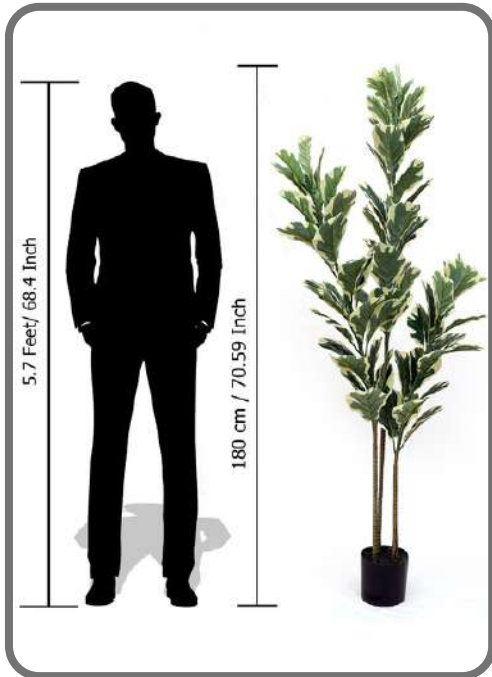

MODEL NO : SG-TBBQYR-180
NAME: WHITE FIDDLE LEAF FIG
REMARK : 7 BRANCH

CODE : 2AF3565
HEIGHT : 180 CM
MRP : 10773/-