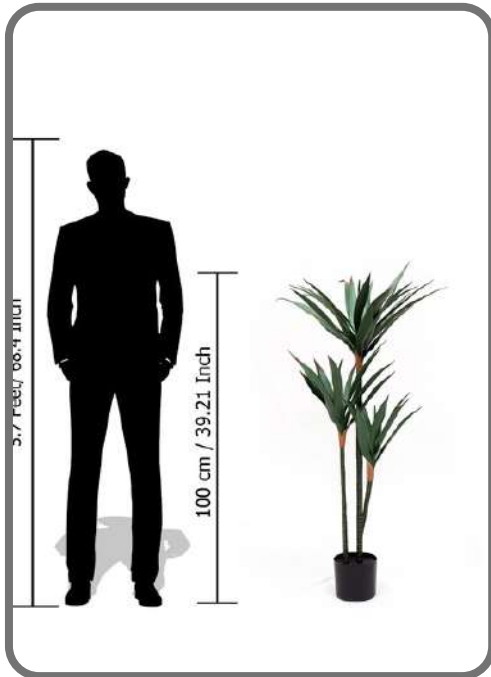

CODE : 2AF1475
HEIGHT : 90 CM
MRP : 4456/-

MODEL NO : SG-TSSPZ-932

NAME: GREEN GRASS WITH WEAT FLOWER

HEIGHT : 90 CM

CODE : 2AF835

MRP : 2511/-

MODEL NO : SG-TSSPZ-919

NAME: GREEN YELLOW GRASS WITH FLOWER

HEIGHT : 90 CM

CODE : 2AF885

MRP : 2673/-

MODEL NO : SG-TSSPZ-931

CODE : 2AF1210

NAME: GREEN YELLOW GRASS WITH BAJRI FLOWER

HEIGHT : 110 CM

MRP : 3645/-

MODEL NO : SG-JM-100
NAME: 3 HEAD YUCCA PLANT
REMARK : 3-TRUNK

CODE : 2AF1825
HEIGHT : 100 CM
MRP : 5508/-

MODEL NO : SG-TYYL-110
NAME: LICUALA ORBICULARIS
REMARK : 8-LEAF

CODE : 2AF940
HEIGHT : 110 CM
MRP : 4456/-