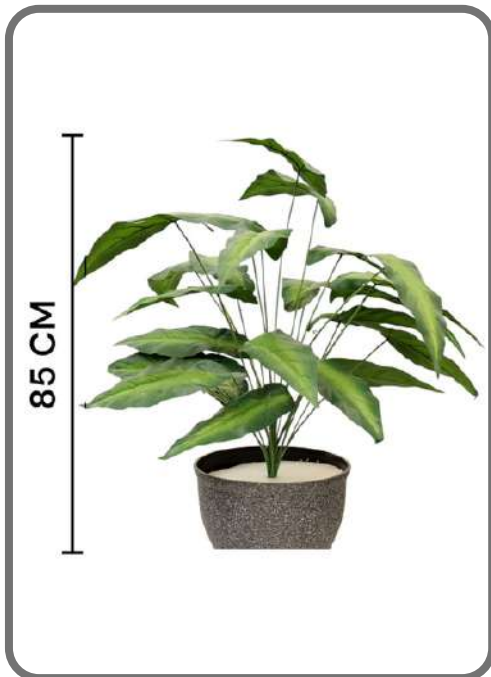

CODE : 2AF365
HEIGHT : 85 CM
MRP : 2193/-

MODEL NO : SG-MP-402
NAME: PHILODENDRON PLANT
REMARK : 24-LEAF, WITHOUT POT

CODE : 2AF375
HEIGHT : 85 CM
MRP : 2274/-

MODEL NO : SG-MP-403
NAME: GINNI BLOOM PLANT
REMARK : 24-LEAF, WITHOUT POT

CODE : 2AF320
HEIGHT : 85 CM
MRP : 1916/-

MODEL NO : SG-MP-404
NAME: BLOOMING FLORET FAN PLANT
REMARK : 24-LEAF, WITHOUT POT

CODE : 2AF460
HEIGHT : 85 CM
MRP : 2761/-

MODEL NO : SG-MP-405
NAME: BAARIG BIG CHIKU
REMARK : 24-LEAF, WITHOUT POT

CODE : 2AF460
HEIGHT : 85 CM
MRP : 2761/-

MODEL NO : SG-MP-406
NAME: ALOCASIA PALNT
REMARK : 24-LEAF, WITHOUT POT

CODE : 2AF335
HEIGHT : 85 CM
MRP : 2030/-

MODEL NO : SG-MP-407
NAME: SMALL ALOCASIA PALNT
REMARK : 24-LEAF, WITHOUT POT

CODE : 2AF445
HEIGHT : 85 CM
MRP : 2680/-

MODEL NO : SG-MP-408
NAME: MONSTERA PLANT
REMARK : 24-LEAF, WITHOUT POT

CODE : 2AF335
HEIGHT : 85 CM
MRP : 2030/-

MODEL NO : SG-MP-410
NAME: ANUBIAS HETEROPHYLLA
REMARK : 24-LEAF, WITHOUT POT