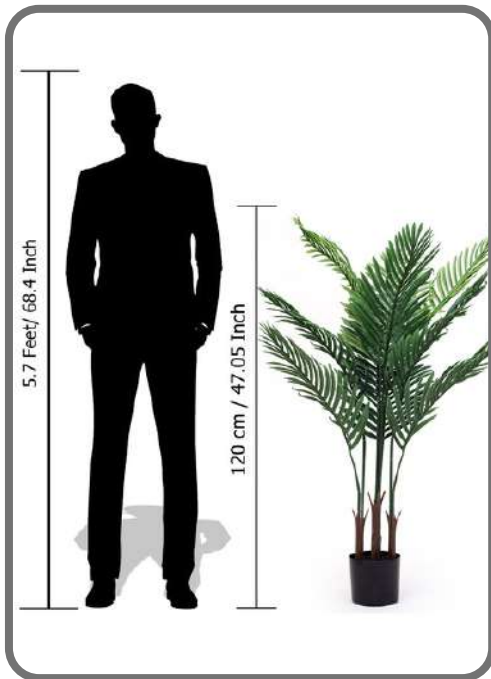

HEIGHT : 90 CM

CODE : 2AF885

MRP : 2673/-

MODEL NO : SG-TSSPZ-931

CODE : 2AF1210

NAME: GREEN YELLOW GRASS WITH BAJRI FLOWER

HEIGHT : 110 CM

MRP : 3645/-

MODEL NO : SG-JM-100
NAME: 3 HEAD YUCCA PLANT
REMARK : 3-TRUNK

CODE : 2AF1825
HEIGHT : 100 CM
MRP : 5508/-

MODEL NO : SG-TYYL-110
NAME: LICUALA ORBICULARIS
REMARK : 8-LEAF

CODE : 2AF940
HEIGHT : 110 CM
MRP : 4456/-

MODEL NO : SG-TSWK-120
NAME: ARECA PLAM
REMARK : 10-LEAF

CODE : 2AF1420
HEIGHT : 120 CM
MRP : 4293/-

MODEL NO : SG-TGFK-120
NAME: ARECA PLAM
REMARK : 10-LEAF

CODE : 2AF2285
HEIGHT : 120 CM
MRP : 6888/-

MODEL NO : SG-TQYR-120
NAME: FIDDLE LEAF FIG
REMARK : 4-BRANCH

CODE : 2AF1475
HEIGHT : 120 CM
MRP : 4456/-

MODEL NO : SG-TXPS-120
NAME: RUBBER TREE
REMARK : 3-BRANCH

CODE : 2AF1825
HEIGHT : 120 CM
MRP : 5508/-

MODEL NO : SG-TLRJ-120
NAME: BIRD OF PARADISE
REMARK : 8-LEAF