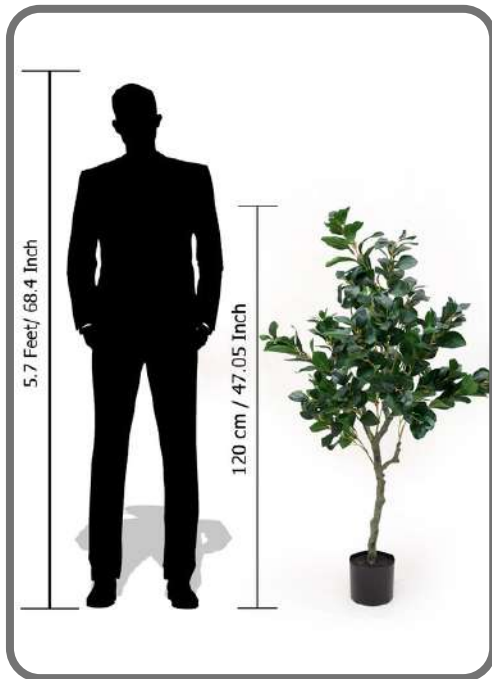

MODEL NO : SG-TDBS-120
NAME: GREEN LEAF TREE
REMARK : 11-BRANCH

CODE : 2AF1960
HEIGHT : 120 CM
MRP : 5913/-