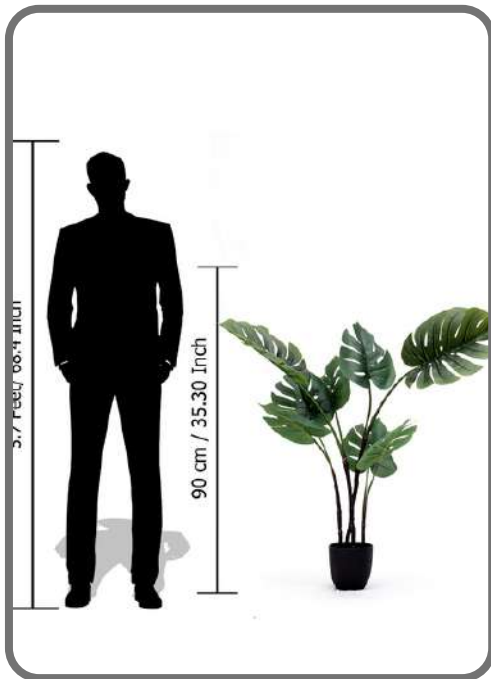

CODE : 2AF445
HEIGHT : 85 CM
MRP : 2680/-

MODEL NO : SG-MP-408
NAME: MONSTERA PLANT
REMARK : 24-LEAF, WITHOUT POT

CODE : 2AF335
HEIGHT : 85 CM
MRP : 2030/-

MODEL NO : SG-MP-410
NAME: ANUBIAS HETEROPHYLLA
REMARK : 24-LEAF, WITHOUT POT

CODE : 2AF670
HEIGHT : 120 CM
MRP : 3123/-

MODEL NO : SG-TSNKY-65
NAME: SHORT YELLOW SNAKE
REMARK : 20-SNAKE

CODE : 2AF1210
HEIGHT : 65 CM
MRP : 3644/-

MODEL NO : SG-TSNKY-80
NAME: LONG YELLOW SNAKE
REMARK : 24-LEAF

CODE : 2AF1740
HEIGHT : 80 CM
MRP : 5307/-

MODEL NO : SG-TQJY-85
NAME: ZZ PLANT
REMARK :

CODE : 2AF1825
HEIGHT : 85 CM
MRP : 5505/-

MODEL NO : SG-TSWK-90
NAME: ARECA PLAM
REMARK : 8 -LEAF

CODE : 2AF1210
HEIGHT : 90 CM
MRP : 3646/-

MODEL NO : SG-TGFK-90
NAME: ARECA PLAM
REMARK : 8 -LEAF

CODE : 2AF1530
HEIGHT : 90 CM
MRP : 4616/-

MODEL NO : SG-TGBY-90
NAME: MONSTERA PLANT
REMARK : 8 -LEAF

CODE : 2AF1340
HEIGHT : 90 CM
MRP : 4050/-

MODEL NO : SG-TXPS-90
NAME: RUBBER TREE
REMARK : 2-TRUNK