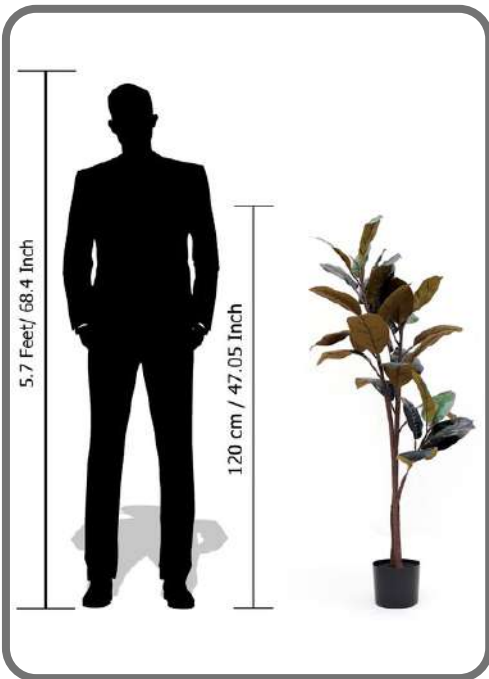

MODEL NO : SG-JM-100
NAME: 3 HEAD YUCCA PLANT
REMARK : 3-TRUNK

CODE : 2AF1825
HEIGHT : 100 CM
MRP : 5508/-

MODEL NO : SG-TYYL-110
NAME: LICUALA ORBICULARIS
REMARK : 8-LEAF

CODE : 2AF940
HEIGHT : 110 CM
MRP : 4456/-

MODEL NO : SG-TSWK-120
NAME: ARECA PLAM
REMARK : 10-LEAF

CODE : 2AF1420
HEIGHT : 120 CM
MRP : 4293/-

MODEL NO : SG-TGFK-120
NAME: ARECA PLAM
REMARK : 10-LEAF

CODE : 2AF2285
HEIGHT : 120 CM
MRP : 6888/-

MODEL NO : SG-TQYR-120
NAME: FIDDLE LEAF FIG
REMARK : 4-BRANCH

CODE : 2AF1475
HEIGHT : 120 CM
MRP : 4456/-

MODEL NO : SG-TXPS-120
NAME: RUBBER TREE
REMARK : 3-BRANCH

CODE : 2AF1825
HEIGHT : 120 CM
MRP : 5508/-

MODEL NO : SG-TLRJ-120
NAME: BIRD OF PARADISE
REMARK : 8-LEAF