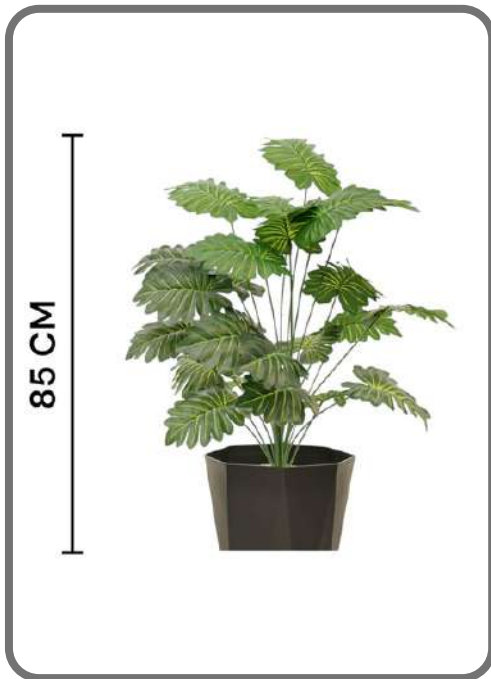

MODEL NO : SG-MP-310

NAME: ANUBIAS HETEROPHYLLA PLANT

REMARK : 18-LEAF, WITHOUT POT

CODE : 2AF325

HEIGHT : 70 CM

MRP : 1499/-

MODEL NO : SG-MP-401
NAME: BAARIG NATURAL ARECA PALM
REMARK : 24-LEAF, WITHOUT POT

CODE : 2AF365
HEIGHT : 85 CM
MRP : 2193/-

MODEL NO : SG-MP-402
NAME: PHILODENDRON PLANT
REMARK : 24-LEAF, WITHOUT POT

CODE : 2AF375
HEIGHT : 85 CM
MRP : 2274/-

MODEL NO : SG-MP-403
NAME: GINNI BLOOM PLANT
REMARK : 24-LEAF, WITHOUT POT

CODE : 2AF320
HEIGHT : 85 CM
MRP : 1916/-

MODEL NO : SG-MP-404
NAME: BLOOMING FLORET FAN PLANT
REMARK : 24-LEAF, WITHOUT POT

CODE : 2AF460
HEIGHT : 85 CM
MRP : 2761/-

MODEL NO : SG-MP-405
NAME: BAARIG BIG CHIKU
REMARK : 24-LEAF, WITHOUT POT

CODE : 2AF460
HEIGHT : 85 CM
MRP : 2761/-

MODEL NO : SG-MP-406
NAME: ALOCASIA PALNT
REMARK : 24-LEAF, WITHOUT POT

CODE : 2AF335
HEIGHT : 85 CM
MRP : 2030/-

MODEL NO : SG-MP-407
NAME: SMALL ALOCASIA PALNT
REMARK : 24-LEAF, WITHOUT POT