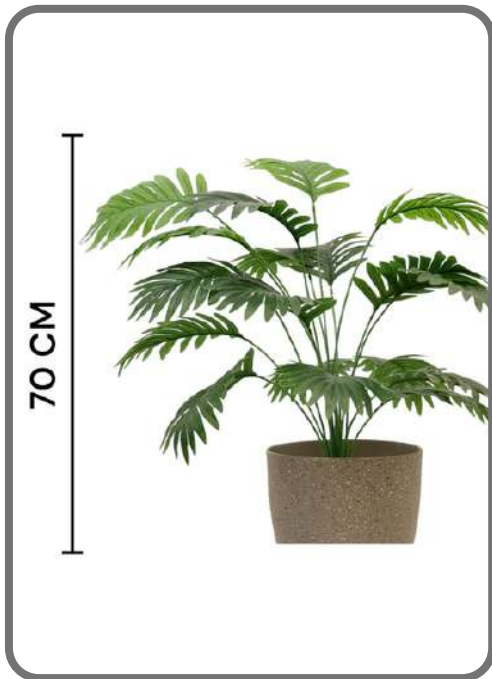

P
L
A
N
T

L
O
V
E
R

WORLD
OF
ARTIFICIAL PLANT

MODEL NO : SG-MP-301

NAME : BAARIG NATURAL ARECA PALM

REMARK : 18-LEAF, WITHOUT POT

CODE : 2AF240

HEIGHT : 70 CM