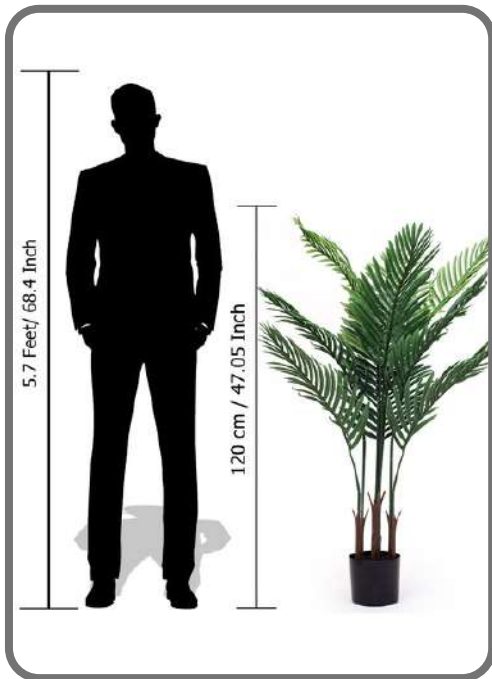

CODE : 2AF1475
HEIGHT : 90 CM
MRP : 4456/-

MODEL NO : SG-TSSPZ-932

NAME: GREEN GRASS WITH WEAT FLOWER

HEIGHT : 90 CM

CODE : 2AF835

MRP : 2511/-

MODEL NO : SG-TSSPZ-919

NAME: GREEN YELLOW GRASS WITH FLOWER

HEIGHT : 90 CM

CODE : 2AF885

MRP : 2673/-

MODEL NO : SG-TSSPZ-931

CODE : 2AF1210

NAME: GREEN YELLOW GRASS WITH BAJRI FLOWER

HEIGHT : 110 CM

MRP : 3645/-

MODEL NO : SG-JM-100
NAME: 3 HEAD YUCCA PLANT
REMARK : 3-TRUNK

CODE : 2AF1825
HEIGHT : 100 CM
MRP : 5508/-

MODEL NO : SG-TYYL-110
NAME: LICUALA ORBICULARIS
REMARK : 8-LEAF

CODE : 2AF940
HEIGHT : 110 CM
MRP : 4456/-