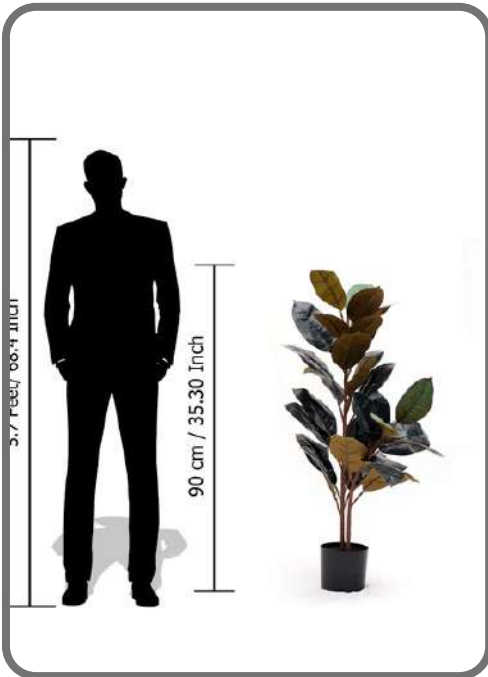

CODE : 2AF670
HEIGHT : 120 CM
MRP : 3123/-

MODEL NO : SG-TSNKY-65
NAME: SHORT YELLOW SNAKE
REMARK : 20-SNAKE

CODE : 2AF1210
HEIGHT : 65 CM
MRP : 3644/-

MODEL NO : SG-TSNKY-80
NAME: LONG YELLOW SNAKE
REMARK : 24-LEAF

CODE : 2AF1740
HEIGHT : 80 CM
MRP : 5307/-

MODEL NO : SG-TQJY-85
NAME: ZZ PLANT
REMARK :

CODE : 2AF1825
HEIGHT : 85 CM
MRP : 5505/-

MODEL NO : SG-TSWK-90
NAME: ARECA PLAM
REMARK : 8 -LEAF

CODE : 2AF1210
HEIGHT : 90 CM
MRP : 3646/-

MODEL NO : SG-TGFK-90
NAME: ARECA PLAM
REMARK : 8 -LEAF

CODE : 2AF1530
HEIGHT : 90 CM
MRP : 4616/-

MODEL NO : SG-TGBY-90
NAME: MONSTERA PLANT
REMARK : 8 -LEAF

CODE : 2AF1340
HEIGHT : 90 CM
MRP : 4050/-

MODEL NO : SG-TXPS-90
NAME: RUBBER TREE
REMARK : 2-TRUNK