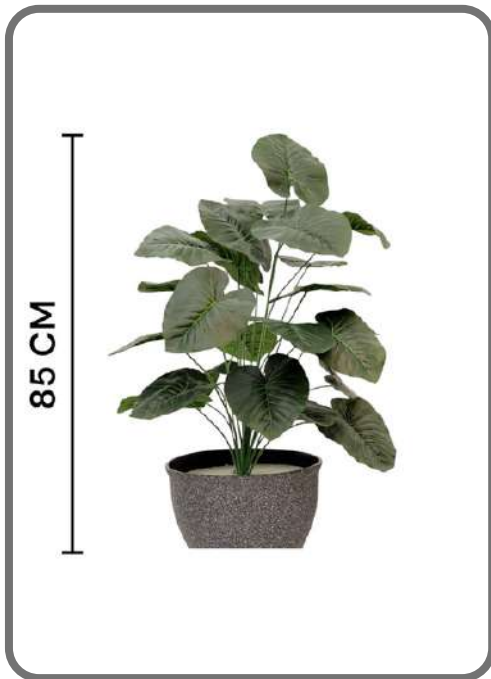

MODEL NO : SG-MP-306
NAME : ALOCASIA PLANT
REMARK : 18-LEAF, WITHOUT POT

CODE : 2AF230
HEIGHT : 70 CM
MRP : 1062/-

MODEL NO : SG-MP-307
NAME : SMALL ALOCASIA PLANT
REMARK : 18-LEAF, WITHOUT POT

CODE : 2AF290
HEIGHT : 70 CM
MRP : 1349/-

MODEL NO : SG-MP-308
NAME : BLOOMING FLORET FAN PLAM
REMARK : 18-LEAF, WITHOUT POT

CODE : 2AF230
HEIGHT : 70 CM
MRP : 1062/-

MODEL NO : SG-MP-309
NAME : PEACE LILY PLANT
REMARK : 18-LEAF, WITHOUT POT

CODE : 2AF205
HEIGHT : 70 CM
MRP : 937/-

MODEL NO : SG-MP-310

NAME: ANUBIAS HETEROPHYLLA PLANT

REMARK : 18-LEAF, WITHOUT POT

CODE : 2AF325

HEIGHT : 70 CM

MRP : 1499/-

MODEL NO : SG-MP-401
NAME: BAARIG NATURAL ARECA PALM
REMARK : 24-LEAF, WITHOUT POT

CODE : 2AF365
HEIGHT : 85 CM
MRP : 2193/-

MODEL NO : SG-MP-402
NAME: PHILODENDRON PLANT
REMARK : 24-LEAF, WITHOUT POT

CODE : 2AF375
HEIGHT : 85 CM
MRP : 2274/-

MODEL NO : SG-MP-403
NAME: GINNI BLOOM PLANT
REMARK : 24-LEAF, WITHOUT POT