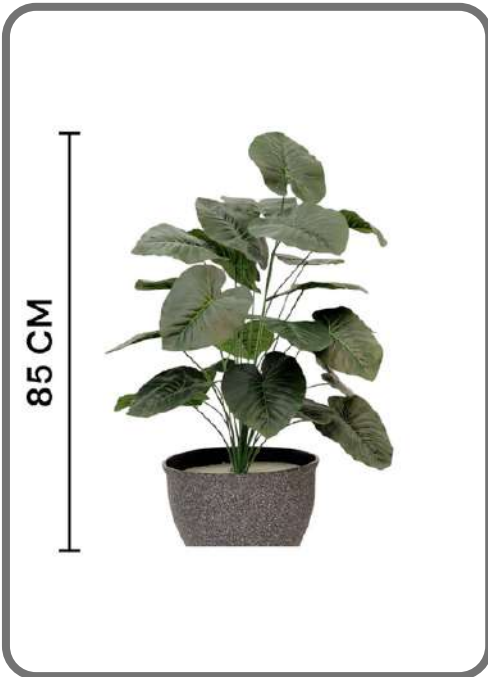

CODE : 2AF365
HEIGHT : 85 CM
MRP : 2193/-

MODEL NO : SG-MP-402
NAME: PHILODENDRON PLANT
REMARK : 24-LEAF, WITHOUT POT

CODE : 2AF375
HEIGHT : 85 CM
MRP : 2274/-

MODEL NO : SG-MP-403
NAME: GINNI BLOOM PLANT
REMARK : 24-LEAF, WITHOUT POT

CODE : 2AF320
HEIGHT : 85 CM
MRP : 1916/-

MODEL NO : SG-MP-404
NAME: BLOOMING FLORET FAN PLANT
REMARK : 24-LEAF, WITHOUT POT

CODE : 2AF460
HEIGHT : 85 CM
MRP : 2761/-

MODEL NO : SG-MP-405
NAME: BAARIG BIG CHIKU
REMARK : 24-LEAF, WITHOUT POT

CODE : 2AF460
HEIGHT : 85 CM
MRP : 2761/-

MODEL NO : SG-MP-406
NAME: ALOCASIA PALNT
REMARK : 24-LEAF, WITHOUT POT

CODE : 2AF335
HEIGHT : 85 CM
MRP : 2030/-

MODEL NO : SG-MP-407
NAME: SMALL ALOCASIA PALNT
REMARK : 24-LEAF, WITHOUT POT

CODE : 2AF445
HEIGHT : 85 CM
MRP : 2680/-

MODEL NO : SG-MP-408
NAME: MONSTERA PLANT
REMARK : 24-LEAF, WITHOUT POT

CODE : 2AF335
HEIGHT : 85 CM
MRP : 2030/-

MODEL NO : SG-MP-410
NAME: ANUBIAS HETEROPHYLLA
REMARK : 24-LEAF, WITHOUT POT