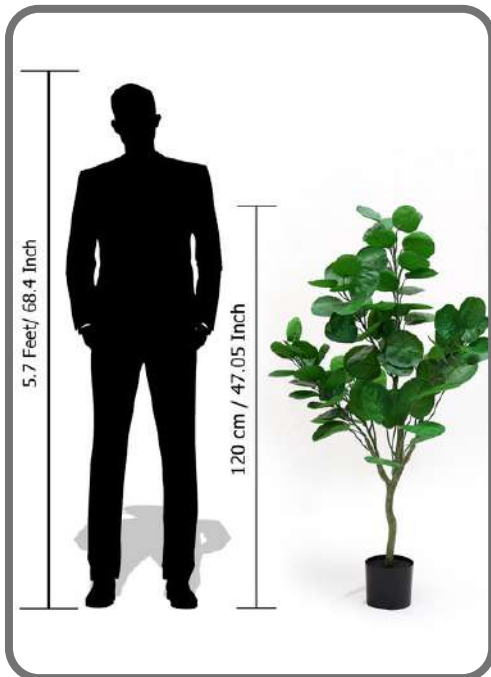

MODEL NO : SG-TJQD-120
NAME: BOT PLANT
REMARK : 7-BRANCH

CODE : 2AF2225
HEIGHT : 120 CM
MRP : 6723/-