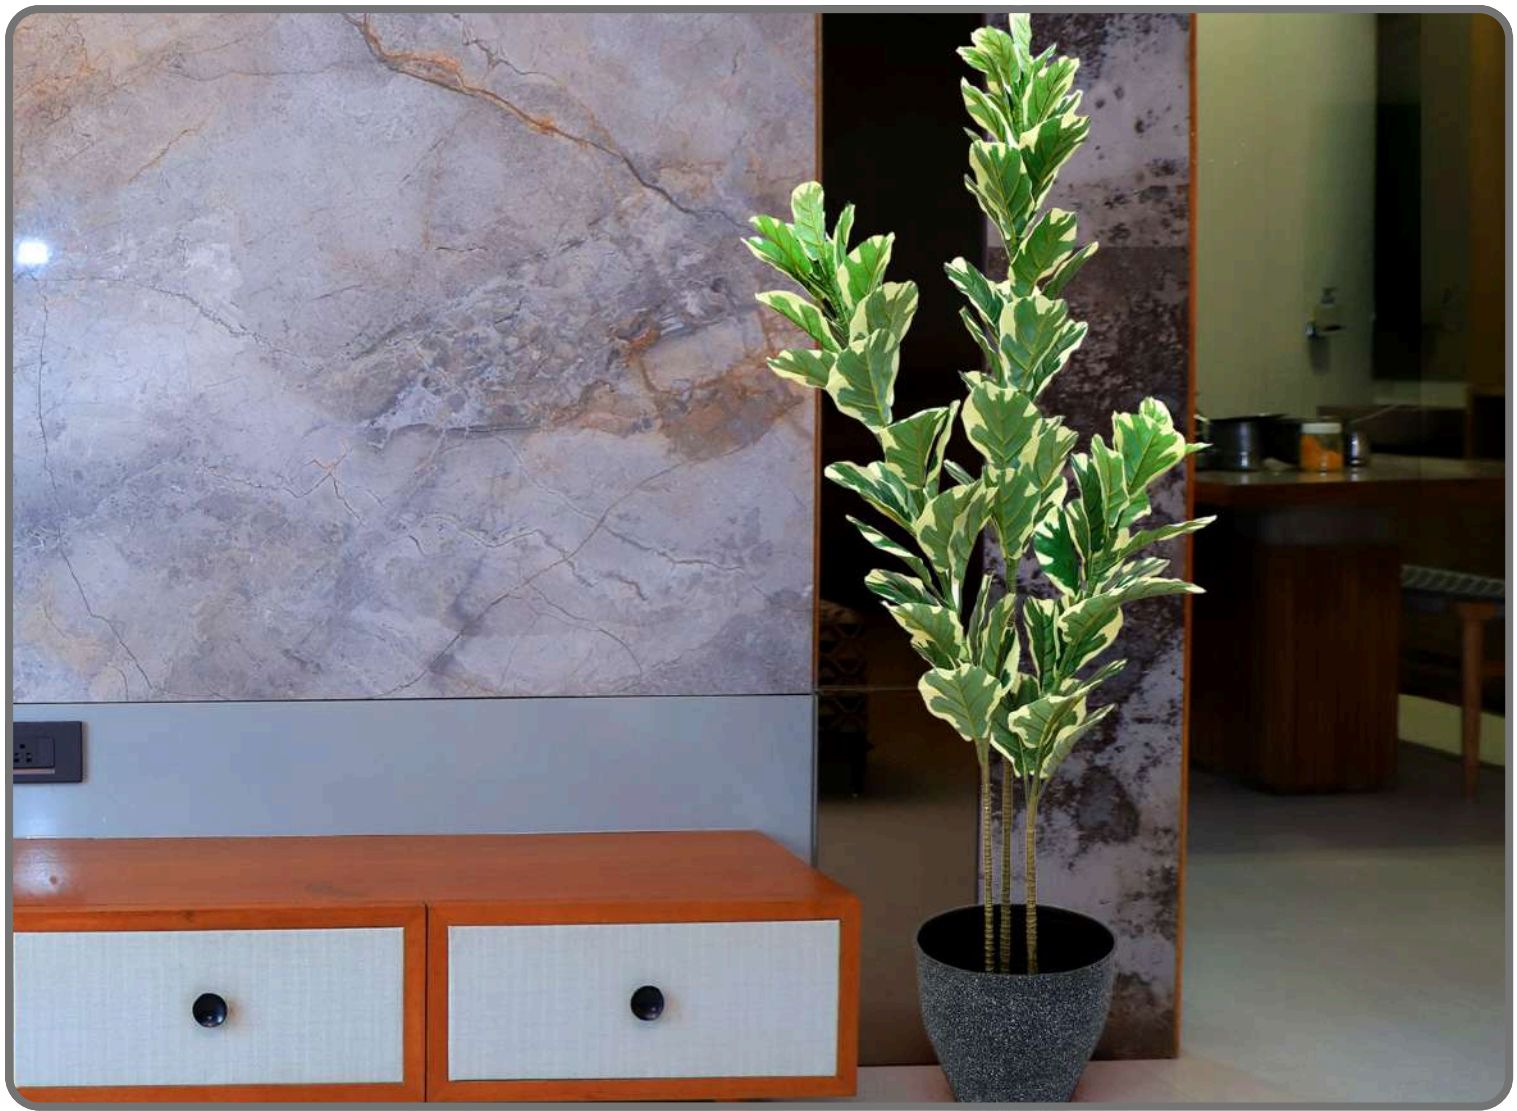

MODEL NO : SG-TBBQYR-180
NAME: WHITE FIDDLE LEAF FIG
REMARK : 7 BRANCH

CODE : 2AF3565
HEIGHT : 180 CM
MRP : 10773/-