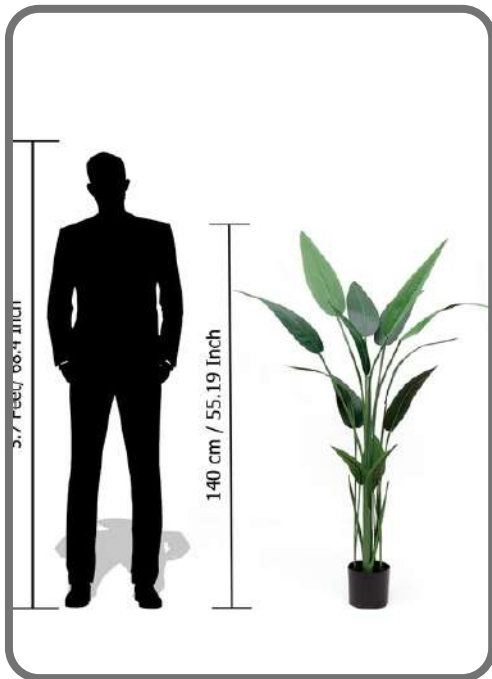

MODEL NO : SG-TTN-140
NAME: PARADISE PLAM
REMARK : 15-LEAF

CODE : 2AF1745
HEIGHT : 140 CM
MRP : 5265/-