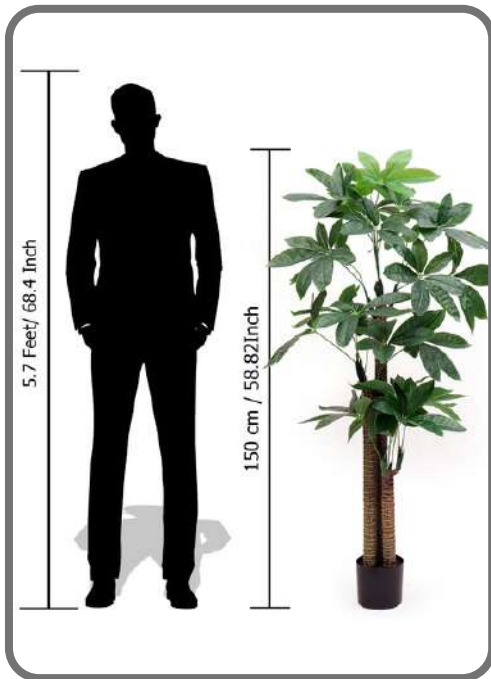

MODEL NO : SG-TFCS-150
NAME: PACHIRA MONEY TREE
REMARK : 9-BRANCH

CODE : 2AF2495
HEIGHT : 150 CM
MRP : 7533/-