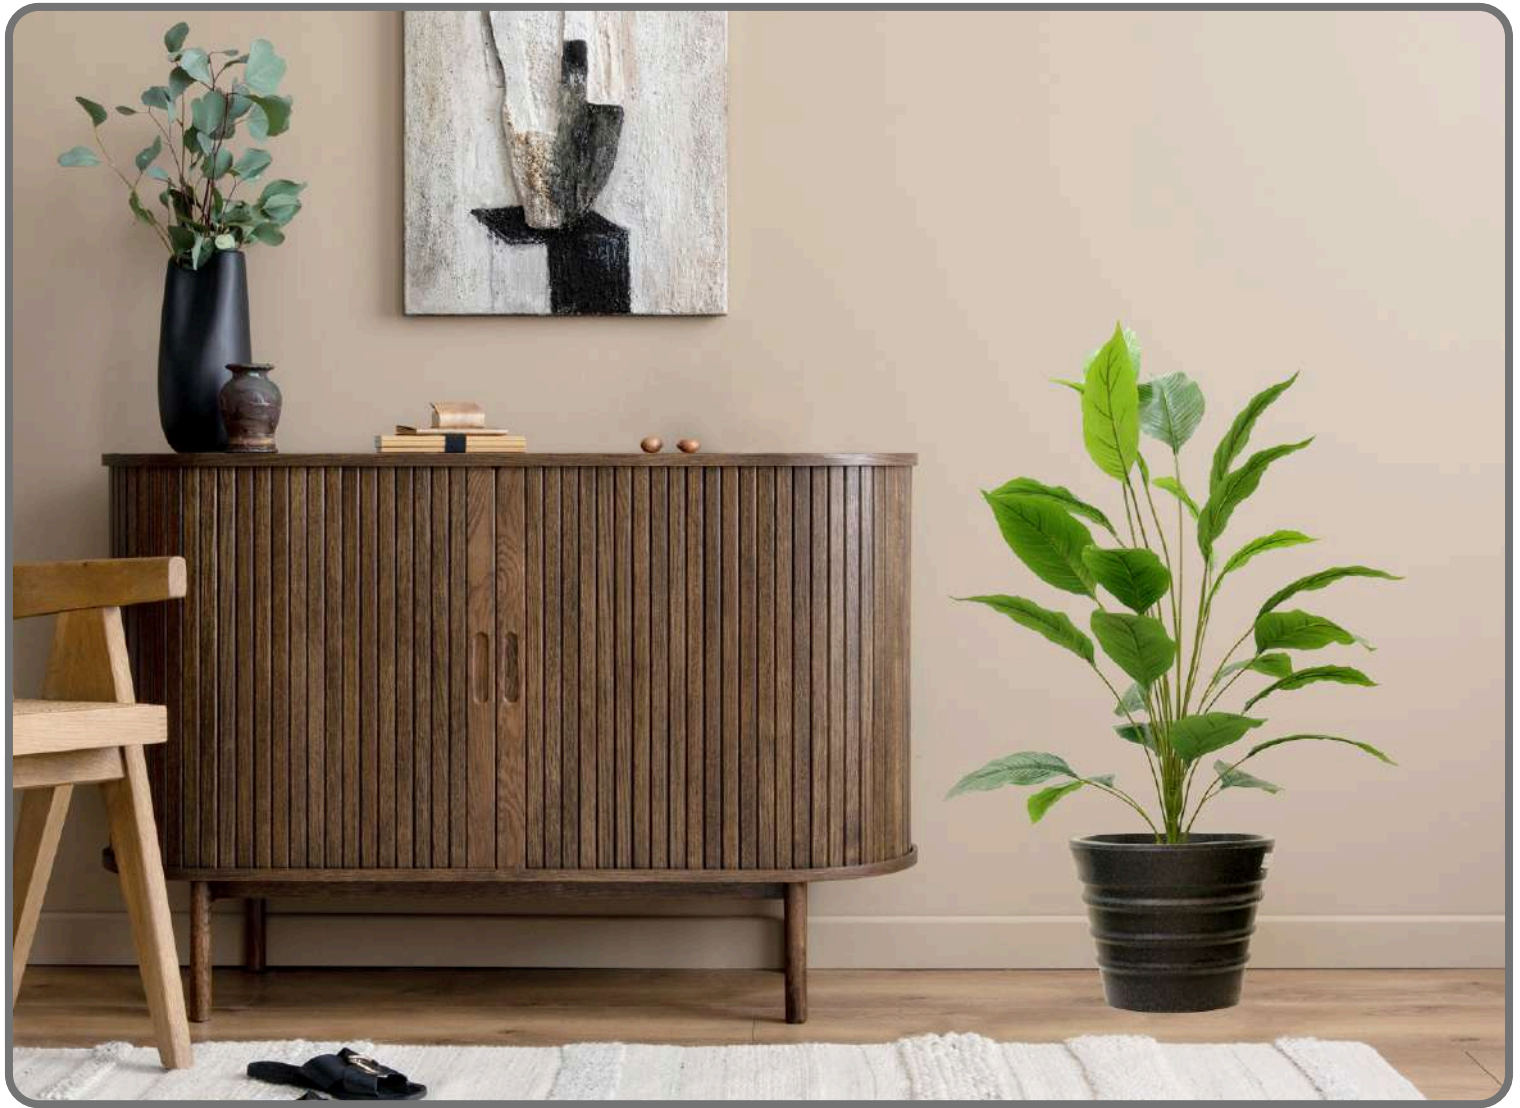

MODEL NO : SG-MP-410
NAME: ANUBIAS HETEROPHYLLA
REMARK : 24-LEAF, WITHOUT POT

CODE : 2AF670
HEIGHT : 120 CM
MRP : 3123/-