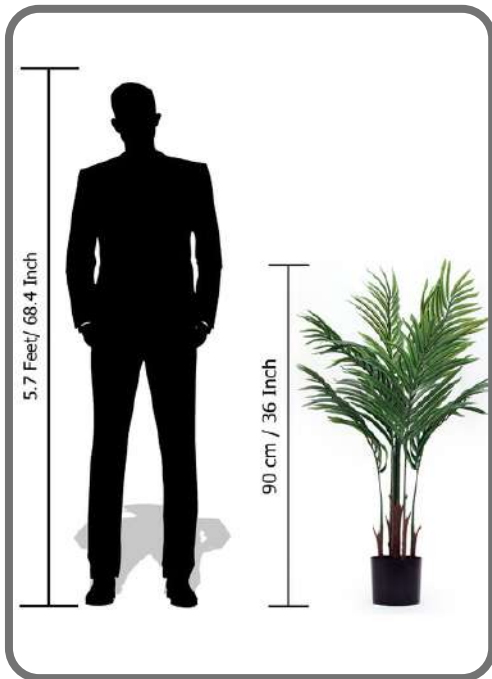

CODE : 2AF445
HEIGHT : 85 CM
MRP : 2680/-

MODEL NO : SG-MP-408
NAME: MONSTERA PLANT
REMARK : 24-LEAF, WITHOUT POT

CODE : 2AF335
HEIGHT : 85 CM
MRP : 2030/-

MODEL NO : SG-MP-410
NAME: ANUBIAS HETEROPHYLLA
REMARK : 24-LEAF, WITHOUT POT

CODE : 2AF670
HEIGHT : 120 CM
MRP : 3123/-

MODEL NO : SG-TSNKY-65
NAME: SHORT YELLOW SNAKE
REMARK : 20-SNAKE

CODE : 2AF1210
HEIGHT : 65 CM
MRP : 3644/-

MODEL NO : SG-TSNKY-80
NAME: LONG YELLOW SNAKE
REMARK : 24-LEAF

CODE : 2AF1740
HEIGHT : 80 CM
MRP : 5307/-

MODEL NO : SG-TQJY-85
NAME: ZZ PLANT
REMARK :

CODE : 2AF1825
HEIGHT : 85 CM
MRP : 5505/-

MODEL NO : SG-TSWK-90
NAME: ARECA PLAM
REMARK : 8 -LEAF

CODE : 2AF1210
HEIGHT : 90 CM
MRP : 3646/-

MODEL NO : SG-TGFK-90
NAME: ARECA PLAM
REMARK : 8 -LEAF

CODE : 2AF1530
HEIGHT : 90 CM
MRP : 4616/-

MODEL NO : SG-TGBY-90
NAME: MONSTERA PLANT
REMARK : 8 -LEAF

CODE : 2AF1340
HEIGHT : 90 CM
MRP : 4050/-

MODEL NO : SG-TXPS-90
NAME: RUBBER TREE
REMARK : 2-TRUNK