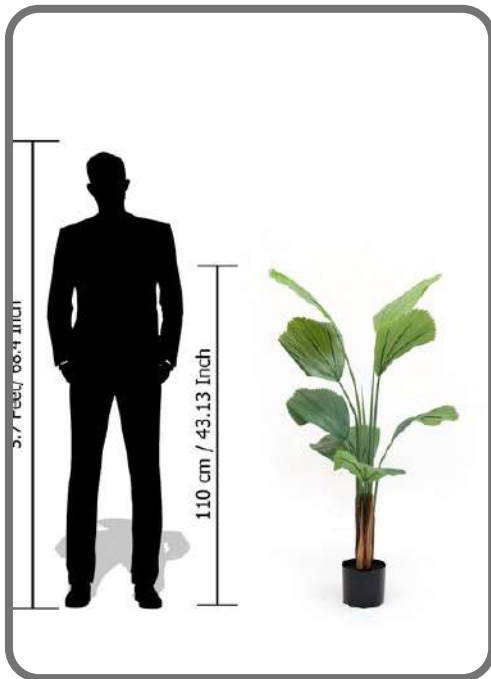

CODE : 2AF1475
HEIGHT : 90 CM
MRP : 4456/-

MODEL NO : SG-TSSPZ-932

NAME: GREEN GRASS WITH WEAT FLOWER

HEIGHT : 90 CM

CODE : 2AF835

MRP : 2511/-

MODEL NO : SG-TSSPZ-919

NAME: GREEN YELLOW GRASS WITH FLOWER

HEIGHT : 90 CM

CODE : 2AF885

MRP : 2673/-

MODEL NO : SG-TSSPZ-931

CODE : 2AF1210

NAME: GREEN YELLOW GRASS WITH BAJRI FLOWER

HEIGHT : 110 CM

MRP : 3645/-

MODEL NO : SG-JM-100
NAME: 3 HEAD YUCCA PLANT
REMARK : 3-TRUNK

CODE : 2AF1825
HEIGHT : 100 CM
MRP : 5508/-

MODEL NO : SG-TYYL-110
NAME: LICUALA ORBICULARIS
REMARK : 8-LEAF

CODE : 2AF940
HEIGHT : 110 CM
MRP : 4456/-