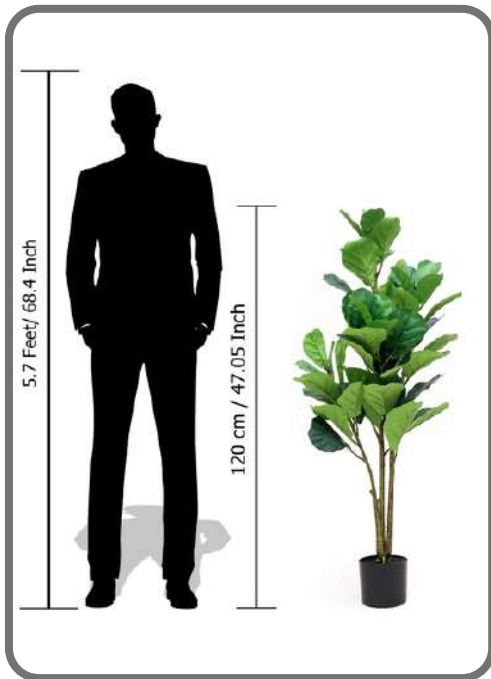

HEIGHT : 90 CM

CODE : 2AF885

MRP : 2673/-

MODEL NO : SG-TSSPZ-931

CODE : 2AF1210

NAME: GREEN YELLOW GRASS WITH BAJRI FLOWER

HEIGHT : 110 CM

MRP : 3645/-

MODEL NO : SG-JM-100
NAME: 3 HEAD YUCCA PLANT
REMARK : 3-TRUNK

CODE : 2AF1825
HEIGHT : 100 CM
MRP : 5508/-

MODEL NO : SG-TYYL-110
NAME: LICUALA ORBICULARIS
REMARK : 8-LEAF

CODE : 2AF940
HEIGHT : 110 CM
MRP : 4456/-

MODEL NO : SG-TSWK-120
NAME: ARECA PLAM
REMARK : 10-LEAF

CODE : 2AF1420
HEIGHT : 120 CM
MRP : 4293/-

MODEL NO : SG-TGFK-120
NAME: ARECA PLAM
REMARK : 10-LEAF

CODE : 2AF2285
HEIGHT : 120 CM
MRP : 6888/-

MODEL NO : SG-TQYR-120
NAME: FIDDLE LEAF FIG
REMARK : 4-BRANCH

CODE : 2AF1475
HEIGHT : 120 CM
MRP : 4456/-

MODEL NO : SG-TXPS-120
NAME: RUBBER TREE
REMARK : 3-BRANCH

CODE : 2AF1825
HEIGHT : 120 CM
MRP : 5508/-

MODEL NO : SG-TLRJ-120
NAME: BIRD OF PARADISE
REMARK : 8-LEAF