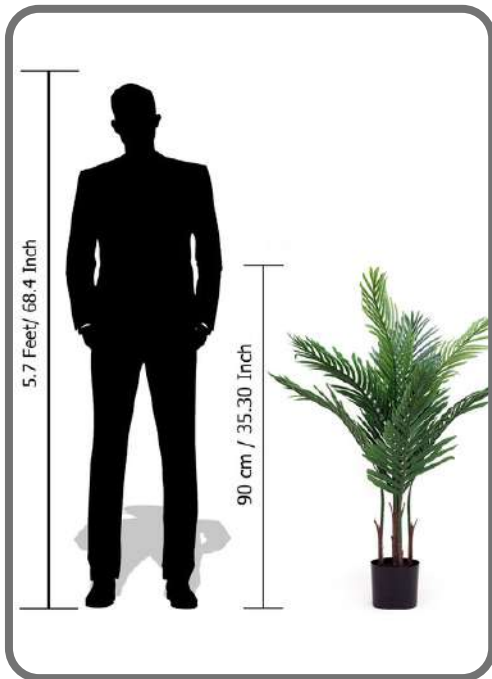

CODE : 2AF460
HEIGHT : 85 CM
MRP : 2761/-

MODEL NO : SG-MP-406
NAME: ALOCASIA PALNT
REMARK : 24-LEAF, WITHOUT POT

CODE : 2AF335
HEIGHT : 85 CM
MRP : 2030/-

MODEL NO : SG-MP-407
NAME: SMALL ALOCASIA PALNT
REMARK : 24-LEAF, WITHOUT POT

CODE : 2AF445
HEIGHT : 85 CM
MRP : 2680/-

MODEL NO : SG-MP-408
NAME: MONSTERA PLANT
REMARK : 24-LEAF, WITHOUT POT

CODE : 2AF335
HEIGHT : 85 CM
MRP : 2030/-

MODEL NO : SG-MP-410
NAME: ANUBIAS HETEROPHYLLA
REMARK : 24-LEAF, WITHOUT POT

CODE : 2AF670
HEIGHT : 120 CM
MRP : 3123/-

MODEL NO : SG-TSNKY-65
NAME: SHORT YELLOW SNAKE
REMARK : 20-SNAKE

CODE : 2AF1210
HEIGHT : 65 CM
MRP : 3644/-

MODEL NO : SG-TSNKY-80
NAME: LONG YELLOW SNAKE
REMARK : 24-LEAF

CODE : 2AF1740
HEIGHT : 80 CM
MRP : 5307/-

MODEL NO : SG-TQJY-85
NAME: ZZ PLANT
REMARK :

CODE : 2AF1825
HEIGHT : 85 CM
MRP : 5505/-

MODEL NO : SG-TSWK-90
NAME: ARECA PLAM
REMARK : 8 -LEAF

CODE : 2AF1210
HEIGHT : 90 CM
MRP : 3646/-