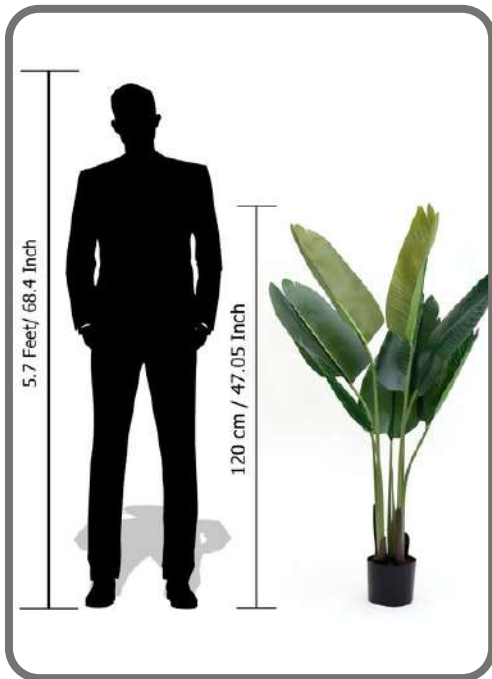

MODEL NO : SG-JM-100
NAME: 3 HEAD YUCCA PLANT
REMARK : 3-TRUNK

CODE : 2AF1825
HEIGHT : 100 CM
MRP : 5508/-

MODEL NO : SG-TYYL-110
NAME: LICUALA ORBICULARIS
REMARK : 8-LEAF

CODE : 2AF940
HEIGHT : 110 CM
MRP : 4456/-

MODEL NO : SG-TSWK-120
NAME: ARECA PLAM
REMARK : 10-LEAF

CODE : 2AF1420
HEIGHT : 120 CM
MRP : 4293/-

MODEL NO : SG-TGFK-120
NAME: ARECA PLAM
REMARK : 10-LEAF

CODE : 2AF2285
HEIGHT : 120 CM
MRP : 6888/-

MODEL NO : SG-TQYR-120
NAME: FIDDLE LEAF FIG
REMARK : 4-BRANCH

CODE : 2AF1475
HEIGHT : 120 CM
MRP : 4456/-

MODEL NO : SG-TXPS-120
NAME: RUBBER TREE
REMARK : 3-BRANCH

CODE : 2AF1825
HEIGHT : 120 CM
MRP : 5508/-

MODEL NO : SG-TLRJ-120
NAME: BIRD OF PARADISE
REMARK : 8-LEAF