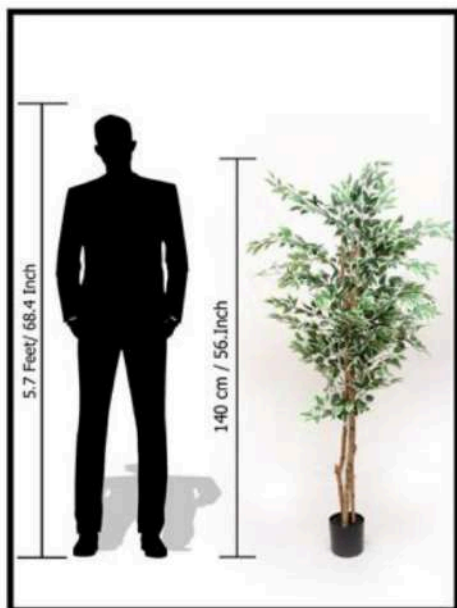

MODEL NO : SG-TBBR-140
NAME: WHITE FICUS PLANT
REMARK : 3-TRUNK

CODE : 2AF2495
HEIGHT : 140 CM
MRP : 7533/-