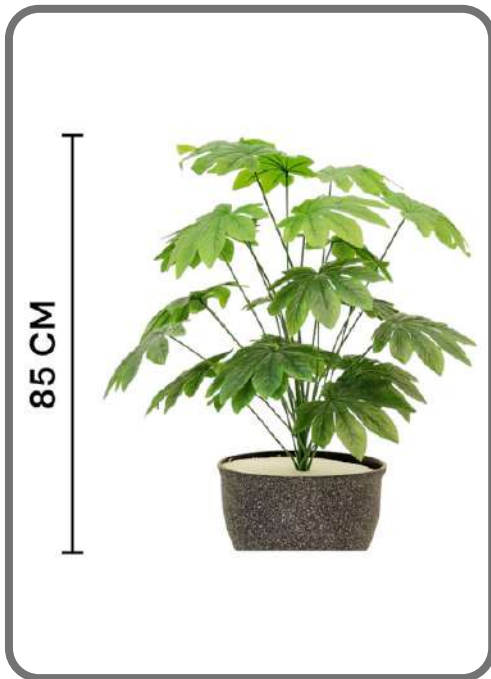

MODEL NO : SG-MP-306
NAME : ALOCASIA PLANT
REMARK : 18-LEAF, WITHOUT POT

CODE : 2AF230
HEIGHT : 70 CM
MRP : 1062/-

MODEL NO : SG-MP-307
NAME : SMALL ALOCASIA PLANT
REMARK : 18-LEAF, WITHOUT POT

CODE : 2AF290
HEIGHT : 70 CM
MRP : 1349/-

MODEL NO : SG-MP-308
NAME : BLOOMING FLORET FAN PLAM
REMARK : 18-LEAF, WITHOUT POT

CODE : 2AF230
HEIGHT : 70 CM
MRP : 1062/-

MODEL NO : SG-MP-309
NAME : PEACE LILY PLANT
REMARK : 18-LEAF, WITHOUT POT

CODE : 2AF205
HEIGHT : 70 CM
MRP : 937/-

MODEL NO : SG-MP-310

NAME: ANUBIAS HETEROPHYLLA PLANT

REMARK : 18-LEAF, WITHOUT POT

CODE : 2AF325

HEIGHT : 70 CM

MRP : 1499/-

MODEL NO : SG-MP-401
NAME: BAARIG NATURAL ARECA PALM
REMARK : 24-LEAF, WITHOUT POT

CODE : 2AF365
HEIGHT : 85 CM
MRP : 2193/-

MODEL NO : SG-MP-402
NAME: PHILODENDRON PLANT
REMARK : 24-LEAF, WITHOUT POT

CODE : 2AF375
HEIGHT : 85 CM
MRP : 2274/-

MODEL NO : SG-MP-403
NAME: GINNI BLOOM PLANT
REMARK : 24-LEAF, WITHOUT POT