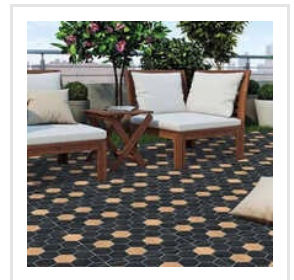

400x400 Mm Punch 7806 Digital Parking