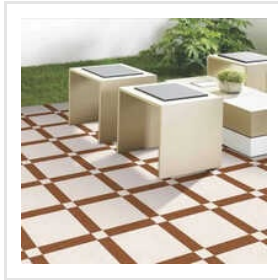

400x400 Mm Plain 5063 Digital Parking