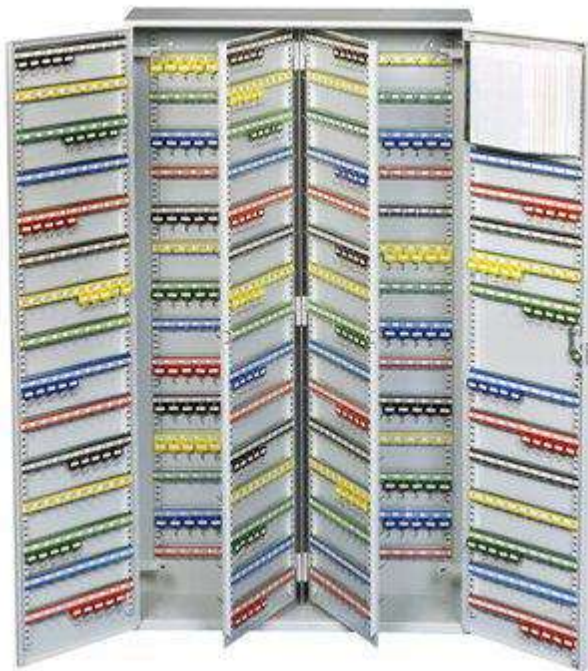

OPCIEAS™

SAFE FOR KEYS

PASSAU (06001 - 06011) SAFE FOR KEYS

Standard option: Single sided body with recessed body • Two or four inner panels • Hook strips can be adjusted by height, color and numbers. As a standard, the door is locked with cylindrical key lock (including 2 keys). In rear side 4 bolt down holes • Color: RAL 7035 light grey

• CODE	External dimensions in mm			Internal dimensions in mm		Weight kg	
	Height	Width	Depth	Height	Width	Depth	
6001	550	730	80	548	728	79	14.5
6002	550	730	80	548	728	79	15.0
6003	550	730	140	548	728	139	19.0
6004	550	730	140	548	728	139	19.5
6005	550	730	205	548	728	204	25.5
6006	550	730	205	548	728	204	26.0
6007	1300	730	250	1298	728	249	59.0
6008	1300	730	250	1298	728	249	59.5
6009	1300	730	250	1298	728	249	60.0
6010	1300	730	250	1298	728	249	60.5
6011	1300	730	250	1298	728	249	61.5