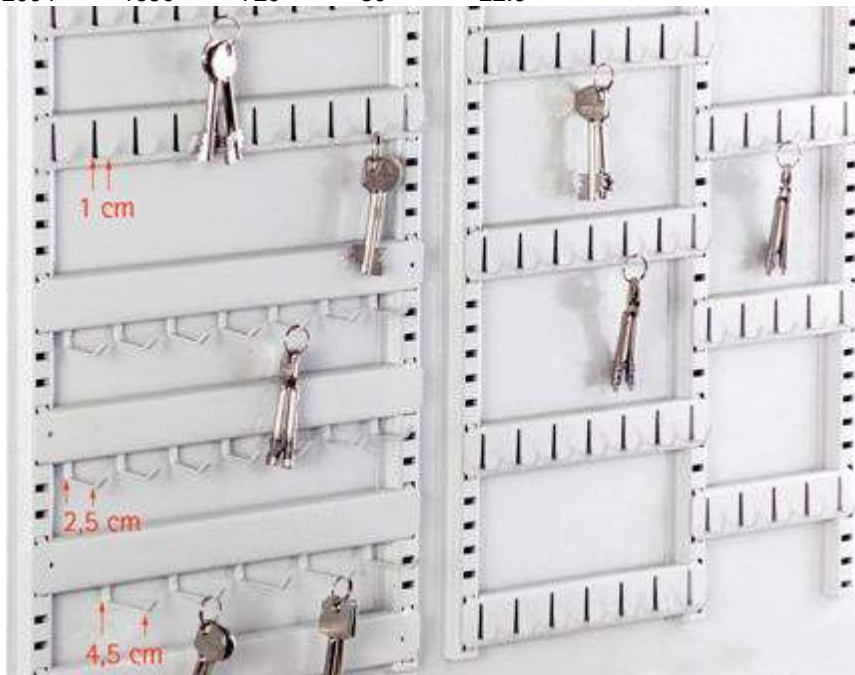

OPCIEAS™

SAFE FOR KEYS

BAMBERG (2000-2004) Key wall panel

Key panel is screwed to the wall or furniture. It is easy to trace the concerned keys,
Standard option: Bolt down holes: 4pcs. in rear side(Ø 6 mm). Color: RAL 7035 light grey.

CODE	External dimensions in mm		Weight kg	
	Height	Width	Depth	
2000	550	360	30	3.5
2001	1000	360	30	6.5
2002	1650	360	30	11.0
2003	1000	720	30	13.0
2004	1650	720	30	22.0